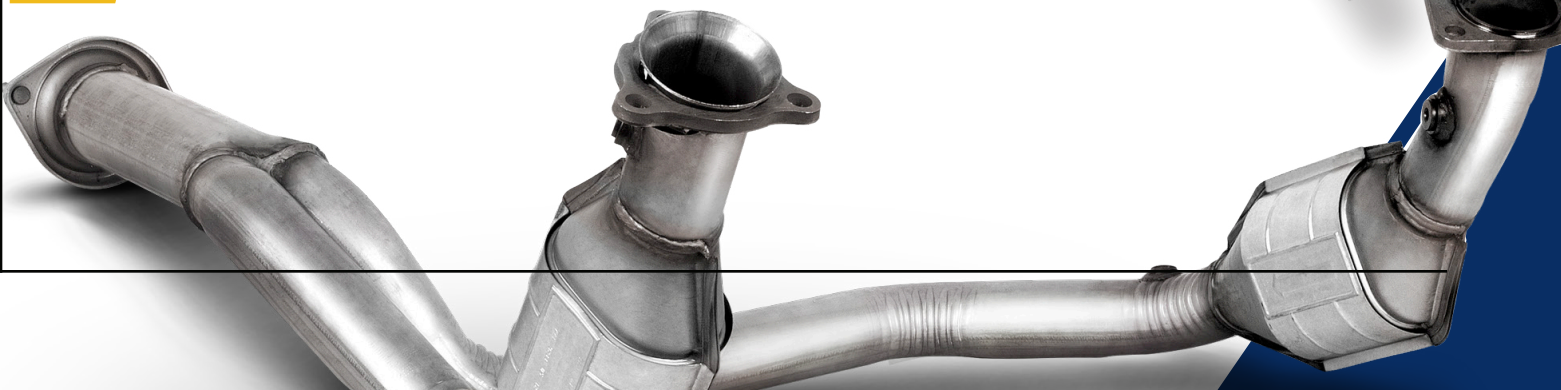

CATCO
CATALYTIC CONVERTERS®
EASTERN
CATALYTIC

NEW YORK ***CARB Compliant*** ***Catalytic Converters***

Select The Right Replacement!

1

COVERAGE

- Most popular late model Import & Domestic Applications
- Passenger Car, Light Truck & SUV
- Easy reference catalog Application Guide
- Industry leading Coverage up to and including LEV II, ULEV
- Integrated Manifold Converters
- Close-Coupled Converters
- Standard Underbody Converters
- Universal Converters

2

BROAD ASSORTMENT OF STYLES

CARB Compliant Replacement Parts

3 MANIFOLD DESIGNS THAT REPLICATE OE STYLE

- Cast Iron Manifolds
- Smooth Bend Tubular Manifolds
- Stamped and Formed Manifolds

4 INSTALLATION ACCESSORIES INCLUDED