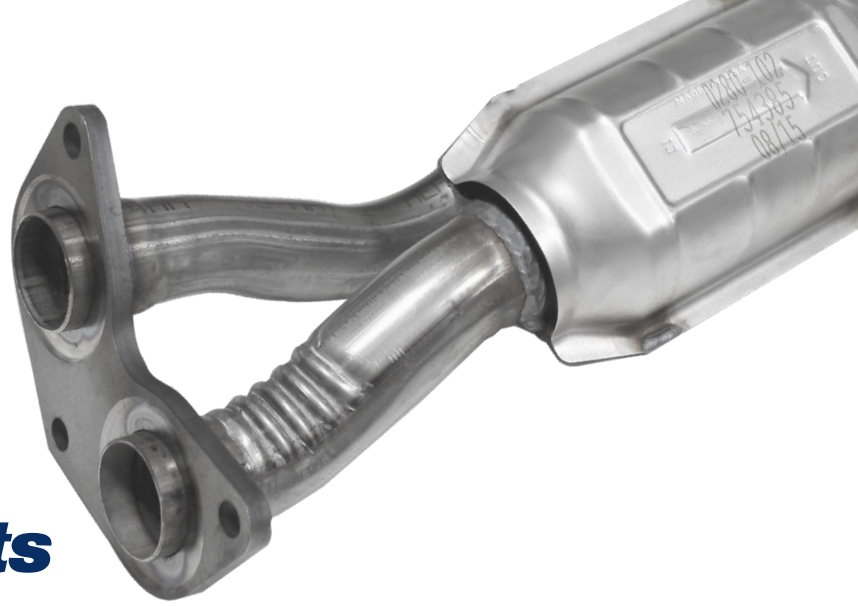

CATCO
CATALYTIC CONVERTERS®
EASTERN
CATALYTIC

NEW YORK ***CARB Compliant*** ***Catalytic Converters***

Select The Right Replacement!

1

COVERAGE

- Most popular late model Import & Domestic Applications
- Passenger Car, Light Truck & SUV
- Easy reference catalog Application Guide
- Industry leading Coverage up to and including LEV II, ULEV
- Integrated Manifold Converters
- Close-Coupled Converters
- Standard Underbody Converters
- Universal Converters

2

BROAD ASSORTMENT OF STYLES

CARB Compliant Replacement Parts

3 MANIFOLD DESIGNS THAT REPLICATE OE STYLE

- Cast Iron Manifolds
- Smooth Bend Tubular Manifolds
- Stamped and Formed Manifolds

4 INSTALLATION ACCESSORIES INCLUDED