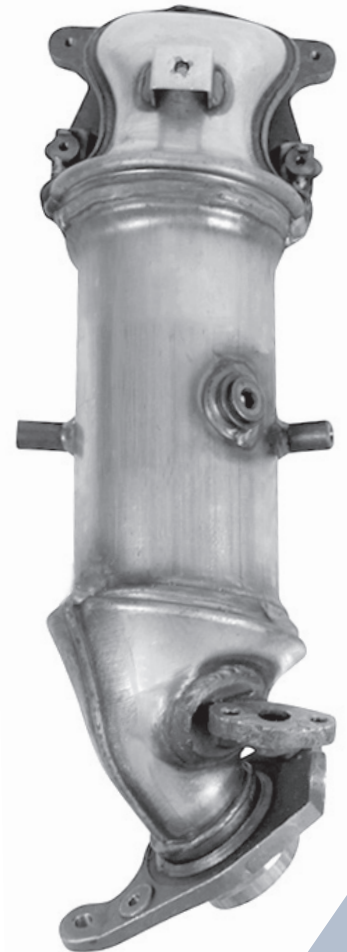

CATCO
CATALYTIC CONVERTERS®
EASTERN
CATALYTIC

NEW YORK ***CARB Compliant*** ***Catalytic Converters***

Select The Right Replacement!

1

COVERAGE

- Most popular late model Import & Domestic Applications
- Passenger Car, Light Truck & SUV
- Easy reference catalog Application Guide
- Industry leading Coverage up to and including LEV II, ULEV
- Integrated Manifold Converters
- Close-Coupled Converters
- Standard Underbody Converters
- Universal Converters

2

BROAD ASSORTMENT OF STYLES

CARB Compliant Replacement Parts

3 MANIFOLD DESIGNS THAT REPLICATE OE STYLE

- Cast Iron Manifolds
- Smooth Bend Tubular Manifolds
- Stamped and Formed Manifolds

4 INSTALLATION ACCESSORIES INCLUDED