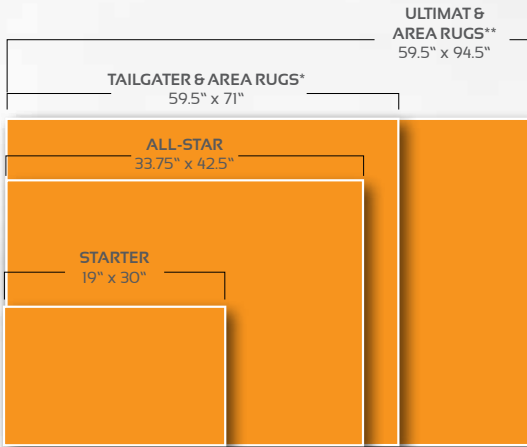

Starter, Allstar, Tailgater, Ultimat

- 9 oz 100% Nylon face carpet
- Non-skid recycled backing
- Machine washable