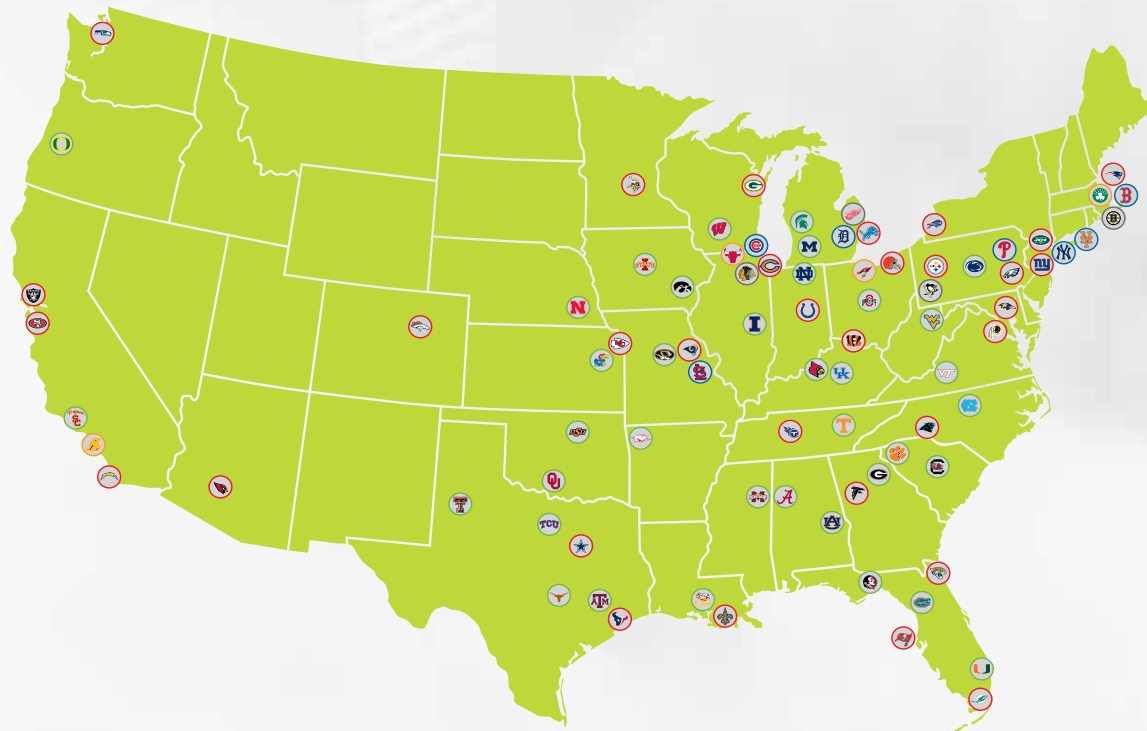

How it works

- ▶ Orders containing Quick Ship items only will ship within 48 hours
- ▶ Order up to 10 pieces per item number

Quick Ship Products

- ▶ Starter Mats
- ▶ Ball/Puck Mats
- ▶ Carpet Car Mats
- ▶ Vinyl Car Mats
- ▶ Heavy Duty Utility Mats
- ▶ Cargo Mats
- ▶ Door Mats
- ▶ Deluxe Car Mats
- ▶ Drink Mats
- ▶ Golf Hitting Mats
- ▶ Mirror Covers
- ▶ Steering Wheel Covers
- ▶ Hitch Covers
- ▶ Emblems
- ▶ License Plates & Frames
- ▶ Seat & Head Rest Covers
- ▶ Motorcycle Mats
- ▶ Embroidered Car Mats
- ▶ Gel Wrist Rests
- ▶ Car Caddy