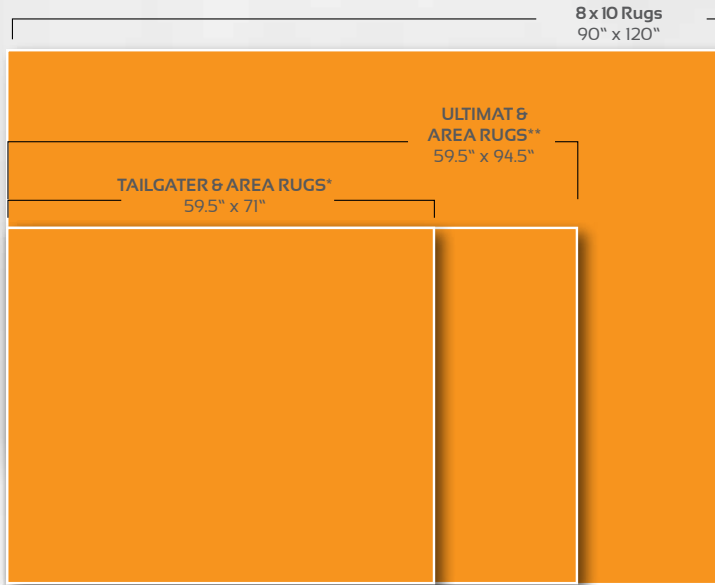

Raised ridges

Drainage Channels

Scraper Mat

Greet your guests with one of our newest products, Scraper Mats! adorned with your favorite team's logo.

- ▶ Rubber construction ensures durability
- ▶ 19" x 30"
- ▶ Nibbed texture scrapes dirt, debris & moisture from shoes
- ▶ Non-skid smooth backing is easily cleaned with a hose

PUCK
27" Diameter

SOCCER
27" Diameter

FOOTBALL
20.5" x 32.5"

BASEBALL
27" Diameter

BASKETBALL
27" Diameter

Artwork subject to change without notice. Sizes subject to manufacturing tolerances.

*4' x 6' Area Rug (actual size - 44" x 71") **5' x 8' Area Rug (actual size - 59.5" x 88")
 Sizes subject to manufacturing variations. SLS reserves the right to change product dimensions without notice.