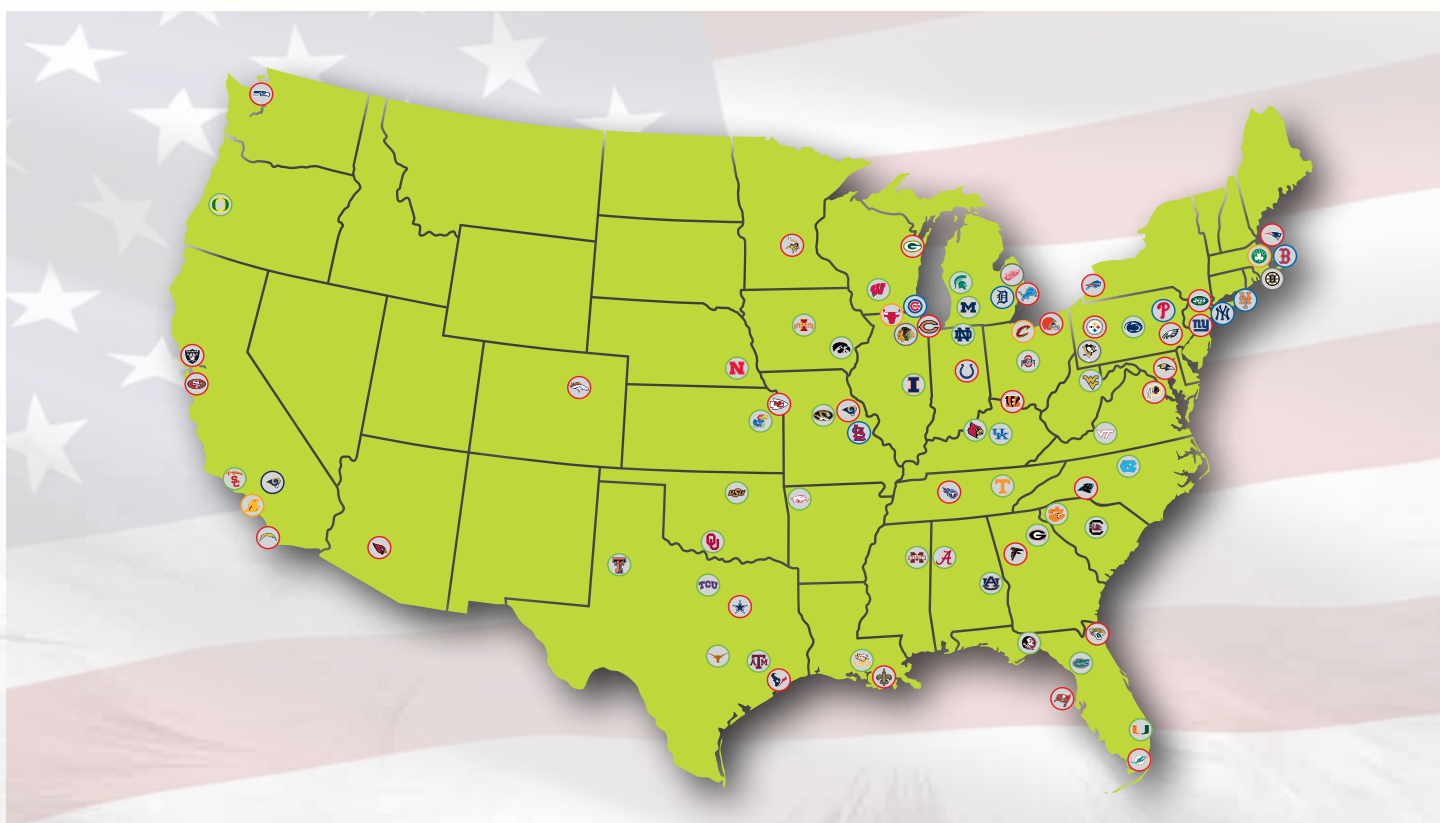

Quick Ship Teams

College

Auburn University
Clemson University
Florida State University
Iowa State University
Louisiana State University
Michigan State University
Mississippi State University
Notre Dame
Ohio State University
Oklahoma State University
Penn State
Texas A&M University
Texas Tech University
Texas Christian University
Univ. of North Carolina - Chapel Hill
University of Alabama
University of Arkansas
University of Florida
University of Georgia
University of Illinois
University of Iowa
University of Kansas
University of Kentucky
University of Louisville
University of Miami
University of Michigan
University of Missouri
University of Nebraska
University of Oklahoma
University of Oregon
University of South Carolina
University of Southern California
University of Tennessee
University of Texas
University of Wisconsin
Virginia Tech
West Virginia University

NFL

Arizona Cardinals
Atlanta Falcons
Baltimore Ravens
Buffalo Bills
Carolina Panthers
Chicago Bears
Cincinnati Bengals
Cleveland Browns
Dallas Cowboys
Denver Broncos
Detroit Lions
Green Bay Packers
Houston Texans
Indianapolis Colts
Jacksonville Jaguars
Kansas City Chiefs
Los Angeles Rams
Miami Dolphins
Minnesota Vikings
New England Patriots
New Orleans Saints
New York Giants
New York Jets
Oakland Raiders
Philadelphia Eagles
Pittsburgh Steelers
San Diego Chargers
San Francisco 49ers
Seattle Seahawks
Tampa Bay Buccaneers
Tennessee Titans
Washington Redskins

MLB

Boston Red Sox
Chicago Cubs
Detroit Tigers
New York Mets
New York Yankees
St Louis Cardinals
Philadelphia Phillies

NHL

Detroit Red Wings
Pittsburgh Penguins
Boston Bruins
Chicago Blackhawks

NBA

Cleveland Cavaliers
Boston Celtics
Chicago Bulls
Los Angeles Lakers