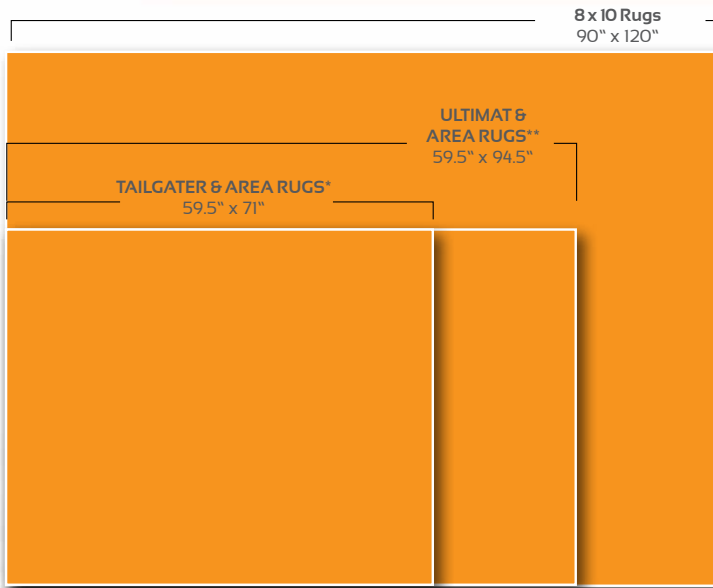

Kids Play Mat

NEW!

SLS is proud to introduce our newest mat, the Kids Play Mat! This new mat features a chromojet printed city scape with vibrant, attention-grabbing colors which are sure to be loved by kids of all ages. The mat can be easily rolled and stored out of the way, which makes it perfect for dens, bedrooms, and play rooms!

- ▶ Tufted Loop 100% nylon pile
- ▶ Chromojet printed for vibrant colors
- ▶ Machine washable
- ▶ Non Skid latex backing
- ▶ Serged edges

Non-Skid Backing

Serged Edges

Vibrant Colors

PUCK
27" Diameter

SOCCER
27" Diameter

FOOTBALL
20.5" x 32.5"

BASEBALL
27" Diameter

BASKETBALL
27" Diameter

Artwork subject to change without notice. Sizes subject to manufacturing tolerances.

*4' x 6' Area Rug (actual size - 44" x 71") **5' x 8' Area Rug (actual size - 59.5" x 88")