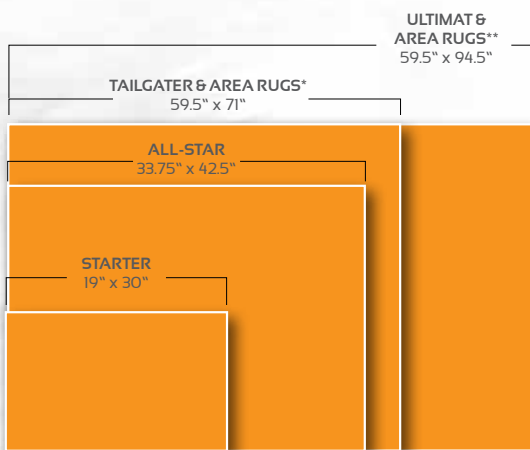

- 9 oz 100% Nylon face carpet
- Non-skid durable backing
- Machine washable