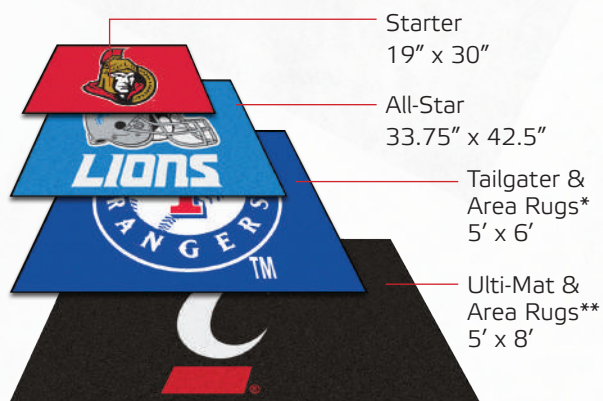

Starter, All-Star, Tailgater, Ulti-Mat

- 9 oz 100% Nylon face carpet
- Non-skid durable backing
- Machine washable

Show off your favorite team with any of our nylon face carpet mats. With four different sizes to choose from, we have a mat for every size room.