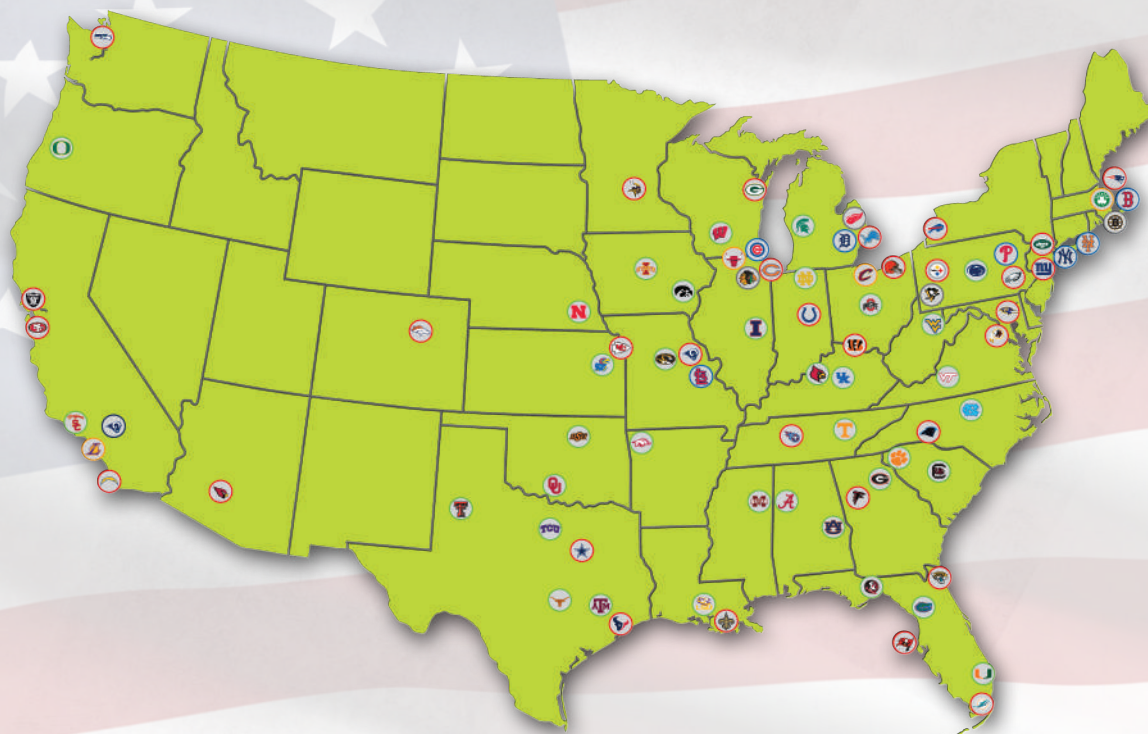

Quick Ship Teams

College

Auburn University
Clemson University
Florida State University
Iowa State University
Louisiana State University
Michigan State University
Mississippi State University
Notre Dame
Ohio State University
Oklahoma State University
Penn State
Texas A&M University
Texas Tech University
Texas Christian University
Univ. of North Carolina - Chapel Hill
University of Alabama
University of Arkansas
University of Florida
University of Georgia
University of Illinois
University of Iowa
University of Kansas
University of Kentucky
University of Louisville
University of Miami
University of Michigan
University of Missouri
University of Nebraska
University of Oklahoma
University of Oregon
University of South Carolina
University of Southern California
University of Tennessee
University of Texas
University of Wisconsin
Virginia Tech
West Virginia University

NFL

Arizona Cardinals
Atlanta Falcons
Baltimore Ravens
Buffalo Bills
Carolina Panthers
Chicago Bears
Cincinnati Bengals
Cleveland Browns
Dallas Cowboys
Denver Broncos
Detroit Lions
Green Bay Packers
Houston Texans
Indianapolis Colts
Jacksonville Jaguars
Kansas City Chiefs
Los Angeles Chargers
Los Angeles Rams
Miami Dolphins
Minnesota Vikings
New England Patriots
New Orleans Saints
New York Giants
New York Jets
Oakland Raiders
Philadelphia Eagles
Pittsburgh Steelers
San Diego Chargers
Seattle Seahawks
Tampa Bay Buccaneers
Tennessee Titans
Washington Redskins

MLB

Boston Red Sox
Chicago Cubs
Detroit Tigers
New York Mets
New York Yankees
St Louis Cardinals
Philadelphia Phillies

NHL

Detroit Red Wings
Pittsburgh Penguins
Boston Bruins
Chicago Blackhawks

NBA

Cleveland Cavaliers
Boston Celtics
Chicago Bulls
Los Angeles Lakers