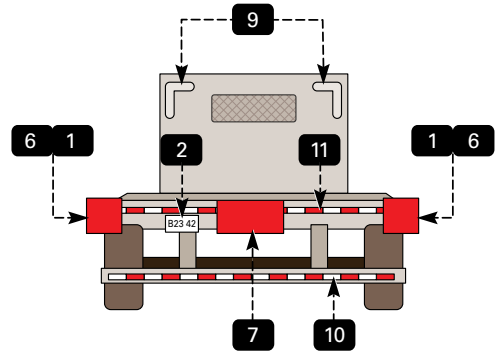

BASIC EQUIPMENT REQUIRED ON ALL TRUCKS, BUSES AND MPVS