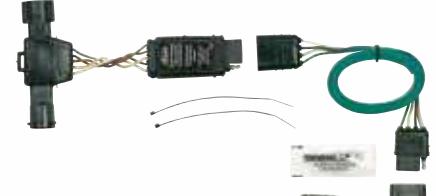

40215

FORD / MAZDA (amber turn signals)

Ranger
B- Series

1993-99
1994-09

Includes taillight converter