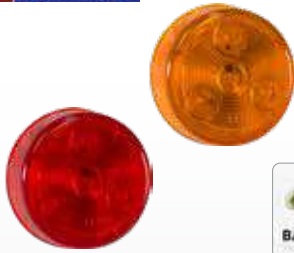

BACK VIEW

2" Round LED

533BA - Amber (Bulk, 20 pk)

533BR - Red (Bulk, 20 pk)

- Housing and lens sonic welded to create a sealed light
- Electronics sealed in epoxy to resist corrosion and moisture
- Accepts industry standard 2-prong plug
- Current draw: 0.05 Amps
- Diodes : 4

LED SUBMERSIBLE