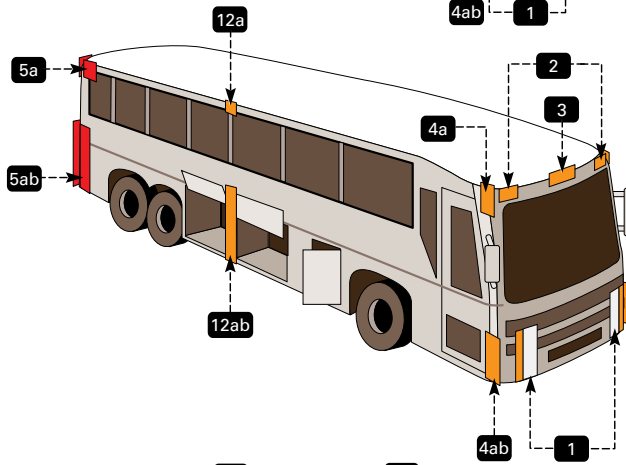

Additional Equipment for Trailers Exceeding the Following Parameters

Length 9.1 m (30') or Longer

Description				Mandatory Requirements			
Area	Equipment	(SAE Lens Coding)	Functional Purpose	Quantity	Color	Location	Height mm (in.) from the ground
12a	Intermediate Side Marker Lamps	(P2 or PC)	Indicate presence of a long vehicle	Minimum 2	Yellow	Each side near center	380 (15) minimum
12b	Intermediate Side Reflex Reflectors	(A)	Indicate presence of a long vehicle	Minimum 2	Yellow	Each side near center - facing sideward	380-1530 (15-60)

TRUCK TRACTORS

Description			Mandatory Requirements				Options
Area	Conspicuity Treatment	DOT Code	Quantity	Color	Location	Height mm (in.) from the ground	
13	Rear Upper Body Marking	DOT-C, DOT-C2, DOT-C3, or DOT-C4	Exactly 2 pairs of 50 mm long strips	White	Rear upper corners of cab - facing rearward	As high as practicable excluding fairings	
14	rear marking	DOT-C, DOT-C2, DOT-C3, or DOT-C4	Exactly 2 sections of min. 600 mm each	Red/White	Rear - facing rearward - on fenders, on mud flaps brackets, or within 50 mm below of the top of mud flaps	As horizontal as practicable and not higher than 1525 mm from the ground	If mud flaps not used - on the cab or frame mounted brackets

IMPORTANT NOTE:

Every lamp, reflex reflector, and conspicuity treatment (device) must be permanently attached in the location specified below and must comply with all applicable requirements prescribed for it by FMVSS/CMVSS 108. The face of any device on the front/rear and sides should be, respectively perpendicular and parallel to vehicle centerline, unless it is photometrically certified at installation angle. No part of the vehicle shall prevent any device from meeting its prescribed requirements unless an auxiliary device meeting all prescribed requirements is installed.

In Canada: Manufacturers and importers of vehicles must have the proper certification test records demonstrating compliance of lighting components with all prescribed requirements.