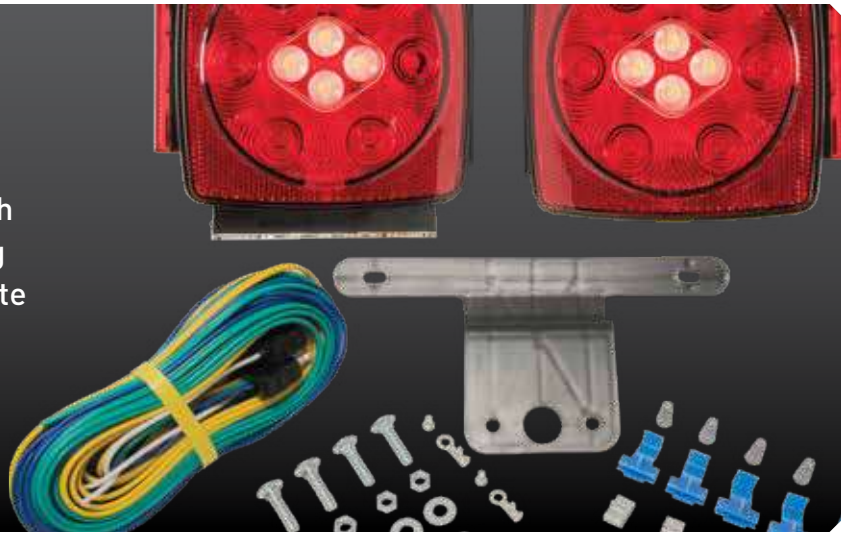

KITS

Lighting systems equipped with wiring, brackets and mounting hardware necessary for complete installation on your trailer