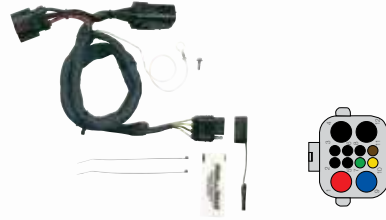

40145

FORD

F-150 (mfg. 11/96 - 03)
F-150 (regular cab only)
F-250 Light Duty (mfg. 11/96 - 2001)

1997-03
2004
1997-01