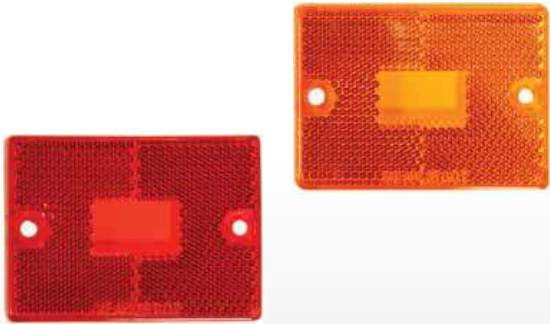

Lens for 423A / 423R
B9423A - Amber
B9423R - Red (Polybag)
859423R - Red (Clamshell)