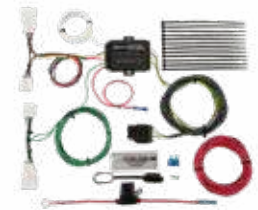

41920

LEXUS MULTI-TOW®

GX460	2010-18
-------	---------

41925

LEXUS

LS 600H	2008-13
---------	---------

Includes short-proof power converter

41930