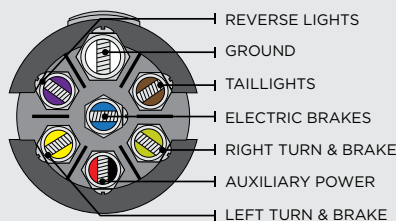

VEHICLE AND TRAILER WIRING CODES

IMPORTANT - Identify the wires on your vehicle and trailer by function only. Color coding is not standard among all manufacturers. Illustrations represent the rear views of the connectors.

VEHICLE SIDE

7 ROUND

4 ROUND

TRAILER SIDE

4 FLAT Y-HARNESS WIRING DIAGRAM

Time to wire up or rewire your trailer? A Y-Harness provides all the wire needed to get to every light on your trailer.