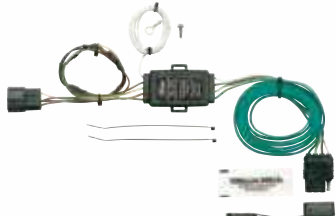

43985

KIA

Sorento

2003-06

Includes taillight converter