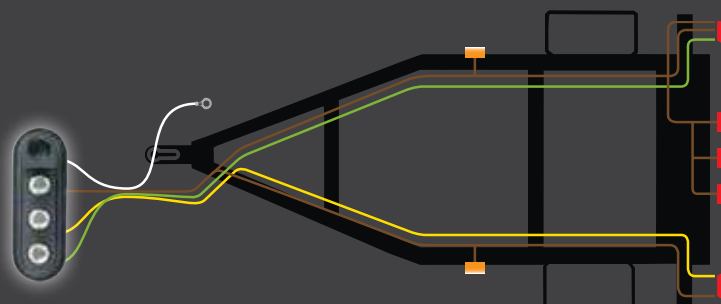

4 FLAT Y-HARNESS WIRING DIAGRAM

Time to wire up or rewire your trailer? A Y-Harness provides all the wire needed to get to every light on your trailer.

BRAKE CONTROL INFORMATION

CROSS-REFERENCE BRAKE CONTROL WIRING GUIDE