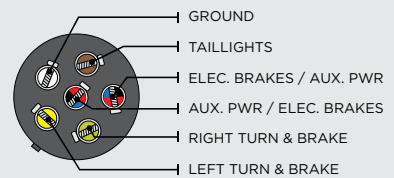

VEHICLE AND TRAILER WIRING CODES

IMPORTANT - Identify the wires on your vehicle and trailer by function only. Color coding is not standard among all manufacturers. Illustrations represent the rear views of the connectors.

VEHICLE SIDE

6 ROUND

4 ROUND

TRAILER SIDE

4 FLAT Y-HARNESS WIRING DIAGRAM

Time to wire up or rewire your trailer? A Y-Harness provides all the wire needed to get to every light on your trailer.