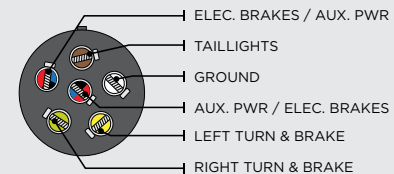

VEHICLE AND TRAILER WIRING CODES

IMPORTANT - Identify the wires on your vehicle and trailer by function only. Color coding is not standard among all manufacturers. Illustrations represent the rear views of the connectors.

VEHICLE SIDE

4 ROUND

TRAILER SIDE

6 ROUND

4 FLAT Y-HARNESS WIRING DIAGRAM

Time to wire up or rewire your trailer? A Y-Harness provides all the wire needed to get to every light on your trailer.