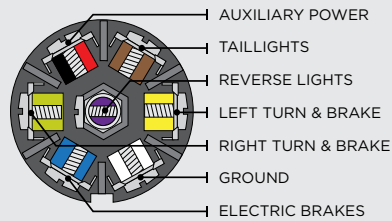

VEHICLE AND TRAILER WIRING CODES

IMPORTANT - Identify the wires on your vehicle and trailer by function only. Color coding is not standard among all manufacturers. Illustrations represent the rear views of the connectors.

VEHICLE SIDE

7 BLADE (SAE STANDARD)