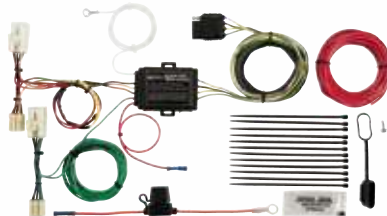

43994

HYUNDAI

Genesis Coupe (2 door)

2010-16

Includes short-proof power converter