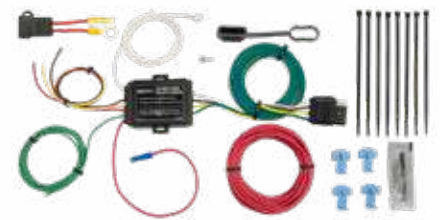

Short-Proof Taillight Converter 46255

- Self-resetting short-proof protection
- 5 amp capacity per output

NON-POWERED

In most cases, older vehicles do not need a powered converter.

NOTE: Check the owner's manual to determine if your vehicle has sophisticated electronics in need of power converter protection.