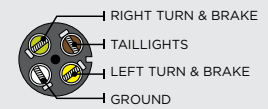

VEHICLE AND TRAILER WIRING CODES

IMPORTANT - Identify the wires on your vehicle and trailer by function only. Color coding is not standard among all manufacturers. Illustrations represent the rear views of the connectors.

VEHICLE SIDE

4 ROUND

TRAILER SIDE

4 FLAT Y-HARNESS WIRING DIAGRAM

Time to wire up or rewire your trailer? A Y-Harness provides all the wire needed to get to every light on your trailer.