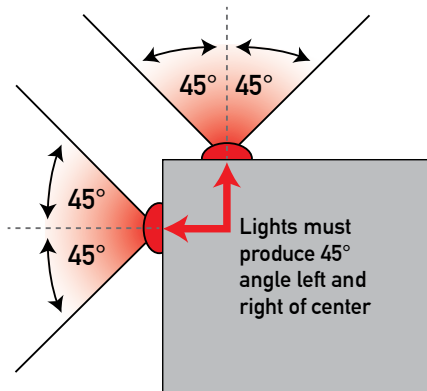

WHAT EXACTLY DOES PC-RATED MEAN?

Comparing PC-Rated Lights to Traditional Clearance and Sidemarker Lights

TRADITIONAL CLEARANCE AND SIDEMARKER LIGHT

A traditional clearance lamp mounted on a trailer is legally required to produce a 45° angle of light left and right of center