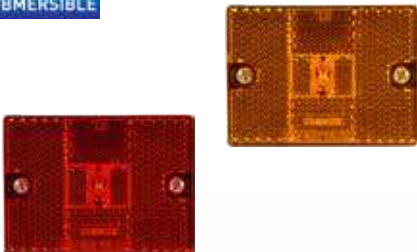

Rectangular LED with Reflex

CW523A - Amber

C523R - Red

523BA - Amber (Bulk, 20 pk)

- Stud mount installation
- Two-wire design
- Current draw: 0.02 Amps
- Diodes : 1