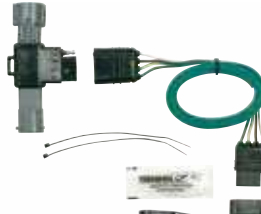

40415

FORD

Bronco

1987-88