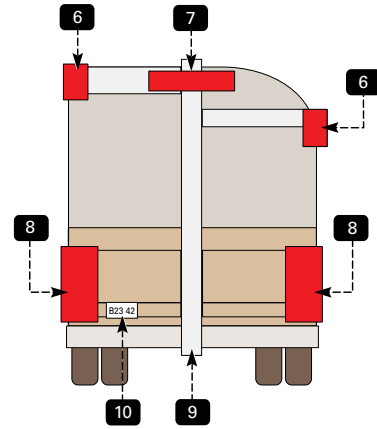

Additional Equipment for Trailers Exceeding the Following Parameters

Length 9.1 m (30') or Longer

Description				Mandatory Requirements			
Area	Equipment	(SAE Lens Coding)	Functional Purpose	Quantity	Color	Location	Height mm (in.) from the ground
12a	Intermediate Side Marker Lamps	(P2 or PC)	Indicate presence of a long vehicle	Minimum 2	Yellow	Each side near center	380 (15) minimum
12b	Intermediate Side Reflex Reflectors	(A)	Indicate presence of a long vehicle	Minimum 2	Yellow	Each side near center - facing sideward	380-1530 (15-60)

TRUCK TRACTORS

Description			Mandatory Requirements				Options
Area	Conspicuity Treatment	DOT Code	Quantity	Color	Location	Height mm (in.) from the ground	
13	Rear Upper Body Marking	DOT-C, DOT-C2, DOT-C3, or DOT-C4	Exactly 2 pairs of 50 mm long strips	White	Rear upper corners of cab - facing rearward	As high as practicable excluding fairings	
14	rear marking	DOT-C, DOT-C2, DOT-C3, or DOT-C4	Exactly 2 sections of min. 600 mm each	Red/White	Rear - facing rearward - on fenders, on mud flaps brackets, or within 50 mm below of the top of mud flaps	As horizontal as practicable and not higher than 1525 mm from the ground	If mud flaps not used - on the cab or frame mounted brackets

IMPORTANT NOTE:

Every lamp, reflex reflector, and conspicuity treatment (device) must be permanently attached in the location specified below and must comply with all applicable requirements prescribed for it by FMVSS/CMVSS 108. The face of any device on the front/rear and sides should be, respectively perpendicular and parallel to vehicle centerline, unless it is photometrically certified at installation angle. No part of the vehicle shall prevent any device from meeting its prescribed requirements unless an auxiliary device meeting all prescribed requirements is installed.

In Canada: Manufacturers and importers of vehicles must have the proper certification test records demonstrating compliance of lighting components with all prescribed requirements.