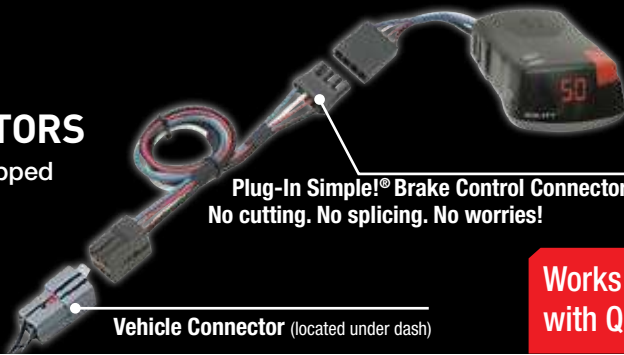

PLUG-IN SIMPLE!® BRAKE CONTROL CONNECTORS

Many of today's tow vehicles come equipped with trailer tow packages. Tow packages include an O.E.M. brake control harness, found under the dashboard, that makes brake control installations much easier.

Plug-In Simple!® Brake Control Connectors
No cutting. No splicing. No worries!

Works on brake controls
with Quick-Connect plug

NISSAN / INFINITI 47635

Armada	2004-20
Titan	2004-19
Frontier	2004-19
Pathfinder	2004-20
Xterra	2004-13
QX-56	2004-15
NV Van	2012-20
QX60	2014-19
QX80	2014-20

FORD / MERCURY / LANDROVER / LINCOLN 47715

Bronco	1994-96	Windstar	1995-03
F-150	1994-08	Mountaineer	2002-10
F-250 / F-350	1994-04	LR3	2005-10
Expedition	1997-12	LR4	2010-14
Van (full size)	1994-08	Range Rover	2005-15
F-53 Motorhome Chassis	2000-14	Mark LT	2007-08
Excursion	2000-05	MKT	2010-11
Explorer	2000-19	Navigator	1998-12
Flex	2006-11	Aviator	2003-05

FORD 47735

F-450 / F-550	2005-07

DODGE / CHRYSLER 47755

Dakota	1997-11
Durango	1998-09
Ram Pickups	1995-09
Aspen	2007-09

CHEVY / GMC / CADILLAC / HUMMER 47795

Avalanche	2002-06	Tahoe	2000-06
Silverado	1999-06	Yukon	2000-06
Silverado (classic)	2007	Denali	1999-06
Sierra	1999-06	Escalade	2000-06
Sierra (classic)	2007	H2	2003-07
Suburban	2000-06	H2 SUT	2003-07

TOYOTA / LEXUS 47815

4-Runner	2003-20
Land Cruiser	2003-11, 13-17
Sequoia	2002-20
Tundra	2003-20
Tacoma	2005-20
GX 460	2010-18
GX 470	2003-10
LX 570	2008-11, 13-18

TOYOTA 47816

Tundra	2015-20
Tacoma	2016-20

FORD / LINCOLN 47845

F-150	2009-20
F-250, F-350	2017-20
F-450, F-550	2017-20
Expedition	2015-20
Flex	2012-19
MKT	2012-19
Navigator	2015-20