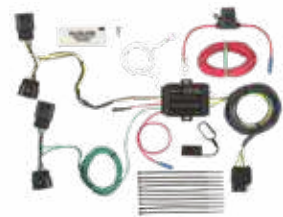

Scion XD

2008-14

Includes short-proof power converter

41995

CHRYSLER / DODGE

Town & Country
Caravan / Grand Caravan

2011-16
2011-19

Includes short-proof power converter