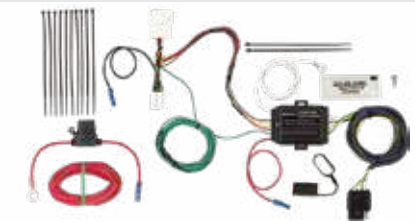

Includes short-proof power converter

43274

HONDA

CRV

2012-16

Includes short-proof power converter

43275

ACURA