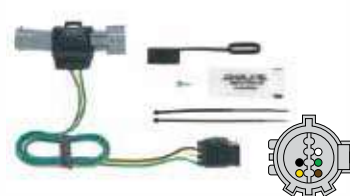

40205

FORD

Ranger

1986-92