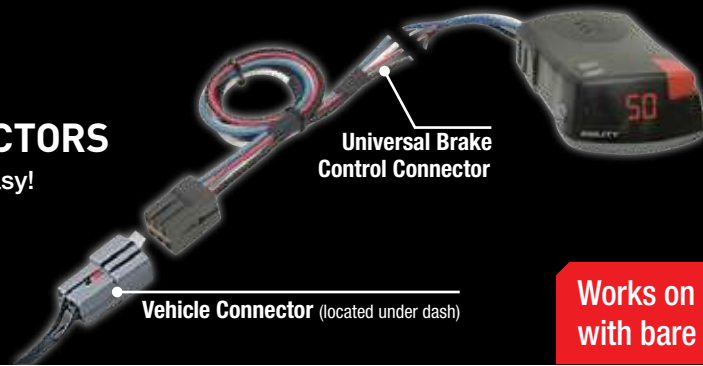

UNIVERSAL BRAKE CONTROL CONNECTORS

Make your brake control installation easy!
No more running wires through
the firewall or searching for
the stop switch.

Universal Brake
Control Connector

Vehicle Connector (located under dash)