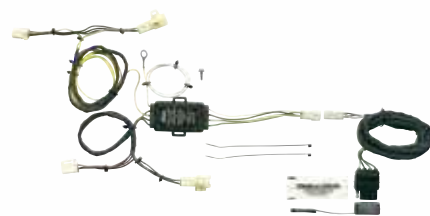

43415

TOYOTA

4-Runner

1996-02

Includes taillight converter