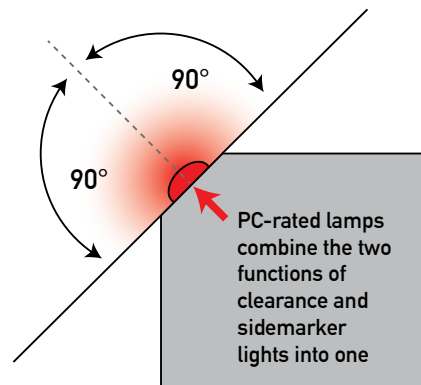

WHAT EXACTLY DOES PC-RATED MEAN?

Comparing PC-Rated Lights to Traditional Clearance and Sidemarker Lights

TRADITIONAL CLEARANCE AND SIDEMARKER LIGHT

A traditional clearance lamp mounted on a trailer is legally required to produce a 45° angle of light left and right of center

PC-RATED LIGHT: TWO LIGHTS IN ONE

A PC-rated lamp has special optics that combine clearance and sidemarker functions into one. When properly mounted, a PC-rated lamp produces a 90° angle of light left and right of center