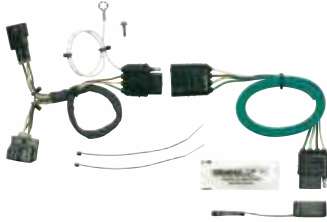

42625
JEEP
Wrangler / Renegade 2005-06