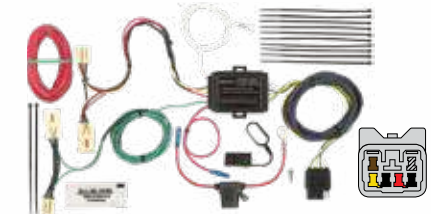

43314

TOYOTA

Prius V

2012-17

Includes short-proof power converter