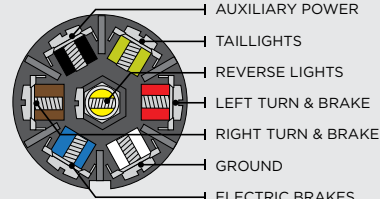

7 BLADE (RV STANDARD)