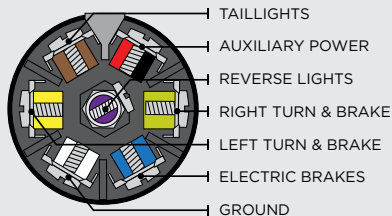

TRAILER SIDE

7 BLADE (SAE STANDARD)