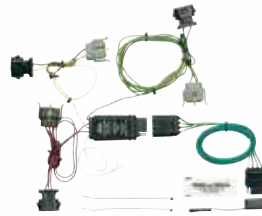

Includes taillight converter

40595

FORD

Taurus (sedan)

2010-12

Includes taillight converter

40605

FORD