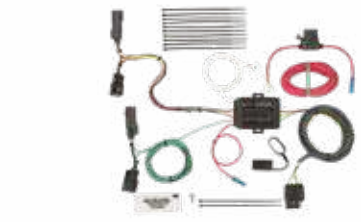

40514

FORD

Escape 2013-19

Includes short-proof power converter