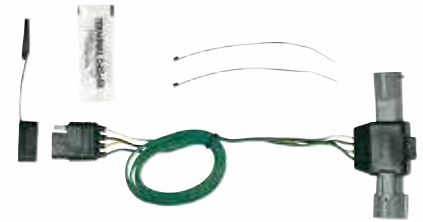

40125

FORD

F-150, 250, 350
F-250 Heavy Duty, F-350

1987-96
1987-97