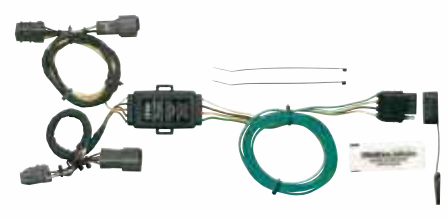

43815
HYUNDAI
Tucson 2005-09

Includes taillight converter