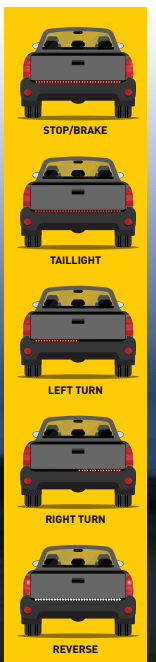

STOP / TAIL / TURN LIGHTS