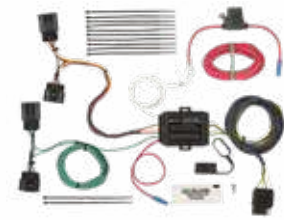

42264

CHRYSLER

300 2011-14
300C 2011-14

Includes short-proof power converter

42265

CHRYSLER

Sebring 2007-10

Includes short-proof power converter