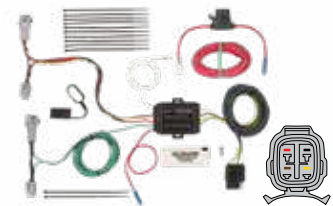

43894

SUBARU

Impreza Hatchback

2008-13

Includes short-proof power converter