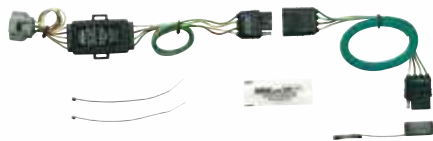

43365

TOYOTA

Tundra

2000

Includes taillight converter