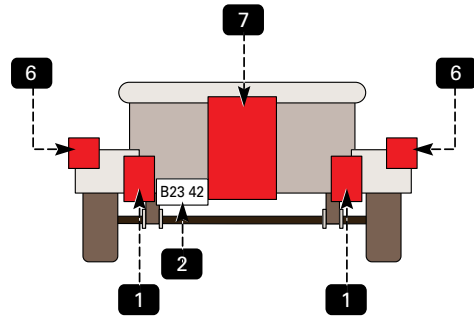

Additional Equipment for Trailers Exceeding the Following Parameters

Length 9.1 m (30') or Longer

Description				Mandatory Requirements			
Area	Equipment	(SAE Lens Coding)	Functional Purpose	Quantity	Color	Location	Height mm (in.) from the ground
5a	Intermediate Side Marker Lamps	(P2 or P3)	Indicate presence of a long vehicle	Minimum 2	Yellow	Each side near center - facing sideward	380 (15) minimum
5b	Intermediate Side Reflex Reflectors	(A)	Indicate presence of a long vehicle	Minimum 2	Yellow	Each side near center - facing sideward	380-1530 (15-60)

Width 2.032 m (80 in.) or Wider

Description				Mandatory Requirements			
Area	Equipment	(SAE Lens Coding)	Functional Purpose	Quantity	Color	Location	Height mm (in.) from the ground
6	Rear Clearance Lamps	(P2, PC• or P3, PC2*) *photometrically certified at installation angle	Show vehicle's width - MAY NOT be combined with tail lamps	Minimum 2	Red	At widest point - symmetrical - on the rear or near the rear - facing rearward	As high as practical - may be lower only if ID lamps are at the top
7	Rear Identification Lamps	(P2 or P3)	Indicate presence of a wide vehicle	Exactly 3	Red	On the rear - center, facing rearward - horizontally spaced 150mm (6 in.) to 300mm (12 in.) apart	in Canada: at the top - maybe lower if door header narrower than 25mm. In USA: as high as practical
8	Front Clearance Lamps	(P2, PC• or P3, PC2*) *photometrically certified at installation angle	Show vehicle's width	Minimum 2	Yellow	At widest point - symmetrical - as far forward as practical - facing forward	As high as practical

Width 2.032 m (80 in.) or Wider and GVWR 4536 kg (10,000 lb.) or More

Description				Mandatory Requirements			
Area	Conspicuity Treatment	DOT Coding	Quantity	Color	Location	Height	Options
9	Rear Upper Body Marking		Exactly 2 pairs of 300mm long strips	White	On the rear upper corners - facing rearward	At the top	Reflex reflectors may not be required if the are replaced, in their required location, with conspicuity treatment-- -----Optional in Canada Rear lower body and side conspicuity treatment may also be solid white, solid yellow, or white and yellow.
10	Bumper Bar Marking		Continuous	Red/White	On the rear bumper bar's horizontal element - full wide - facing rearward	No requirement	
11	Rear Lower Body Marking		Continuous	Red/ White see options	On the rear - full width of the vehicle - facing rearward	As horizontal as practical and as close as practical to the range of 375 to 1525 mm from the ground	
12	Side Marking		See Location	Red/ White see options	Each side - facing sideward - continuous, or evenly spaced over minimum of 50% of length, starts and ends as close to the front and rear of vehicle as practical.	As horizontal as practical and as close as practical to the range of 375 to 1525 mm from the ground