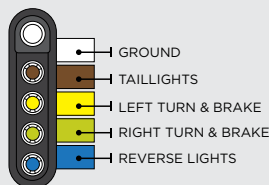

VEHICLE AND TRAILER WIRING CODES

IMPORTANT - Identify the wires on your vehicle and trailer by function only. Color coding is not standard among all manufacturers. Illustrations represent the rear views of the connectors.

VEHICLE SIDE

4 ROUND

TRAILER SIDE

5 FLAT

4 FLAT Y-HARNESS WIRING DIAGRAM

Time to wire up or rewire your trailer? A Y-Harness provides all the wire needed to get to every light on your trailer.