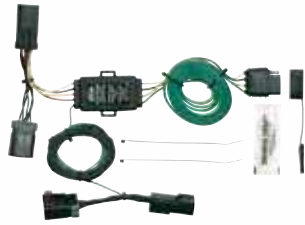

Includes taillight converter

42235

CHRYSLER / DODGE

Town & Country

2004-07

Caravan / Grand Caravan

2004-07

42245