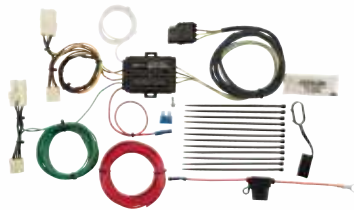

41985

SCION

Scion XD

2008-14

Includes short-proof power converter