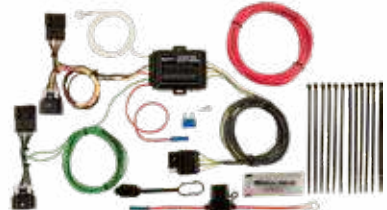

41300

BUICK

Encore	2013-16

Includes short-proof power converter