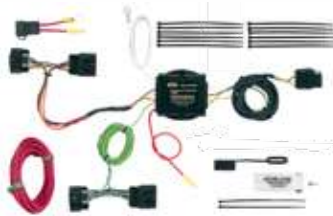

Van (full size)(except Express)
Vandura (full size)

1987-96
1987-96

41310

BUICK / GMC

Enclave (w/o tow pkg)
Acadia (w/o tow pkg)

2013-20
2013-20

Includes short-proof power converter

41315