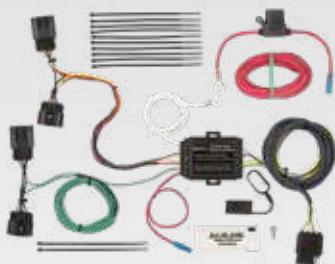

WIRING KITS WITH 12-VOLT POWER CONVERTERS

Many modern vehicles have sophisticated wiring systems that are not equipped to handle the extra amp load trailer lights require. These wiring kits, with a built-in power converter, provide protection for the vehicle's complex systems. These wiring kits will consolidate the vehicle's connectors to a 4 Flat.