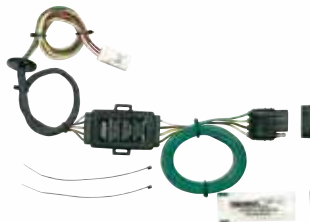

43215

HONDA / ISUZU

Passport
Amigo
Axiom
Rodeo

1998-04
1998-01
2002-04
1998-04

Includes taillight converter