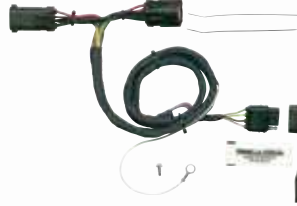

40175

FORD

F-150 (new body style)

2004