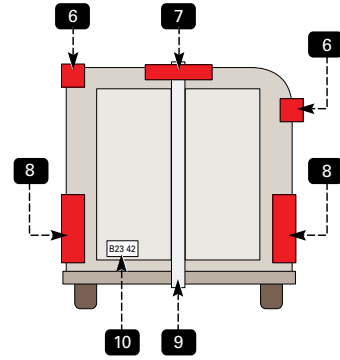

Additional Equipment for Trailers Exceeding the Following Parameters

Length 9.1 m (30') or Longer

Description				Mandatory Requirements			
Area	Equipment	(SAE Lens Coding)	Functional Purpose	Quantity	Color	Location	Height mm (in.) from the ground
12a	Intermediate Side Marker Lamps	(P2 or PC)	Indicate presence of a long vehicle	Minimum 2	Yellow	Each side near center	380 (15) minimum
12b	Intermediate Side Reflex Reflectors	(A)	Indicate presence of a long vehicle	Minimum 2	Yellow	Each side near center - facing sideward	380-1530 (15-60)

TRUCK TRACTORS

Description			Mandatory Requirements				Options
Area	Conspicuity Treatment	DOT Code	Quantity	Color	Location	Height mm (in.) from the ground	
13	Rear Upper Body Marking	DOT-C, DOT-C2, DOT-C3, or DOT-C4	Exactly 2 pairs of 50 mm long strips	White	Rear upper corners of cab - facing rearward	As high as practicable excluding fairings	
14	rear marking	DOT-C, DOT-C2, DOT-C3, or DOT-C4	Exactly 2 sections of min. 600 mm each	Red/White	Rear - facing rearward - on fenders, on mud flaps brackets, or within 50 mm below of the top of mud flaps	As horizontal as practicable and not higher than 1525 mm from the ground	If mud flaps not used - on the cab or frame mounted brackets

IMPORTANT NOTE:

Every lamp, reflex reflector, and conspicuity treatment (device) must be permanently attached in the location specified below and must comply with all applicable requirements prescribed for it by FMVSS/CMVSS 108. The face of any device on the front/rear and sides should be, respectively perpendicular and parallel to vehicle centerline, unless it is photometrically certified at installation angle. No part of the vehicle shall prevent any device from meeting its prescribed requirements unless an auxiliary device meeting all prescribed requirements is installed.

In Canada: Manufacturers and importers of vehicles must have the proper certification test records demonstrating compliance of lighting components with all prescribed requirements.