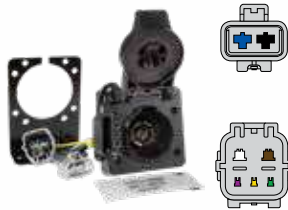

43325

TOYOTA MULTI-TOW®

Sequoia (w/ tow pkg)

2005-09