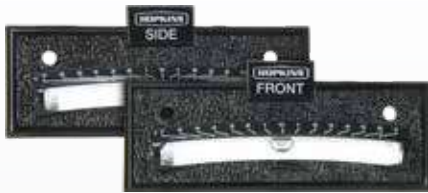

Two-Way Graduated Never Fade™ Level
08526

- Takes the guesswork out of RV leveling
- Markings indicate number of inches required to raise or lower trailer or vehicle
- Optional screw holes or self sticking adhesive back
- 2 pack