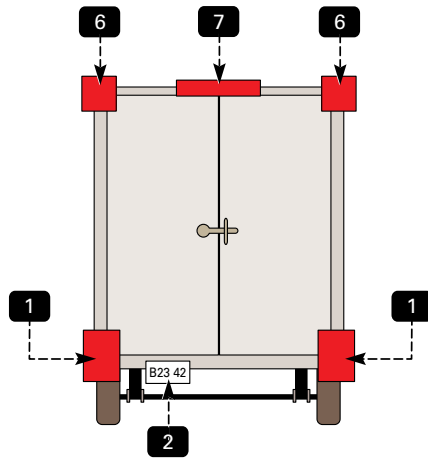

Additional Equipment for Trailers Exceeding the Following Parameters

Length 9.1 m (30') or Longer

Description				Mandatory Requirements			
Area	Equipment	(SAE Lens Coding)	Functional Purpose	Quantity	Color	Location	Height mm (in.) from the ground
5a	Intermediate Side Marker Lamps	(P2 or P3)	Indicate presence of a long vehicle	Minimum 2	Yellow	Each side near center - facing sideward	380 (15) minimum
5b	Intermediate Side Reflex Reflectors	(A)	Indicate presence of a long vehicle	Minimum 2	Yellow	Each side near center - facing sideward	380-1530 (15-60)

Width 2.032 m (80 in.) or Wider

Description				Mandatory Requirements			
Area	Equipment	(SAE Lens Coding)	Functional Purpose	Quantity	Color	Location	Height mm (in.) from the ground
6	Rear Clearance Lamps	(P2, PC• or P3, PC2*) *photometrically certified at installation angle	Show vehicle's width - MAY NOT be combined with tail lamps	Minimum 2	Red	At widest point - symmetrical - on the rear or near the rear - facing rearward	As high as practical - may be lower only if ID lamps are at the top
7	Rear Identification Lamps	(P2 or P3)	Indicate presence of a wide vehicle	Exactly 3	Red	On the rear - center, facing rearward - horizontally spaced 150mm (6 in.) to 300mm (12 in.) apart	in Canada: at the top - maybe lower if door header narrower than 25mm. In USA: as high as practical
8	Front Clearance Lamps	(P2, PC• or P3, PC2*) *photometrically certified at installation angle	Show vehicle's width	Minimum 2	Yellow	At widest point - symmetrical - as far forward as practical - facing forward	As high as practical

Width 2.032 m (80 in.) or Wider and GVWR 4536 kg (10,000 lb.) or More

Description				Mandatory Requirements			
Area	Conspicuity Treatment	DOT Coding	Quantity	Color	Location	Height	Options
9	Rear Upper Body Marking		Exactly 2 pairs of 300mm long strips	White	On the rear upper corners - facing rearward	At the top	Reflex reflectors may not be required if the are replaced, in their required location, with conspicuity treatment-- -----Optional in Canada Rear lower body and side conspicuity treatment may also be solid white, solid yellow, or white and yellow.
10	Bumper Bar Marking		Continuous	Red/White	On the rear bumper bar's horizontal element - full wide - facing rearward	No requirement	
11	Rear Lower Body Marking		Continuous	Red/ White see options	On the rear - full width of the vehicle - facing rearward	As horizontal as practical and as close as practical to the range of 375 to 1525 mm from the ground	
12	Side Marking		See Location	Red/ White see options	Each side - facing sideward - continuous, or evenly spaced over minimum of 50% of length, starts and ends as close to the front and rear of vehicle as practical.	As horizontal as practical and as close as practical to the range of 375 to 1525 mm from the ground