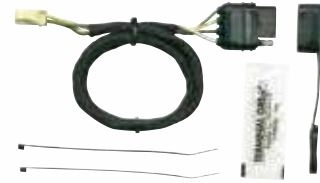

40445

FORD / MAZDA

Escape (w/ tow pkg)
Tribute (w/ tow pkg)

2001-04
2001-04