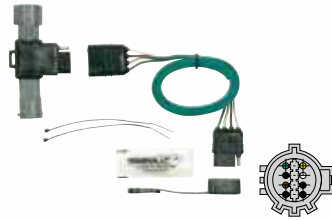

40325

FORD / MERCURY

Explorer
Mountaineer

1996-97
1996-97