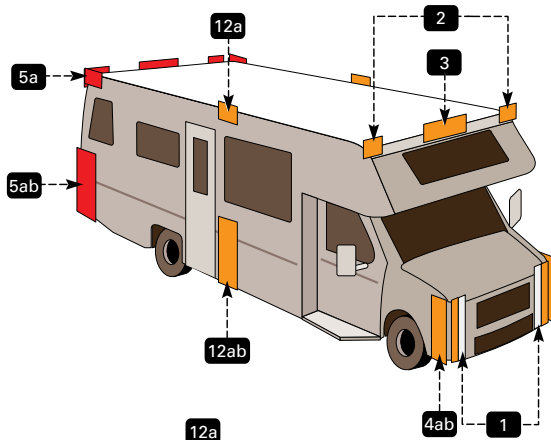

Additional Equipment for Trailers Exceeding the Following Parameters

Length 9.1 m (30') or Longer

Description				Mandatory Requirements			
Area	Equipment	(SAE Lens Coding)	Functional Purpose	Quantity	Color	Location	Height mm (in.) from the ground
12a	Intermediate Side Marker Lamps	(P2 or PC)	Indicate presence of a long vehicle	Minimum 2	Yellow	Each side near center	380 (15) minimum
12b	Intermediate Side Reflex Reflectors	(A)	Indicate presence of a long vehicle	Minimum 2	Yellow	Each side near center - facing sideward	380-1530 (15-60)

TRUCK TRACTORS

Description			Mandatory Requirements				Options
Area	Conspicuity Treatment	DOT Code	Quantity	Color	Location	Height mm (in.) from the ground	
13	Rear Upper Body Marking	DOT-C, DOT-C2, DOT-C3, or DOT-C4	Exactly 2 pairs of 50 mm long strips	White	Rear upper corners of cab - facing rearward	As high as practicable excluding fairings	
14	rear marking	DOT-C, DOT-C2, DOT-C3, or DOT-C4	Exactly 2 sections of min. 600 mm each	Red/White	Rear - facing rearward - on fenders, on mud flaps brackets, or within 50 mm below of the top of mud flaps	As horizontal as practicable and not higher than 1525 mm from the ground	If mud flaps not used - on the cab or frame mounted brackets

IMPORTANT NOTE:

Every lamp, reflex reflector, and conspicuity treatment (device) must be permanently attached in the location specified below and must comply with all applicable requirements prescribed for it by FMVSS/CMVSS 108. The face of any device on the front/rear and sides should be, respectively perpendicular and parallel to vehicle centerline, unless it is photometrically certified at installation angle. No part of the vehicle shall prevent any device from meeting its prescribed requirements unless an auxiliary device meeting all prescribed requirements is installed.

In Canada: Manufacturers and importers of vehicles must have the proper certification test records demonstrating compliance of lighting components with all prescribed requirements.