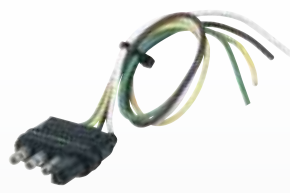

4 Flat 48115 (Packaged) 48115B (Bulk, 20 pk) 38118 (Bulk, 200 pk)

- Length, 12 inches