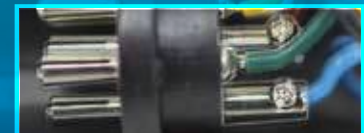

HOPKINS® EXCLUSIVE

Trailers with 6 Round connectors are wired in two different ways. Only Hopkins® offers a switchable center pin, satisfying consumer needs and preventing returns.

See page 209 for more information