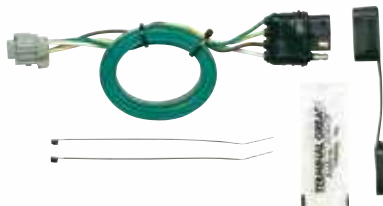

2013-20

Includes short-proof power converter

43585

NISSAN

NV Van 1500 / 2500 / 3500

2012-20

Includes short-proof power converter

43595