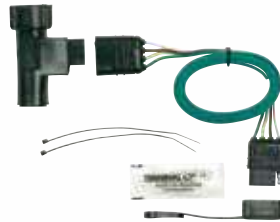

40115

FORD

Bronco
F-Series Pickup

1980-86
1980-86