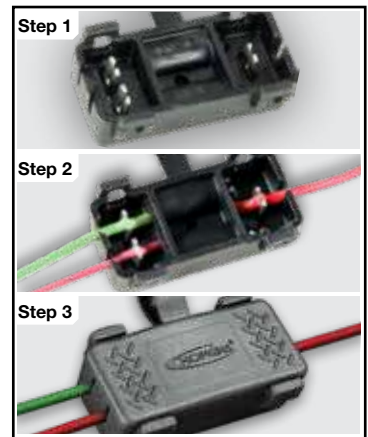

Quick-Lock Diode™

56305 (Packaged, 4 pk)

56306 (Packaged, 1 pk)

56307 (Bulk, 25 pk)

- Saves installation time over traditional diode blocks
- Integrated quick-splice
- 5.0 Amp capacity
- Enhanced weather proofing (grease packet included)