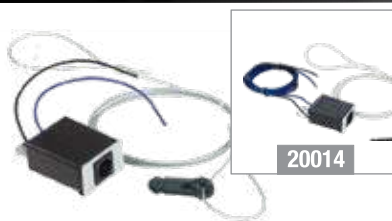

20014

PATENTED

Break-Away Switch

20005 / 20010 (Bulk, No UPC)

- Durable pin and vehicle hook-up cable
- Weatherproof design
- Length, 7 inches

20014 (Bulk, No UPC)

- Length, 44 inches