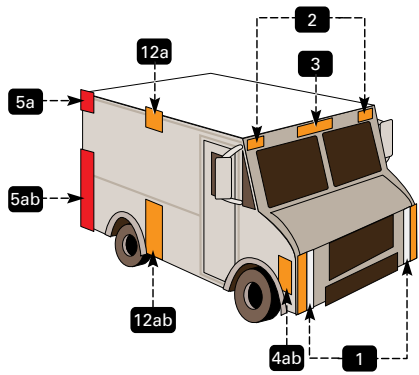

Additional Equipment for Trailers Exceeding the Following Parameters

Length 9.1 m (30') or Longer

Description				Mandatory Requirements			
Area	Equipment	(SAE Lens Coding)	Functional Purpose	Quantity	Color	Location	Height mm (in.) from the ground
12a	Intermediate Side Marker Lamps	(P2 or PC)	Indicate presence of a long vehicle	Minimum 2	Yellow	Each side near center	380 (15) minimum
12b	Intermediate Side Reflex Reflectors	(A)	Indicate presence of a long vehicle	Minimum 2	Yellow	Each side near center - facing sideward	380-1530 (15-60)

TRUCK TRACTORS

Description			Mandatory Requirements				Options
Area	Conspicuity Treatment	DOT Code	Quantity	Color	Location	Height mm (in.) from the ground	
13	Rear Upper Body Marking	DOT-C, DOT-C2, DOT-C3, or DOT-C4	Exactly 2 pairs of 50 mm long strips	White	Rear upper corners of cab - facing rearward	As high as practicable excluding fairings	
14	rear marking	DOT-C, DOT-C2, DOT-C3, or DOT-C4	Exactly 2 sections of min. 600 mm each	Red/White	Rear - facing rearward - on fenders, on mud flaps brackets, or within 50 mm below of the top of mud flaps	As horizontal as practicable and not higher than 1525 mm from the ground	If mud flaps not used - on the cab or frame mounted brackets

IMPORTANT NOTE:

Every lamp, reflex reflector, and conspicuity treatment (device) must be permanently attached in the location specified below and must comply with all applicable requirements prescribed for it by FMVSS/CMVSS 108. The face of any device on the front/rear and sides should be, respectively perpendicular and parallel to vehicle centerline, unless it is photometrically certified at installation angle. No part of the vehicle shall prevent any device from meeting its prescribed requirements unless an auxiliary device meeting all prescribed requirements is installed.

In Canada: Manufacturers and importers of vehicles must have the proper certification test records demonstrating compliance of lighting components with all prescribed requirements.