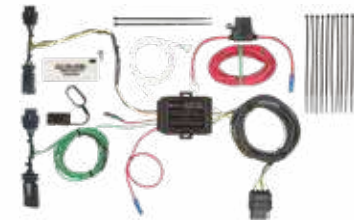

41310

BUICK / GMC

Enclave (w/o tow pkg)
Acadia (w/o tow pkg)

2013-20
2013-20

Includes short-proof power converter