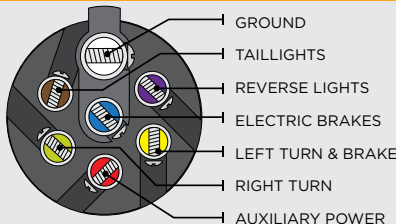

VEHICLE AND TRAILER WIRING CODES

IMPORTANT - Identify the wires on your vehicle and trailer by function only. Color coding is not standard among all manufacturers. Illustrations represent the rear views of the connectors.

VEHICLE SIDE

4 ROUND

TRAILER SIDE

7 ROUND

4 FLAT Y-HARNESS WIRING DIAGRAM

Time to wire up or rewire your trailer? A Y-Harness provides all the wire needed to get to every light on your trailer.