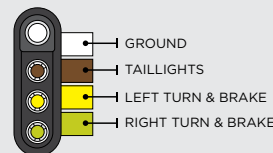

VEHICLE AND TRAILER WIRING CODES

IMPORTANT - Identify the wires on your vehicle and trailer by function only. Color coding is not standard among all manufacturers. Illustrations represent the rear views of the connectors.

VEHICLE SIDE

4 ROUND

TRAILER SIDE

4 FLAT

4 FLAT Y-HARNESS WIRING DIAGRAM

Time to wire up or rewire your trailer? A Y-Harness provides all the wire needed to get to every light on your trailer.