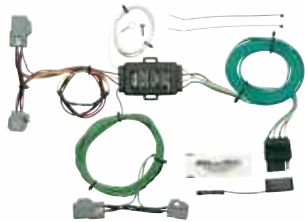

40595

FORD

Taurus (sedan)

2010-12

Includes taillight converter