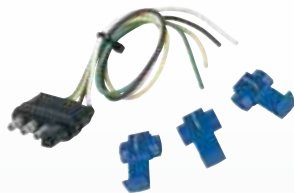

4 Flat 48105

- 3 splices included
- Length, 12 inches