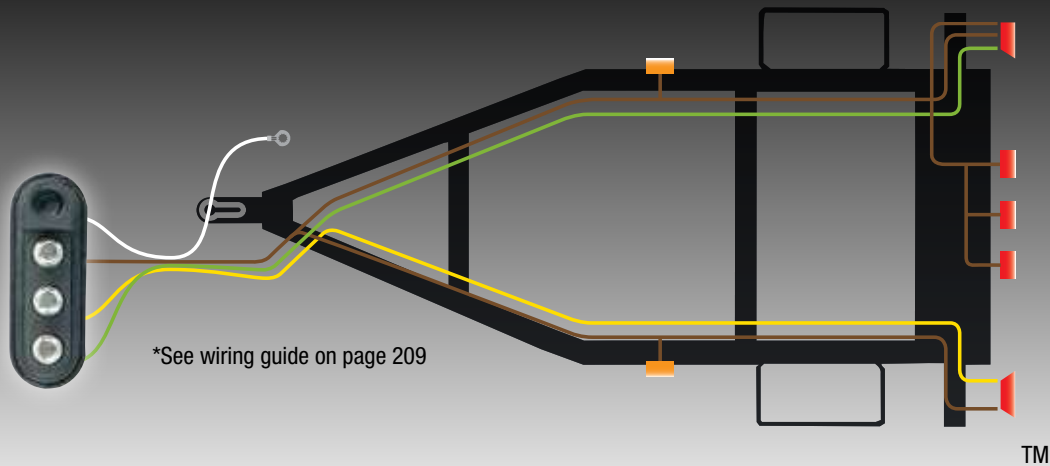

THE SOLUTION FOR TRAILER REWIRING.

4 Flats are the most commonly used trailer plug. This plug is found on small boat, utility, jet ski, snowmobile and small camper trailers where right turn/brake, left turn/brake, tail/marker lights and ground are needed.

4 Flat Y-Harness

- Eliminates Unnecessary Splicing
- Complete Weather Protection from Connector to Taillights
- Meets or Exceeds SAE Standards

ENDURANCE PATENTED
Endurance™ Easy-Pull™
4 Flat Y-Harness

- **48244** Length, 20 feet (Packaged)
- **38244** Length, 20 feet (Bulk, 10 pk)
- **38254** Length, 25 feet (Bulk, 10 pk)
- **38264** Length, 30 feet (Bulk, 10 pk)
- Easiest to remove, easiest to install
- Includes dust cover and terminal grease

ENDURANCE PATENTED
Endurance™ 4 Flat Y-Harness
48240

- Includes terminal grease, ground screw and trailer end dust cover
- Ergonomic grip for easier handling
- Length, 20 feet