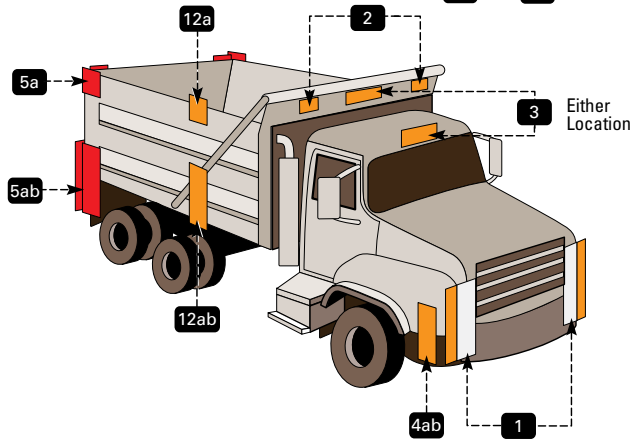

Additional Equipment for Trailers Exceeding the Following Parameters

Length 9.1 m (30') or Longer

Description				Mandatory Requirements			
Area	Equipment	(SAE Lens Coding)	Functional Purpose	Quantity	Color	Location	Height mm (in.) from the ground
12a	Intermediate Side Marker Lamps	(P2 or PC)	Indicate presence of a long vehicle	Minimum 2	Yellow	Each side near center	380 (15) minimum
12b	Intermediate Side Reflex Reflectors	(A)	Indicate presence of a long vehicle	Minimum 2	Yellow	Each side near center - facing sideward	380-1530 (15-60)

TRUCK TRACTORS

Description			Mandatory Requirements				Options
Area	Conspicuity Treatment	DOT Code	Quantity	Color	Location	Height mm (in.) from the ground	
13	Rear Upper Body Marking	DOT-C, DOT-C2, DOT-C3, or DOT-C4	Exactly 2 pairs of 50 mm long strips	White	Rear upper corners of cab - facing rearward	As high as practicable excluding fairings	
14	rear marking	DOT-C, DOT-C2, DOT-C3, or DOT-C4	Exactly 2 sections of min. 600 mm each	Red/White	Rear - facing rearward - on fenders, on mud flaps brackets, or within 50 mm below of the top of mud flaps	As horizontal as practicable and not higher than 1525 mm from the ground	If mud flaps not used - on the cab or frame mounted brackets

IMPORTANT NOTE:

Every lamp, reflex reflector, and conspicuity treatment (device) must be permanently attached in the location specified below and must comply with all applicable requirements prescribed for it by FMVSS/CMVSS 108. The face of any device on the front/rear and sides should be, respectively perpendicular and parallel to vehicle centerline, unless it is photometrically certified at installation angle. No part of the vehicle shall prevent any device from meeting its prescribed requirements unless an auxiliary device meeting all prescribed requirements is installed.

In Canada: Manufacturers and importers of vehicles must have the proper certification test records demonstrating compliance of lighting components with all prescribed requirements.