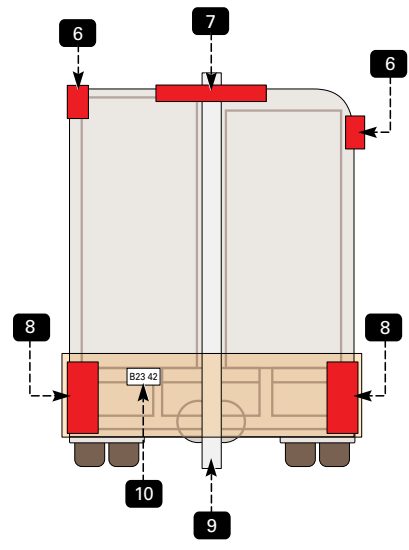

In Canada: Manufacturers and importers of vehicles must have the proper certification test records demonstrating compliance of lighting components with all prescribed requirements.

SAE DEVICE CODES

A	Reflex Reflector
A2	Reflex Reflector For Use On Vehicles 2032mm Or More In Overall Width
A3	Reflex Reflector For Conspicuity Treatment (Ct), For Use On Vehicles 2032mm Or More In Overall Width
A4	Reflex Reflector For Ct (Vehicles → 2032mm In Width) - 50mm Wide [Truck/Trailer]
A5	Reflex Reflector For Ct (Vehicles → 2032mm In Width) - 75mm Wide [Truck/Trailer]
A6	Reflex Reflector For Ct (Vehicles → 2032mm In Width) - 100mm Wide [Truck/Trailer]
A7	Reflex Reflector For Ct (Vehicles → 2032mm In Width) - 25mm Wide [Truck/Trailer]
C	Motorcycle Auxiliary Front Lamp
D	Motorcycle And Motor-Driven Cycle Turn Signal Lamp
DL	Distributed Lighting System (Headlamp)
E	Side Turn Signal Lamp - Vehicles 12m Or More In Length
E2	Side Turn Signal Lamp - Vehicles Less Than 12m In Length
EVS1	Siren - Interior Location
EVS2	Siren - Exterior Location
EVS3	Siren - Under Hood Location
F	Front Fog Lamp
F2	Fog Tail Lamps
G	Truck Cargo Lamp
H	Sealed Beam Headlamp
HC	Headlamp Center
HG	Discharge Forward Lighting (Headlamp)
HH	Sealed Beam Headlamp Housing
HR	Replaceable Bulb Headlamp
I	Turn Signal Lamp Spaced Greater Than 100mm From Headlamp
I3	Turn Signal Lamp Spaced From 75mm To Less Than 100mm From Headlamp
I4	Turn Signal Lamp Spaced From 60mm To Less Than 75mm From Headlamp
I5	Turn Signal Lamp Spaced Less Than 60mm From Headlamp
I6	Rear Mounted Turn Signal Lamp And Front Mounted Turn Signal Lamps Mounted 100mm Or More From The Headlamp, For Use On Vehicles 2032mm Or More In Overall Width
I7	Front Mounted Turn Signal Lamp Mounted Less Than 100mm From The Headlamp, For Use On Vehicles 2032mm Or More In Overall Width
J1690	Flasher
K	Front Cornering Lamp
K2	Rear Cornering Lamp
L	License Plate Lamp
M	Motorcycle And Motor-Driven Cycle Headlamp - Motorcycle Type
N	Motorcycle And Motor-Driven Cycle Headlamp - Motor-Driven Cycle Type
O	Spot Lamp
P	Parking Lamp
P2	Side marker Lamp For Use On Vehicles 2032mm Or Less In Overall Width
P3	clearance, Side marker And Identification Lamp For Use On Vehicles 2032mm Or More In Overall Width
PC2	Combination clearance And Side marker Lamp For Use On Vehicles 2032mm Or More In Overall Width