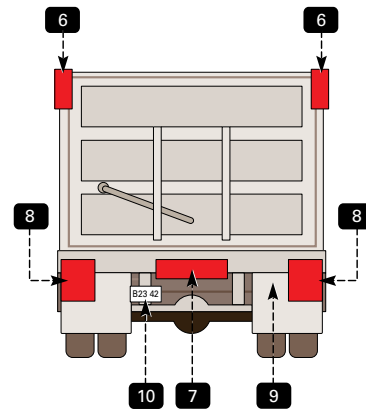

Additional Equipment for Trailers Exceeding the Following Parameters

Length 9.1 m (30') or Longer

Description				Mandatory Requirements			
Area	Equipment	(SAE Lens Coding)	Functional Purpose	Quantity	Color	Location	Height mm (in.) from the ground
12a	Intermediate Side Marker Lamps	(P2 or PC)	Indicate presence of a long vehicle	Minimum 2	Yellow	Each side near center	380 (15) minimum
12b	Intermediate Side Reflex Reflectors	(A)	Indicate presence of a long vehicle	Minimum 2	Yellow	Each side near center - facing sideward	380-1530 (15-60)

TRUCK TRACTORS

Description			Mandatory Requirements				Options
Area	Conspicuity Treatment	DOT Code	Quantity	Color	Location	Height mm (in.) from the ground	
13	Rear Upper Body Marking	DOT-C, DOT-C2, DOT-C3, or DOT-C4	Exactly 2 pairs of 50 mm long strips	White	Rear upper corners of cab - facing rearward	As high as practicable excluding fairings	
14	rear marking	DOT-C, DOT-C2, DOT-C3, or DOT-C4	Exactly 2 sections of min. 600 mm each	Red/White	Rear - facing rearward - on fenders, on mud flaps brackets, or within 50 mm below of the top of mud flaps	As horizontal as practicable and not higher than 1525 mm from the ground	If mud flaps not used - on the cab or frame mounted brackets

IMPORTANT NOTE:

Every lamp, reflex reflector, and conspicuity treatment (device) must be permanently attached in the location specified below and must comply with all applicable requirements prescribed for it by FMVSS/CMVSS 108. The face of any device on the front/rear and sides should be, respectively perpendicular and parallel to vehicle centerline, unless it is photometrically certified at installation angle. No part of the vehicle shall prevent any device from meeting its prescribed requirements unless an auxiliary device meeting all prescribed requirements is installed.

In Canada: Manufacturers and importers of vehicles must have the proper certification test records demonstrating compliance of lighting components with all prescribed requirements.