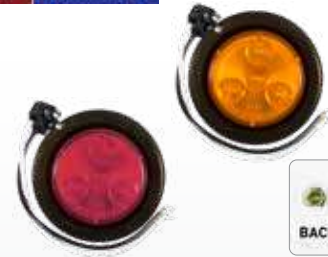

BACK VIEW

2" Round LED with Grommet and Plug

533BAK - Amber (Bulk, 50 pk)

533BRK - Red (Bulk, 50 pk)

- Housing and lens sonic welded to create a sealed light
- Electronics sealed in epoxy to resist corrosion and moisture
- Accepts industry standard 2-prong plug
- Current draw: 0.05 Amps
- Diodes : 4

LED SUBMERSIBLE