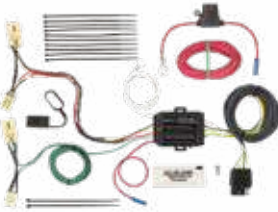

43874
HYUNDAI / KIA
Elantra (Sedan) 2011-16
Sonata (Sedan & Hybrid) 2015-17
K900 2015-20

Includes short-proof power converter