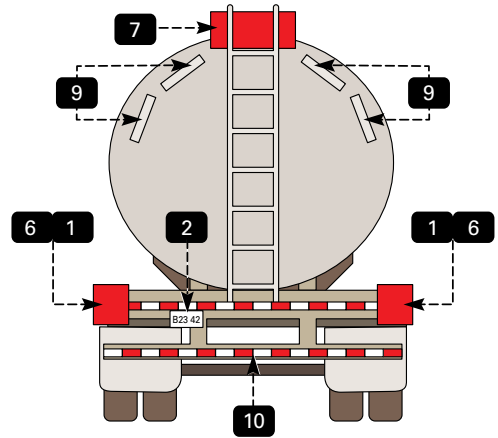

BASIC EQUIPMENT REQUIRED ON ALL TRUCKS, BUSES AND MPVS