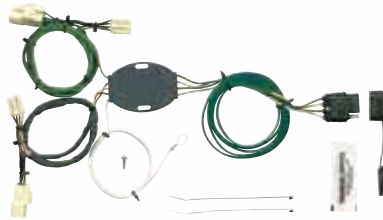

43805
HYUNDAI
Santa Fe 2001-06

Includes taillight converter