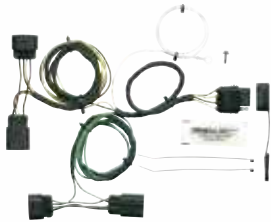

41565

CHEVROLET / PONTIAC

Cobalt / SS (4 door)	2005-10
Cobalt Sport (4 door)	2005-10
G5 (4 door)	2007-09
Pursuit (4 door)	2005-10

41575

CHEVROLET

Corvette 2014-19

Includes short-proof power converter