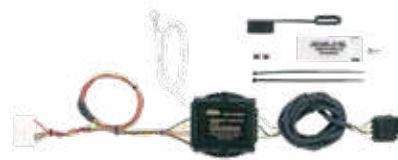

43270

ACURA

MDX

2014-20

Includes short-proof power converter