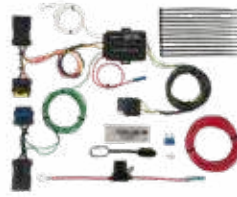

43704

NISSAN

Versa

2012-20

Includes short-proof power converter