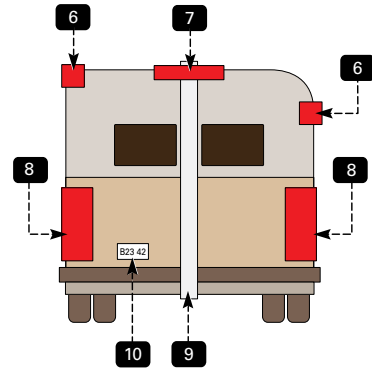

Additional Equipment for Trailers Exceeding the Following Parameters

Length 9.1 m (30') or Longer

Description				Mandatory Requirements			
Area	Equipment	(SAE Lens Coding)	Functional Purpose	Quantity	Color	Location	Height mm (in.) from the ground
12a	Intermediate Side Marker Lamps	(P2 or PC)	Indicate presence of a long vehicle	Minimum 2	Yellow	Each side near center	380 (15) minimum
12b	Intermediate Side Reflex Reflectors	(A)	Indicate presence of a long vehicle	Minimum 2	Yellow	Each side near center - facing sideward	380-1530 (15-60)

TRUCK TRACTORS

Description			Mandatory Requirements				Options
Area	Conspicuity Treatment	DOT Code	Quantity	Color	Location	Height mm (in.) from the ground	
13	Rear Upper Body Marking	DOT-C, DOT-C2, DOT-C3, or DOT-C4	Exactly 2 pairs of 50 mm long strips	White	Rear upper corners of cab - facing rearward	As high as practicable excluding fairings	
14	rear marking	DOT-C, DOT-C2, DOT-C3, or DOT-C4	Exactly 2 sections of min. 600 mm each	Red/White	Rear - facing rearward - on fenders, on mud flaps brackets, or within 50 mm below of the top of mud flaps	As horizontal as practicable and not higher than 1525 mm from the ground	If mud flaps not used - on the cab or frame mounted brackets

IMPORTANT NOTE:

Every lamp, reflex reflector, and conspicuity treatment (device) must be permanently attached in the location specified below and must comply with all applicable requirements prescribed for it by FMVSS/CMVSS 108. The face of any device on the front/rear and sides should be, respectively perpendicular and parallel to vehicle centerline, unless it is photometrically certified at installation angle. No part of the vehicle shall prevent any device from meeting its prescribed requirements unless an auxiliary device meeting all prescribed requirements is installed.

In Canada: Manufacturers and importers of vehicles must have the proper certification test records demonstrating compliance of lighting components with all prescribed requirements.