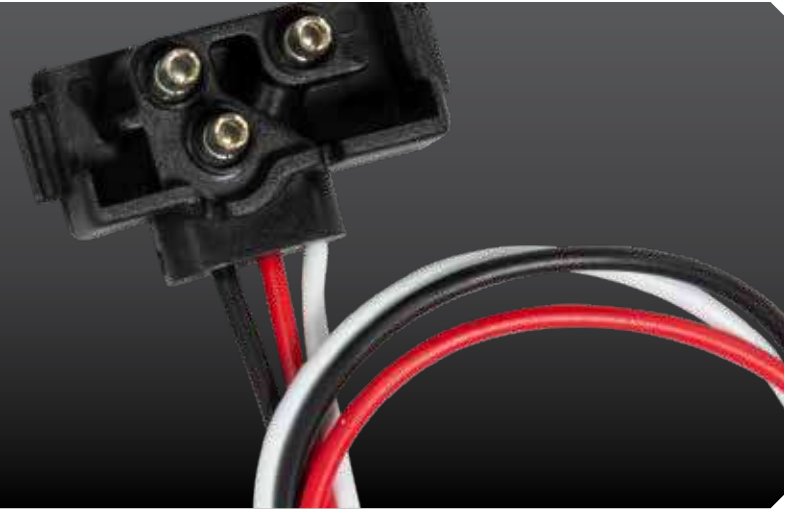

BRACKETS PLUGS GROMMETS