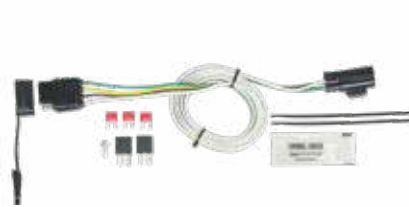

41265

CHEVROLET / PONTIAC

Equinox	2007-09
Torrent	2007-09