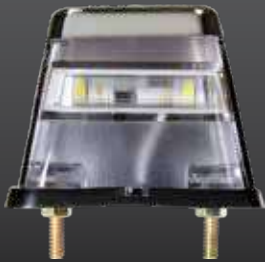

LICENSE

For illuminating the license plate area

Stud Mount

LED SUBMERSIBLE