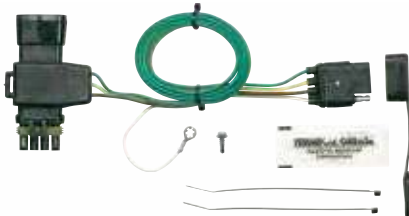

41125

CADILLAC / CHEVROLET / GMC

Escalade	1999-00	Denali	1999-00
Blazer (full size)	1992-94	Jimmy (full size)	1992-94
Pickup (full size)	1988-98	P/U (old body style)	1999-00
P/U (old body style)	1999-00	Yukon	1992-99
Suburban	1992-99		
Tahoe	1995-00