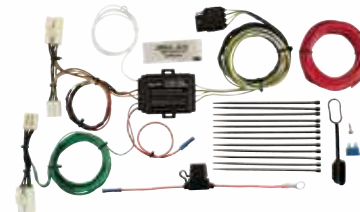

Includes short-proof power converter

43795

KIA

Sportage 2011-15

Includes short-proof power converter

43804

HYUNDAI

Azera 2012-16