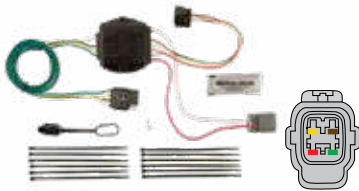

43965

HYUNDAI / KIA

Santa Fe (w/ tow pkg) 2013-18
Veracruz (w/ tow pkg) 2010-13
Sorento EX/LX V6 only (No SX)(w/ tow pkg) 2011-20
Sedona 2015-20

Includes short-proof power converter