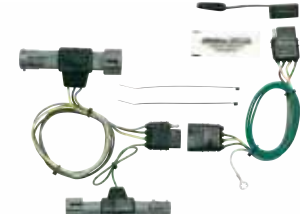

40425

FORD

Bronco

1989-91