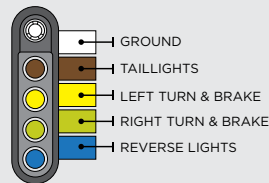

VEHICLE AND TRAILER WIRING CODES

IMPORTANT - Identify the wires on your vehicle and trailer by function only. Color coding is not standard among all manufacturers. Illustrations represent the rear views of the connectors.

VEHICLE SIDE

5 FLAT

4 ROUND

TRAILER SIDE

4 FLAT Y-HARNESS WIRING DIAGRAM

Time to wire up or rewire your trailer? A Y-Harness provides all the wire needed to get to every light on your trailer.