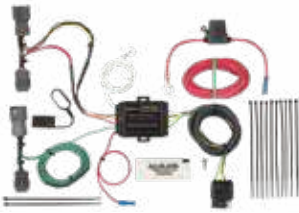

43820
KIA
 Sorento I4, V6 (w/o tow pkg) 2014-20

Includes short-proof power converter

43824
HYUNDAI
 Equus 2011-16
 Genesis 2015-16

Includes short-proof power converter

43825
KIA
 Forte 2014-18

Includes short-proof power converter