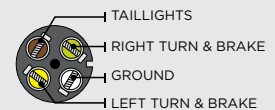

VEHICLE AND TRAILER WIRING CODES

IMPORTANT - Identify the wires on your vehicle and trailer by function only. Color coding is not standard among all manufacturers. Illustrations represent the rear views of the connectors.

VEHICLE SIDE

4 ROUND

TRAILER SIDE

4 ROUND

4 FLAT Y-HARNESS WIRING DIAGRAM

Time to wire up or rewire your trailer? A Y-Harness provides all the wire needed to get to every light on your trailer.