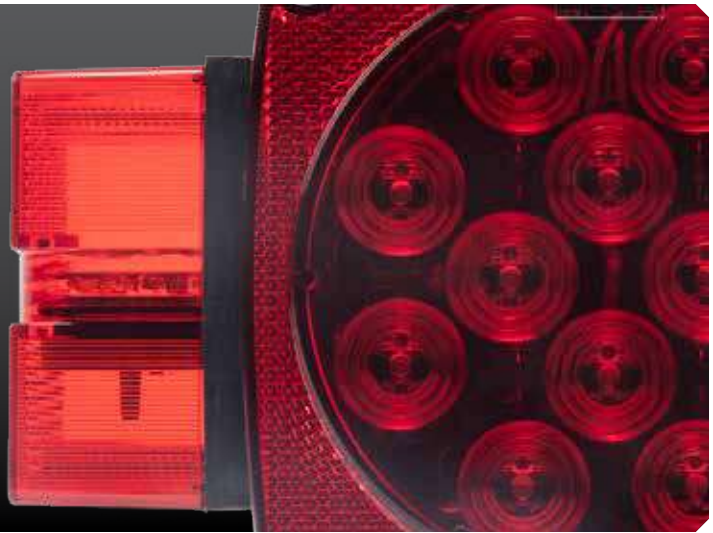

COMBINATION

LED or incandescent combination lights display stop/brake, taillight, turn signals AND additional side marker function