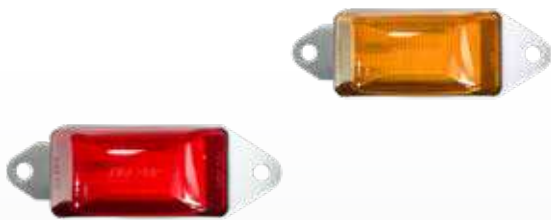

LED SUBMERSIBLE

Rectangular LED

CW1586A - Amber

CW1586R - Red

- Surface, ear mount base on 2³/₄" centers
- Housing and lens are sonic welded to create a sealed light
- Current draw: 0.05 Amps
- Diodes : 2