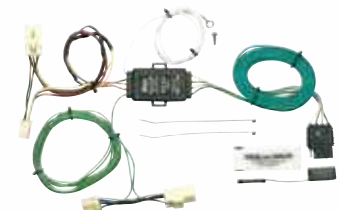

41955

SCION / TOYOTA

Scion XB	2004-07
Prius C	2012-18

Includes taillight converter