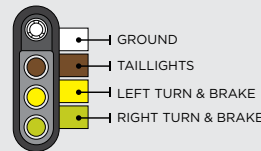

VEHICLE AND TRAILER WIRING CODES

IMPORTANT - Identify the wires on your vehicle and trailer by function only. Color coding is not standard among all manufacturers. Illustrations represent the rear views of the connectors.

VEHICLE SIDE

4 FLAT

4 ROUND

TRAILER SIDE

4 FLAT Y-HARNESS WIRING DIAGRAM

Time to wire up or rewire your trailer? A Y-Harness provides all the wire needed to get to every light on your trailer.