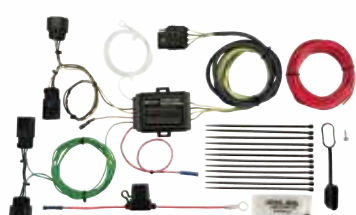

43764

VOLKSWAGEN

Routan 2011-13

Includes short-proof power converter