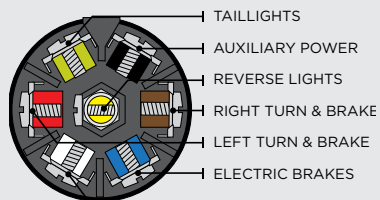

7 BLADE (RV STANDARD)