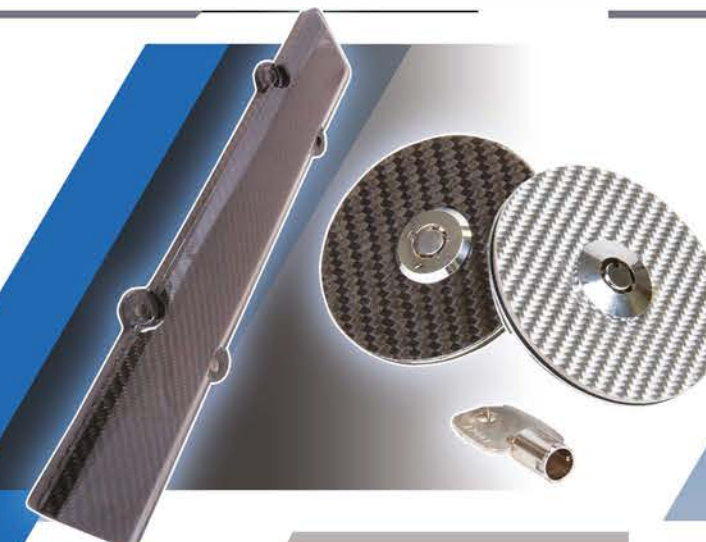

CARBON FIBER

CARB-V100
Spark Plug Cover
Carbon Fiber

CHL-100 CHL-200
Hood Locks | Carbon Fiber
Black (100) | Silver (200)

CARB-P100
License Plate Frame
Carbon Fiber | Wet

CARB-P100M
License Plate Frame
Carbon Fiber | Matte

CARBON FIBER