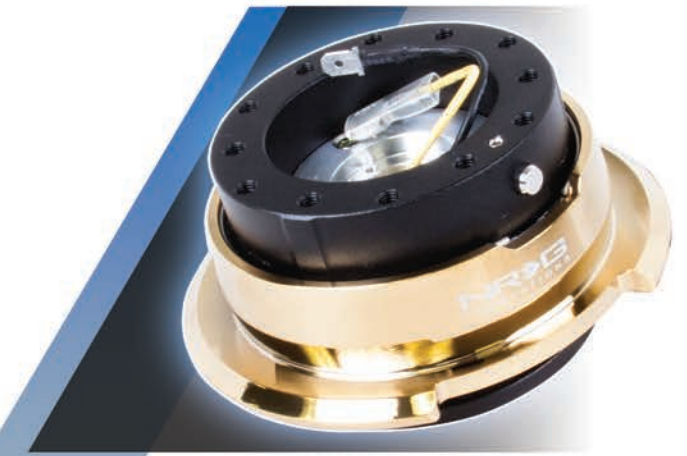

QUICK RELEASE

GENERATION 2.1 QUICK RELEASE

US PATENT # US7527293
SRK-210BL-BK
 Generation 2.1
 Studded Pyramid Body ring | Pyramid Series
 Ring Colors: Black (BK), Chrome Gold (CG), Glow in the Dark (GL), Neochrome (MC)
 *OTHER QUICK RELEASE COLOR COMBINATIONS WITH THE THREE RINGS ARE AVAILABLE UPON REQUEST AND/OR AVAILABILITY.

GENERATION 2.8 QUICK RELEASE

US PATENT # US7527293
SRK-280BK-CG
 Generation 2.8
 Diamond Cut Black flared ring
 *OTHER QUICK RELEASE COLOR COMBINATIONS ARE AVAILABLE UPON REQUEST AND/OR AVAILABILITY.

QUICK RELEASE GENERATION 2.0