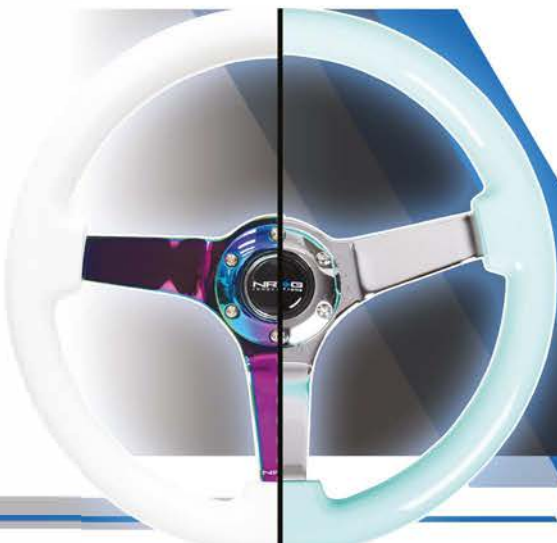

Available in ST-015CH-NPP (Neon Purple)
ST-015CH-NOR (Neon Orange)

DEEP DISH SERIES

DEEP DISH SERIES

LUMINOR SERIES

WOOD SERIES

RST-055R-RGGS
Reinforced Sport
Premium Leather | Green Stitch | 320mm

Available in Neochrome ST-055R-MCGS
Chrome Gold ST-055R-CGGS