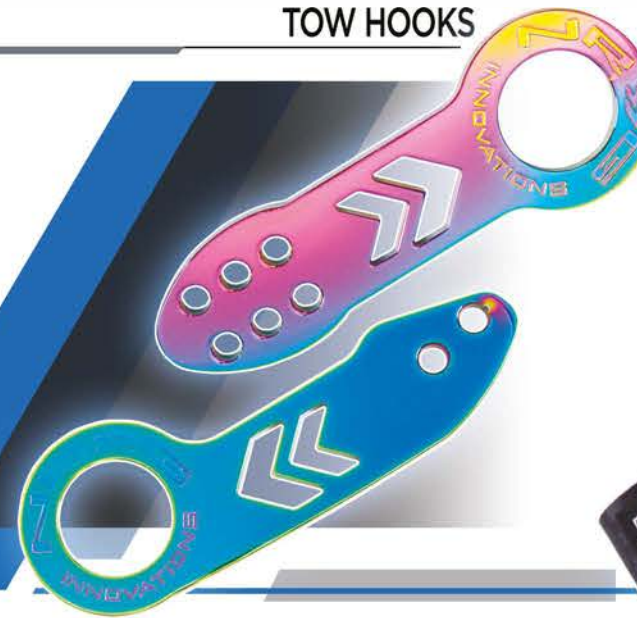

TOW ACCESSORIES

TOW HOOKS

TOW-100MC

NRG Tow Hook | Front
Neochrome

TOW-101MC

NRG Tow Hook | Back
Neochrome

TOW STRAP