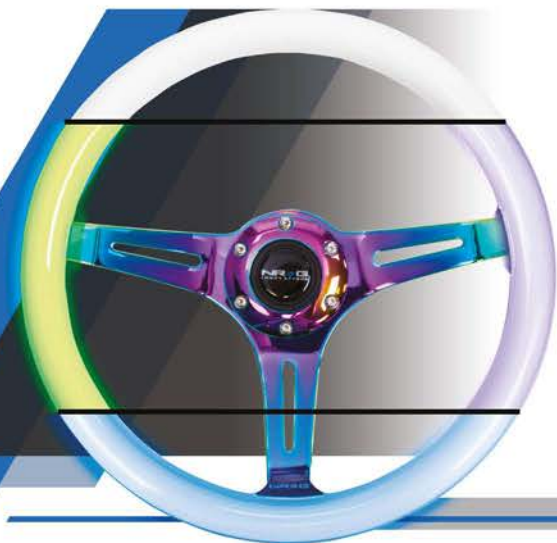

ST-015MC-GL
Luminor Series
Neochrome 3 Spoke w/ Open Slits
Glow-In-The-Dark Green | 350mm

Available in ST-015MC-GL/BL (Glow Blue)
ST-015MC-GL/PP (Glow Purple)