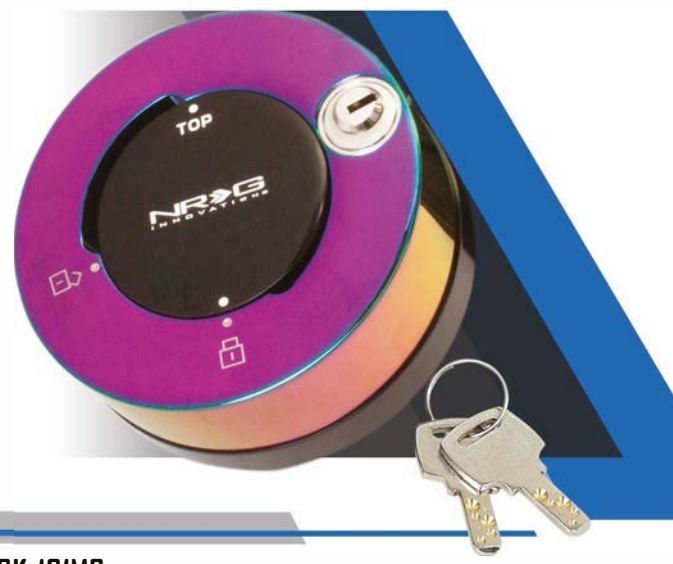

QUICK RELEASE THIN VERSION

SRK-400BK
Thin Version | Height: 1.25 in
*Not compatible with NRG Short Hub Adapter or Quick Lock System

- RD
- RG
- MC
- BL
- CF
- SL
- BK

QUICK TILT WITH LOCK

SRT-100SL
Patented Tilt Locking Mechanism w/ Lock
Available in Black : SRT-100BK

QUICK LOCK SYSTEM

SRK-2018K
2018 Quick Lock System
Rotating top to hide key area

*Not compatible with NRG Thin Version Quick Release or Quick Tilt System

QUICK LOCK SYSTEM

SRK-101MC
Quick Lock System
*Not compatible with NRG Thin Version Quick Release or Quick Tilt System