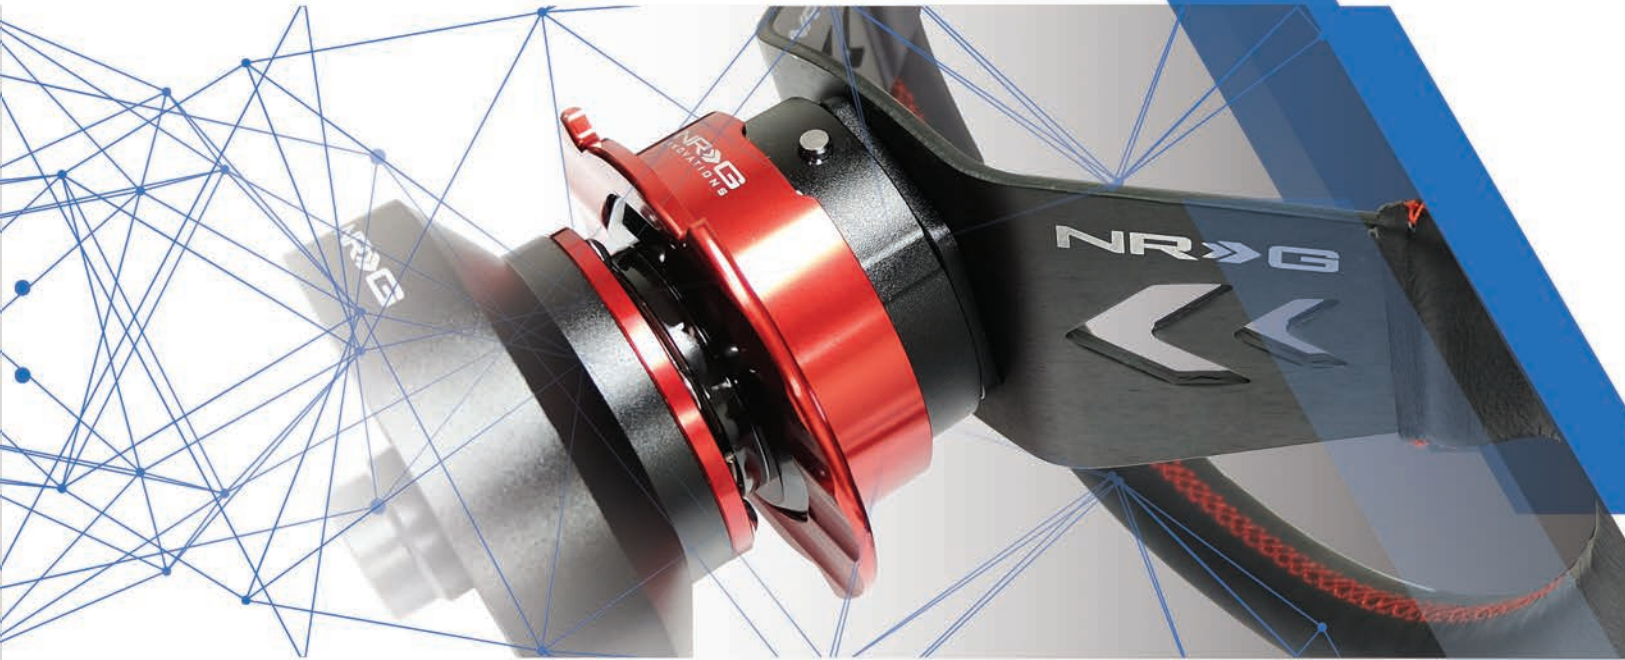

QUICK RELEASE