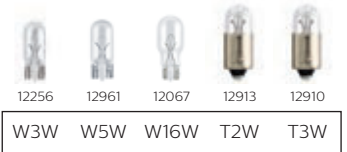

CityVision Moto

X-tremeVision Moto

BlueVision Moto

Low beam - high beam

Front indicators

Rear parking light

Licence plate lights

Front parking light