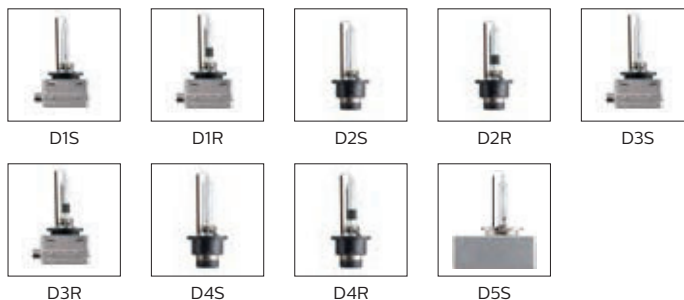

The Xenon Vision innovative replacement technology is the ideal economical solution for a **single-lamp replacement**.

Available in C1 and S1 packaging

Standard

Xenon Vision

Available in

Images for illustration purposes only