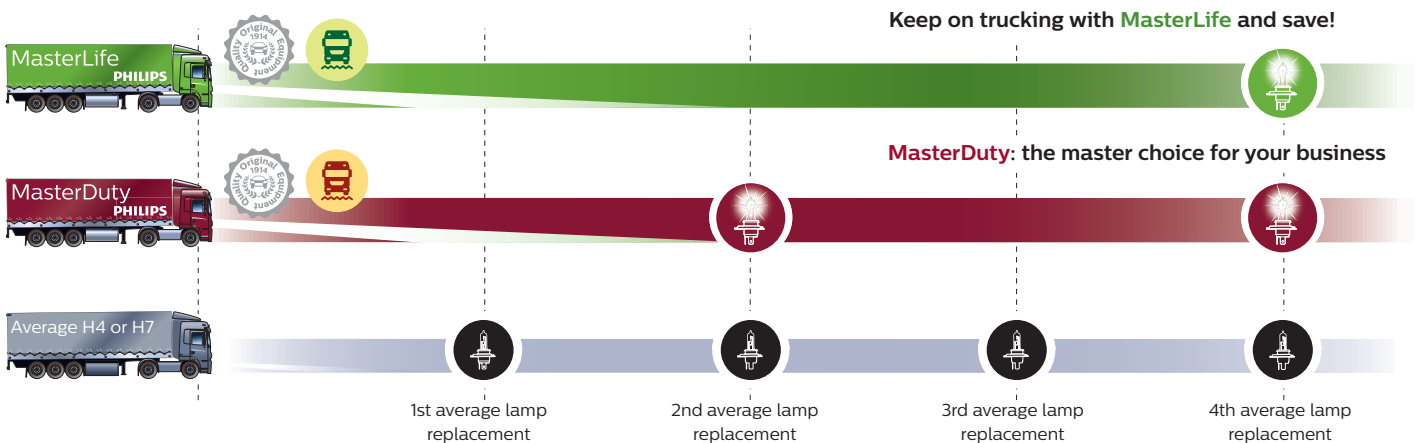

Safety and durability

Philips 24V headlighting advantage

Combining **vibration resistance** with **high quality**, Philips truck headlamps last longer than standard lamps.

Durability

MasterDuty

Built to last

- Lasts up to 500 hours
- Maximum vibration resistance
- Reinforced mount and base guards against shock
- Extra robust double-coil filament

The Philips MasterDuty headlamps are designed for **maximum vibration resistance** and excellent **lifetime**. MasterDuty is the **right choice** for drivers seeking **toughness that lasts**.