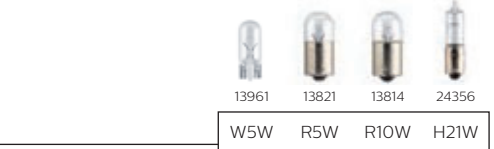

Side indicators