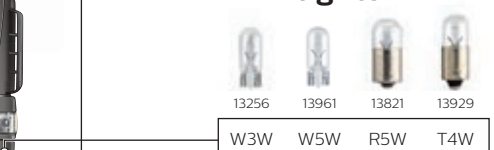

Front parking lights