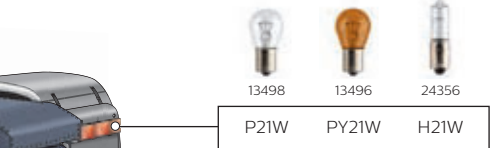

Rear indicators