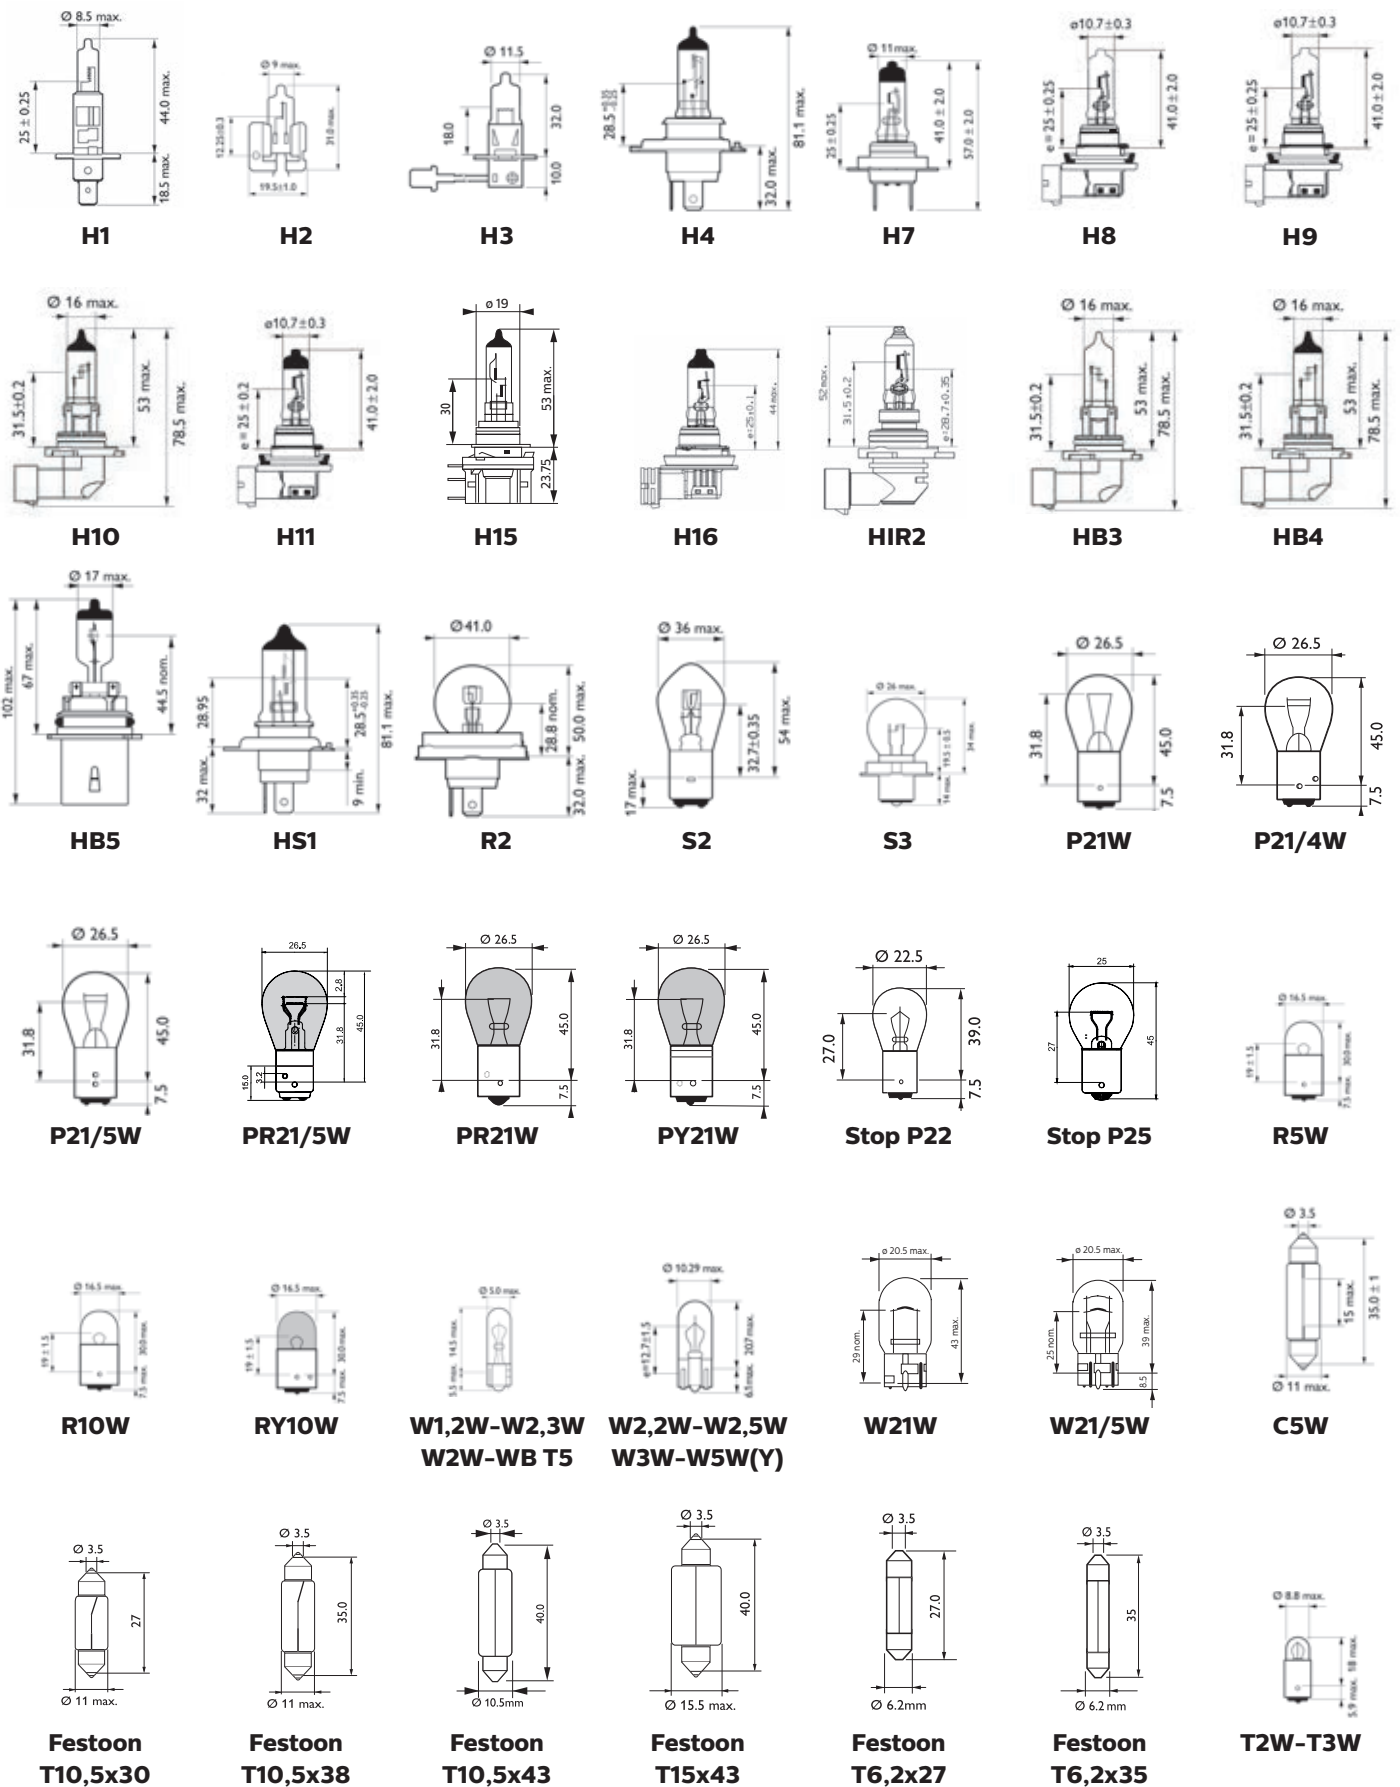

Technical illustrations

Lamps