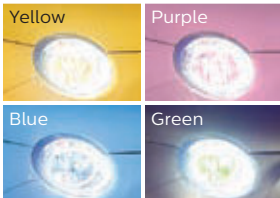

* Compared to the minimum legal standard

** Up to

*** Lifetime differs per type, indication for H7 only

Enjoy your passion

Add a touch of **color**

ColorVision

★★★★★

Beam performance