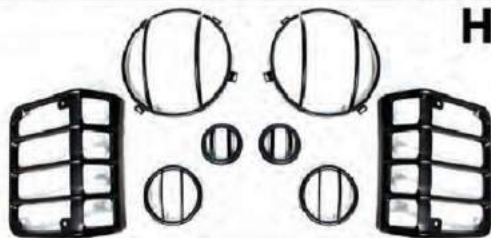

RSJ10SLT
(2) Black Tail Lights

RSJ21SLT
(2) Red Tail Lights

RSJ11SLT
(2) Smoked Turn Signals

HD IRON 07-17 JEEP LIGHT COVERS ONE YEAR WARRANTY

46

RS-JKSET01

- Durable powder coat
- Heavy duty screw mount iron exterior light covers
- Mount perfectly over our exterior lighting options or stock Jeep lighting