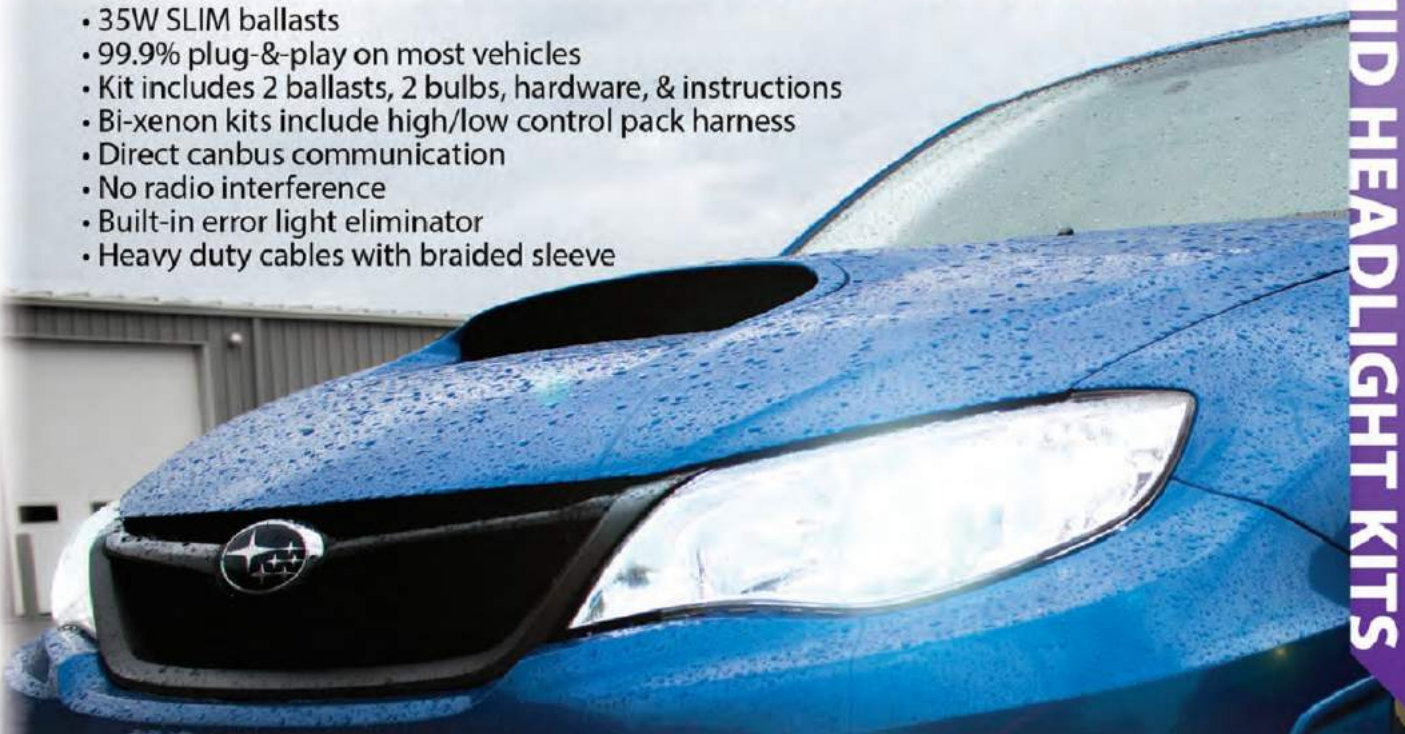

Part#

6OHM50WATT
 RS-2RES-CON-H4
 RS-2RES-CON-H13
 RS-2RES-CON-9004
 RS-2RES-CON-9007

GEN 6 35W CANBUS HID KITS

LIFETIME WARRANTY
(ONE YEAR WARRANTY ON BULBS)

HID HEADLIGHT KITS

- 35W SLIM ballasts
- 99.9% plug-&-play on most vehicles
- Kit includes 2 ballasts, 2 bulbs, hardware, & instructions
- Bi-xenon kits include high/low control pack harness
- Direct canbus communication
- No radio interference
- Built-in error light eliminator
- Heavy duty cables with braided sleeve