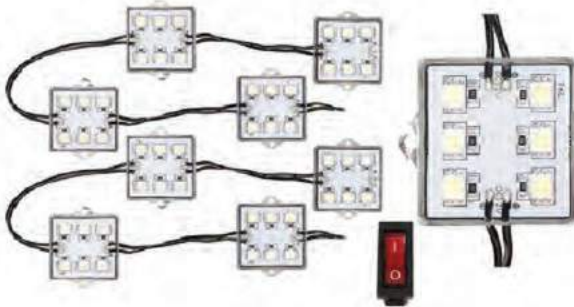

50

LED TRUCK BED LIGHTING

ONE YEAR WARRANTY

RS-LED-20BEDW
RS-LED-40BEDW
20"/40" LED Truck Bed
Strip Kit w/ Switch

- Attaches to the side wall of your truck bed, taking up virtually no room but providing ample illumination.
- Mounts using heavy duty adhesive backing
- Produces a crisp, cool white light
- 20" & 40" lengths available