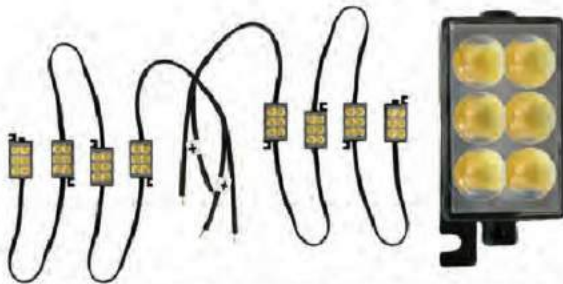

RS-4P-LEDBED

LED Truck Bed Rail Lighting (White)

- Two strips of four pods each utilizing six 3528 LEDs for effective truck bed lighting and a competitive price
- Hook mounts onto the rails of your truck bed