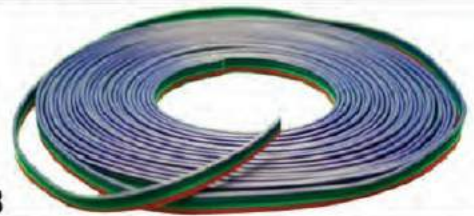

RS25FTRGB

RS50FTRGB

RS100FTRGB