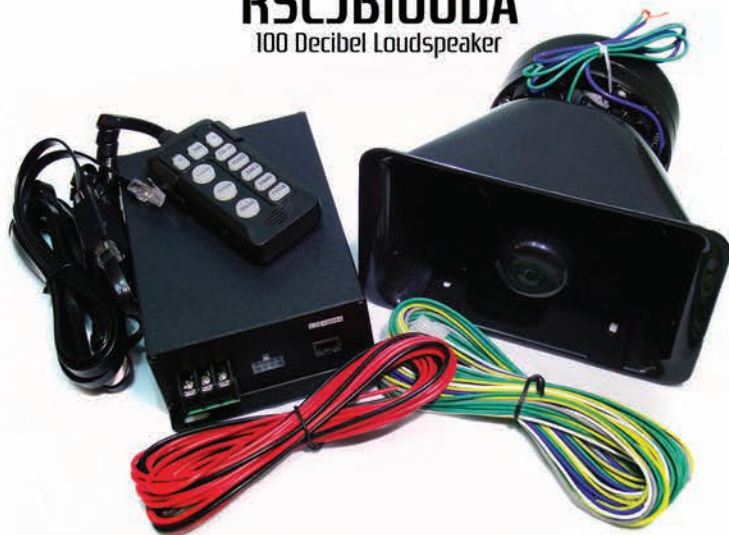

LOUDSPEAKER AND SIREN SYSTEMS

1 YEAR WARRANTY

- •Remote On/Off switch box with a built in PA volume control
- •Features a handheld wired remote/microphone
- •Support for control of up to two auxiliary lights, great for emergency or municipal spot lights
- •Eight separate siren tones at the push of a button

RSCJB100DA

100 Decibel Loudspeaker