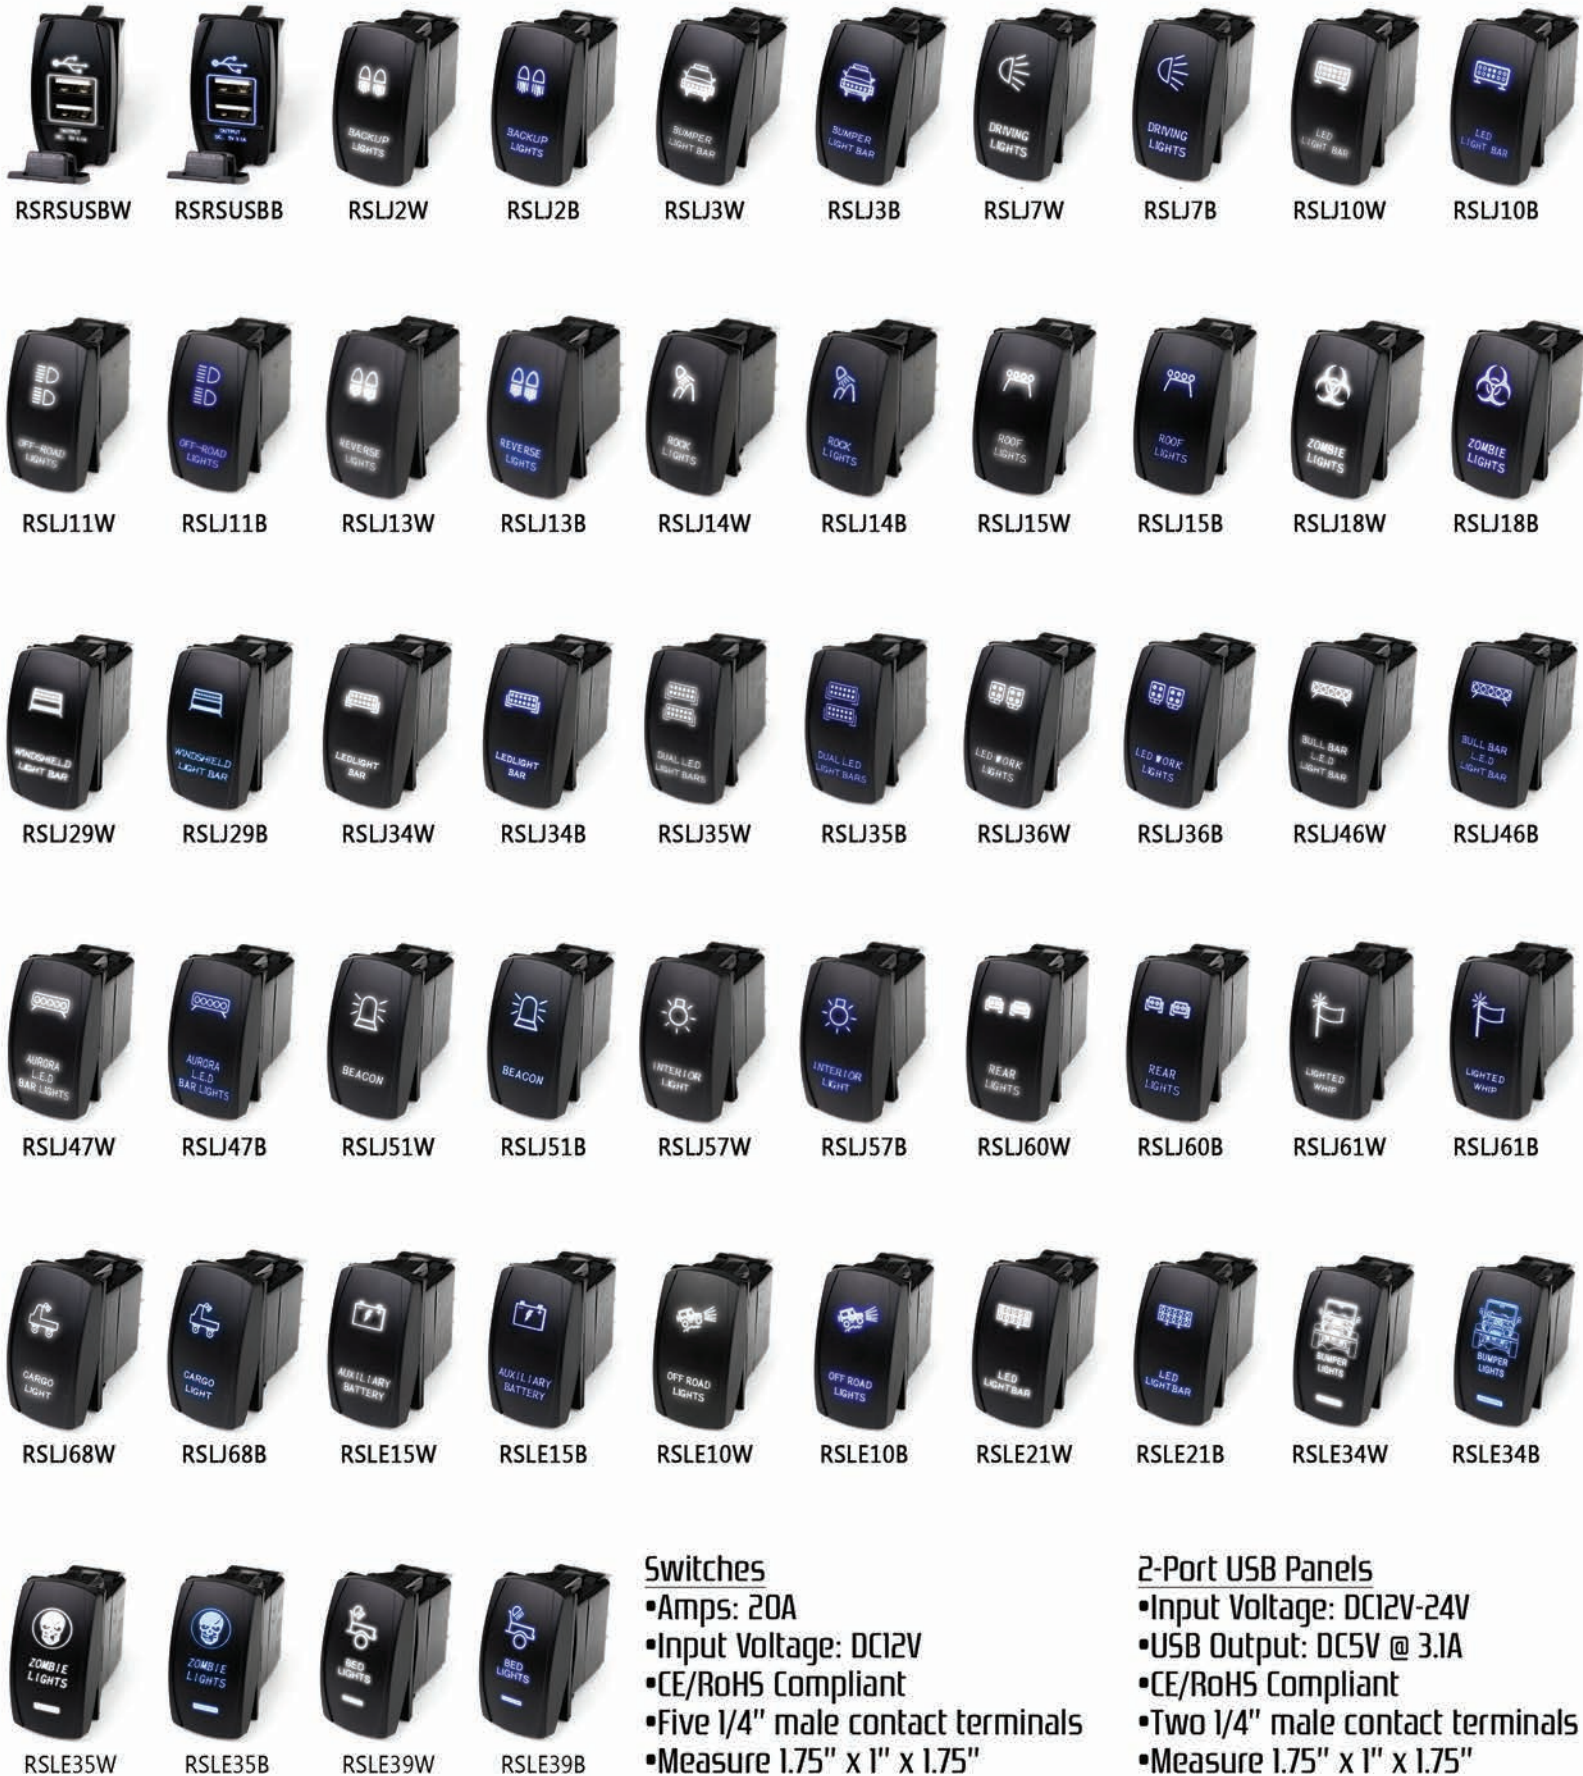

LED ILLUMINATED LOGO ROCKER SWITCHES NEW 1 YEAR WARRANTY

These single-pole, single throw LED Rocker Switches let you quickly control your lights on your offroad vehicle, truck, ATV, UTV, or boat. The switch also features two independently powered LED indicators, and easily installs in industry standard cutouts.

Available with white or blue radiance.

Switches

- Amps: 20A
- Input Voltage: DC12V
- CE/RoHS Compliant
- Five 1/4" male contact terminals
- Measure 1.75" x 1" x 1.75"

2-Port USB Panels

- Input Voltage: DC12V-24V
- USB Output: DC5V @ 3.1A
- CE/RoHS Compliant
- Two 1/4" male contact terminals
- Measure 1.75" x 1" x 1.75"