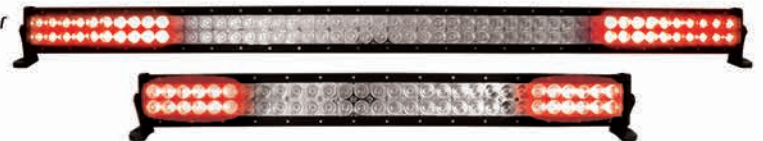

1 YEAR WARRANTY

- These surface mount LED marker lights are a quick and easy safety lighting solution for your tractor or work truck
- Simple two hole screw mount for easy and universal application
- Self strobing markers are a simple two wire installation, while the surface mount strobe lights feature pattern switching and synchronization functions.
- Wiring instructions are included with each strobe.

1 YEAR WARRANTY

These high powered, multi-function LED light bars mount to the back of your tractor or work truck for an unbelievably bright reverse light, brake light, running light, hazards, and turn signal. Perfect for night work or on road driving.

Description

- 32" 5-Function LED Light Bar
- 50" 5-Function LED Light Bar

SKU

- RS-RBAR-180W
- RS-RBAR-300W

LED TRUCK & TRAILER LIGHTS

1 YEAR WARRANTY

- Perfect for marker lights, brake lights, tail lights, or reverse lights on trucks, trailers, or tractors
- Fully illuminated crystal optic LED lens system
- S.A.E. & D.O.T. Approved