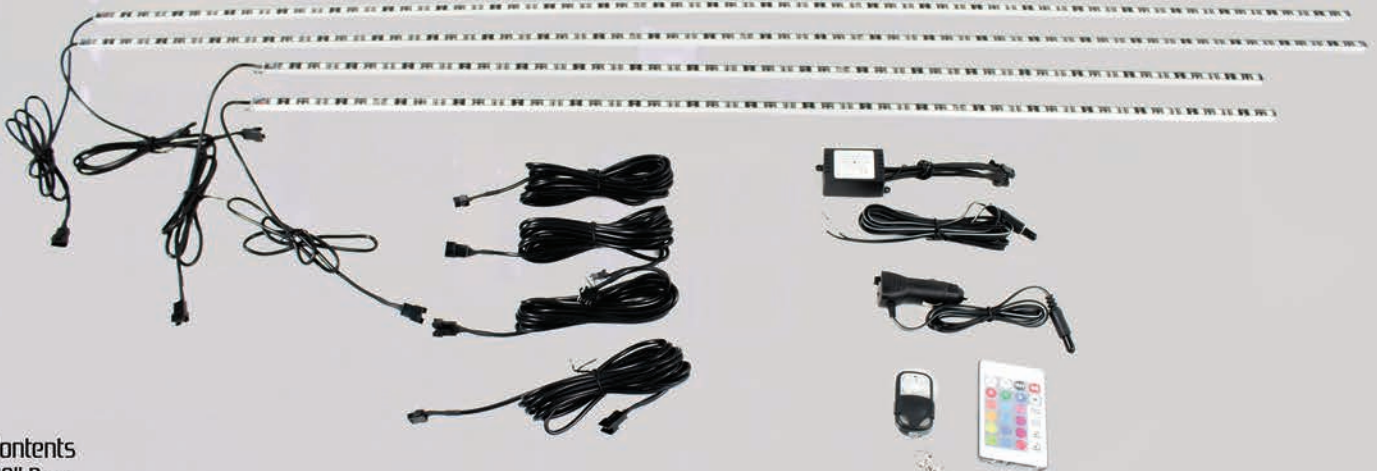

COLORADAPT! Underbody Accent Kit

- Kit Contents
- 2 - 48" Bars
- 2 - 36" Bars
- 4 - 10' Extension Cables
- 1 - Wallet-Sized Remote Control
- 1 - Mini Keychain Remote Control
- 1 - Wireless LED Controller w/ Sound Activation Function
- 1 - Car Charger plug for a quick install
- 1 - Fuse Tap Adapters for a Cleaner Install
- Mounting Hardware

- Utilizes tri-color 5050 RGB micro-LEDs for a stronger, more refined wide angle light, in an array of vibrant colors
- IP67 rated weatherproof silicone coating in an aluminum channel for a more durable kit in any environment
- Control box with two choices of remote offers 16 selectable colors with dimmer and speed control, white strobe, fade, flash, and music cycles.