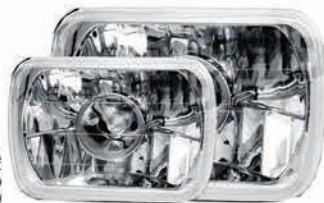

Description	SKU#	Description	SKU#
H5006 5.75" Round Projector H4 Lens w/ Halo	RS-575PHALO	H4666 4x6" Rectangle Projector H4 Lens w/ Halo	RS-4X6PHALO
H6024 7" Round Projector H4 Lens w/ Halo	RS-7PHALO	H6054 7x6" Rectangle Projector H4 Lens w/ Halo	RS-7X6PHALO