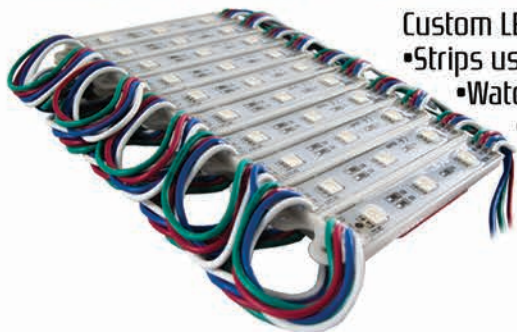

Description	SKU #
3x3" 20W/1,900 LUX HD Cube Spot Light (Pair)	RSHD20W3X3-2

The Penetrator features seven 10W emitters, for 70W of pure LED Power, producing 6,000 raw Lumens of light output. The combination flood & spot optics project light anywhere you need it, breaking through dense fog or brush.

EAGLE EYE CUSTOM LEDS

- Perfect as accent lighting, small scale utility lighting, or interior custom lighting
- Each eye utilizes individual 3W LEDs
- Lens is mounted on a 3/8" stud for quick and easy installation

LED POD STRIP LIGHTING

Custom LED pod strips can be used to accent store windows, vehicles, and other applications

- Strips use 3 high quality 5050 LEDs per pod for brighter, longer lasting quality & colors
- Waterproof silicone coating for resistance to the elements
- Pods mount with 3M adhesive tape or screws for versatile placement
- 2-wire power & ground setup for easy installation