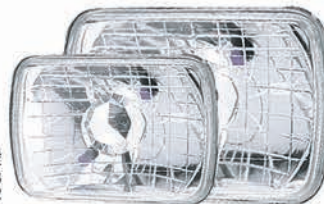

1 YEAR WARRANTY

- Diamond Cut style lens replacements for vehicles using H5006, H6024, H4666, or H6054 sealed lenses. A sleek update for a classic car.
- Compatible with H4 HID, LED, & Halogen bulbs
- Sold In Pairs