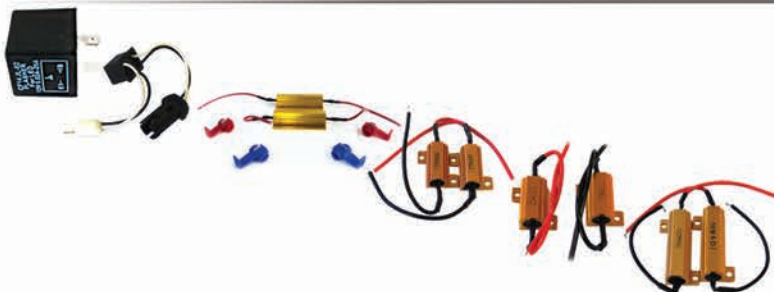

- Load resistors prevent unwanted error and warning lights by ensuring the correct load is put on the circuit
- 3-Pin turn signal flasher relay is used to prevent rapid flashing when upgrading halogen turn signals to LED turn signals in older vehicles with mechanical flashers

Description	SKU#
3-Pin 12VDC/.02-20A LED Turn Signal Flasher Relay	RS-12VFRELAY3P
T10 Base In-line Resistors (Pair)	T10RESISTOR
6 Ohm/10 Watt Load Resistors (Pair)	6OHM10WATT
6 Ohm/25 Watt Load Resistors (Pair)	6OHM25WATT
6 Ohm/50 Watt Load Resistors (Pair)	6OHM50WATT