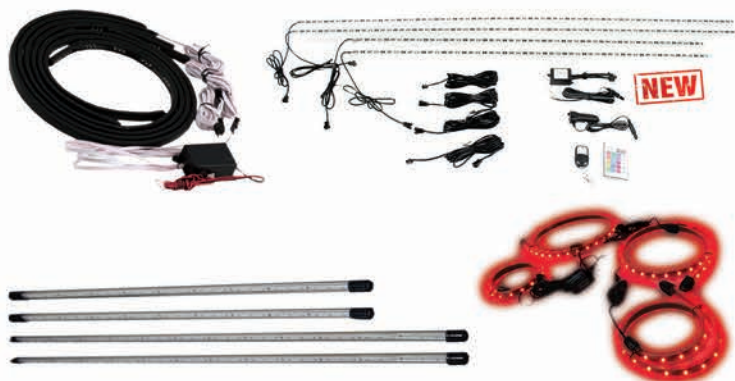

- RGB Multi-Color LED underbody kits in flexible and solid styles to suit any application
- Flexible kits include 4 flexible weatherproof tubes (2 short, 2 long)
- Solid kit includes 4 solid tubes (2 short, 2 long)
- ColorADAPT kit includes 4 heavy duty aluminum channels (2 short, 2 long)
- All kits come with all mounting hardware and required wiring

Description	SKU#
Flexible Style RGB Multi-Color LED Underbody Kit	LEDUNDERKIT
Solid Tube Style RGB Multi-Color LED Underbody Kit	RS-LEDKIT-SOLID
Flexible Style RGB Multi-Color LED Underbody Kit w/ Sound Activation	RS-FLEXSOUND
NEW - ColorADAPT Solid Channel Style RGB Multi-Color LED Underbody Kit	RSUKIT
1ft Inline Extension Cable for RS-FLEXSOUND	RS-FLEX-EXT1FT
3ft Inline Extension Cable for RS-FLEXSOUND	RS-FLEX-EXT3FT