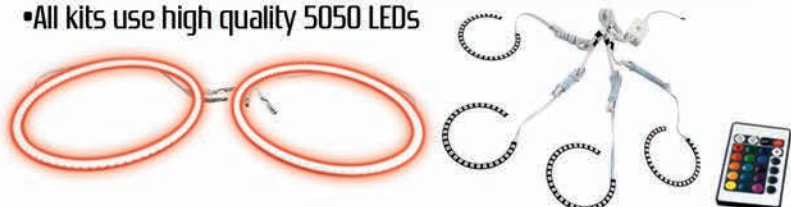

UNIVERSAL ANGEL EYE LED HALOS

1 YEAR WARRANTY

- Three to four times brighter than conventional CCFLs
- Available in single color & wirelessly controlled RGB multi-color kits
- Single color halo kits sold in pairs
- RGB multi-color kits sold in sets of four with controller & remote
- All kits use high quality 5050 LEDs