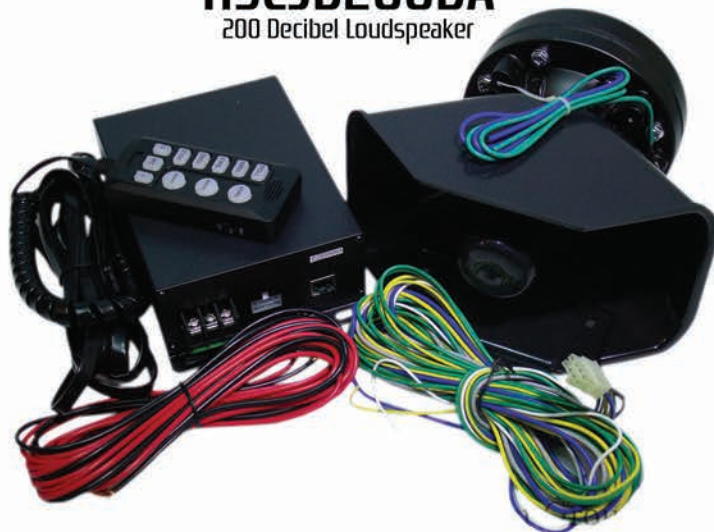

RSCJB200DA

200 Decibel Loudspeaker