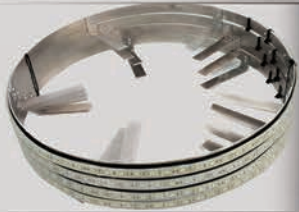

HIGH POWERED LED WHEEL LIGHT KITS

P. 53 VEHICLE INTERIOR & EXTERIOR LIGHTING