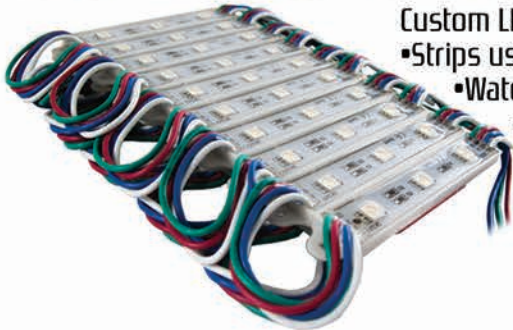

Description	SKU#
9ft 20 Module LED Pod Strip Light Kit (White)	RS-POD5050-9FT-W
9ft 20 Module LED Pod Strip Light Kit (Yellow)	RS-POD5050-9FT-Y
9ft 20 Module LED Pod Strip Light Kit (Red)	RS-POD5050-9FT-R
9ft 20 Module LED Pod Strip Light Kit (Green)	RS-POD5050-9FT-G
9ft 20 Module LED Pod Strip Light Kit (Blue)	RS-POD5050-9FT-B
15ft 30 Module LED Pod Strip Light Kit (White)	RS-POD5050-15FT-W
9ft 20 Module LED Pod Strip Light Kit (RGB Multicolor)	RS-POD5050-9FT-RGB
15ft 30 Module LED Pod Strip Light Kit (RGB Multicolor)	RS-POD5050-15FT-RGB

LED STRIP LIGHTING PARTS & ACCESSORIES

1 YEAR WARRANTY

- Controllers & amps to allow complete control of your RGB or single color LED strips
- Music controllers use a built in microphone with a sensitivity knob for sound activation
- Controllers feature multiple modes and allow direct control of cycle speed, brightness, hue, and saturation
- Replacement remotes & controllers available for both 3528 & 5050 12V 16ft RGB Strip Light Kits