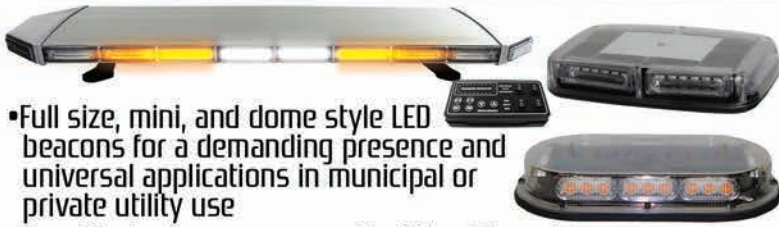

- Full size, mini, and dome style LED beacons for a demanding presence and universal applications in municipal or private utility use
- Street Series beacons covered by 1 Year Warranty
- Professional Grade beacons covered by 5 Year Warranty