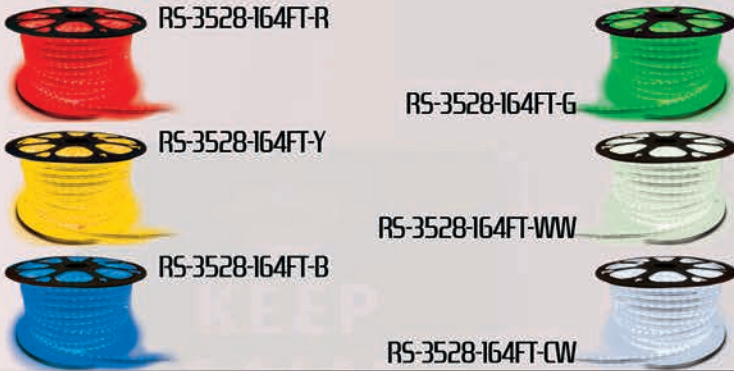

164FT 3528 ATMOSPHERE LIGHTING REELS & ACCESSORIES

1 YEAR WARRANTY

- Completely waterproof for indoor & outdoor use, perfect for pools, decks, bars, home theaters & more
- Cuttable every 20" for versatile application