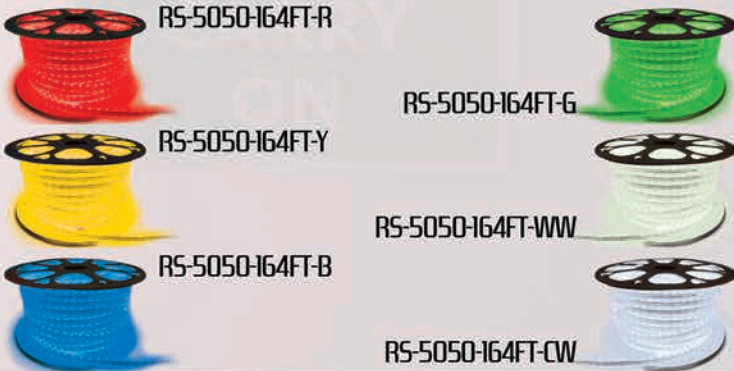

164FT 5050 ATMOSPHERE LIGHTING REELS & ACCESSORIES

1 YEAR WARRANTY

- Completely waterproof for indoor & outdoor use, perfect for pools, decks, bars, home theaters & more
- Cuttable every 20" for versatile application