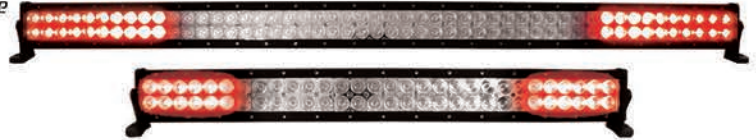

TAILGATE LED LIGHT BARS

1 YEAR WARRANTY

These high powered, multi-function LED light bars mount to the back of your vehicle for an unbelievably bright reverse light, brake light, running light, and turn signal. Perfect for tow trucks, work trucks, or any vehicle where our normal 5-function tailgate bars won't do.