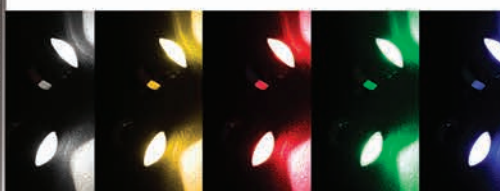

Description	SKU#
Eagle Eye Custom 3W LED Light (White)	RS-EE-WHITE
Eagle Eye Custom 3W LED Light (Yellow)	RS-EE-YELLOW
Eagle Eye Custom 3W LED Light (Red)	RS-EE-RED
Eagle Eye Custom 3W LED Light (Green)	RS-EE-GREEN
Eagle Eye Custom 3W LED Light (Blue)	RS-EE-BLUE