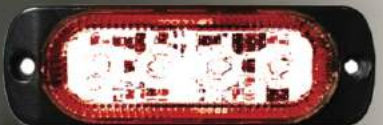

FEATURED PRODUCT

SUPER SLIM FLUSH MOUNT STROBE LED LIGHTS

- Our super slim (only 3/16") flush mount LED strobe markers with 4 or 6 LEDs feature 19 different patterns
- Simple two hole screw mount for easy and universal application
- Durable diecast aluminum base with a heavy duty polycarbonate lens to stand up to the elements
- Blue & Red available by special order

RS70014R

COMMERCIAL & MUNICIPAL LIGHTING