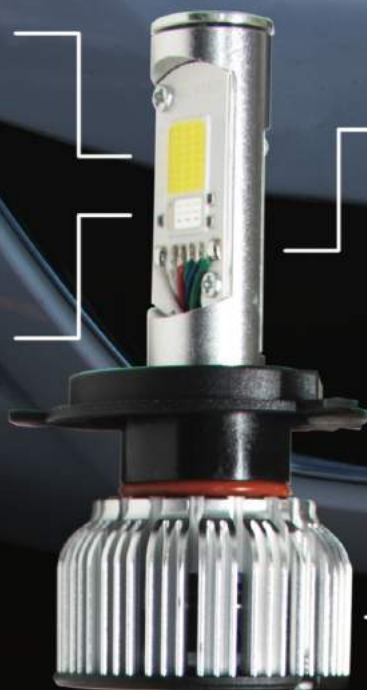

FEATURED PRODUCT

COLORSMART DEMON EYE™

RGB LED HEADLIGHTS

Race Sport Lighting's DemonEYE LED Accent Headlight kit gives you a fully functional 4,800LM/2,000 LUX headlight or fog light as well as attractive multi-color accent lighting. The DemonEYE kit features our ColorSMART Bluetooth technology, which allows you to control the color and accent pattern from your smart phone or Bluetooth enabled device. Whether on the road using the fully functional headlight or at the show using the multi-color accent DemonEYE's are a game changer!