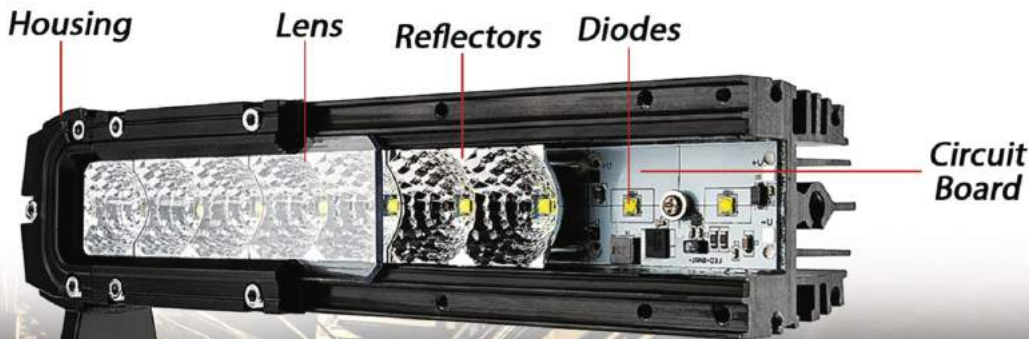

STEALTH SERIES

FEATURED PRODUCT

SINGLE ROW LED LIGHT BARS