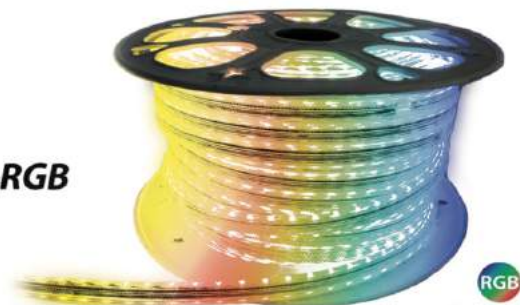

164FT 5050 INSTALLER SERIES RGB ATMOSPHERE LIGHTING REELS

Our 5050 RGB Atmosphere Lighting Reels are completely waterproof, and perfect for indoor & outdoor use. These light reels are ideal for pools, decks, bars, home theaters, and more. The reels can be cut every 20" for versatile applications. These RGB reels can be controlled by any of our wireless or inline RGB LED controllers. (Sold Separately)

- Operating voltage of 110-130VAC
- CE & ROHS Certified
- Total length: 164" per reel
- 60 LEDs, 5W per meter
- ≈ 20-24LM per LED

RS-5050-164FT-RGB

5050 RGB ATMOSPHERE LIGHTING ACCESSORIES

All the accessories you need to mount and position your 5050 atmosphere light reels everywhere in your home, from behind your TV to under your kitchen cabinets, or anywhere else you can imagine. Our accessories make setup a breeze.