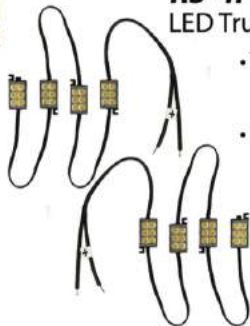

RSBRB

RSBRW

High Powered LED
Truck Bed Rail Lighting (Blue/White)

Two strips of four pods each, utilizing six 5050 LEDs for maximum light output. Installs using a simple 2-hole screw mount, and comes in Blue and White. Includes toggle switch.