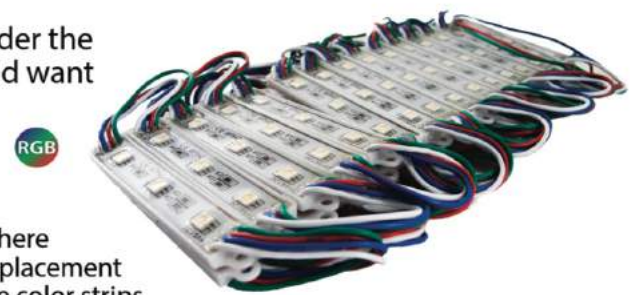

WATERPROOF LED STRIP LIGHTING

- 5050 LED strips in clear, waterproof sleeves
- IP67 rated marine grade strips
- Includes remote and controller

Description	SKU#
16ft Waterproof Sleeved 5050 LED Strip (White)	MS16FTWSTRIP-W
16ft Waterproof Sleeved 5050 LED Strip (Red)	MS16FTWSTRIP-R
16ft Waterproof Sleeved 5050 LED Strip (Green)	MS16FTWSTRIP-G
16ft Waterproof Sleeved 5050 LED Strip (Blue)	MS16FTWSTRIP-B
16ft Waterproof Sleeved 5050 LED Strip (Yellow)	MS16FTWSTRIP-Y
16ft Waterproof Sleeved 5050 LED Strip (Purple)	MS16FTWSTRIP-P
16ft Waterproof Sleeved 5050 LED Strip (RGB)	MS16FTWSTRIP-RGB
16ft Waterproof Sleeved 5050 LED Strip (UV)	MS16FTWSTRIP-UV
24ft Waterproof Sleeved 5050 LED Strip (White)	MS24FTWSTRIP-W
24ft Waterproof Sleeved 5050 LED Strip (Red)	MS24FTWSTRIP-R
24ft Waterproof Sleeved 5050 LED Strip (Green)	MS24FTWSTRIP-G
24ft Waterproof Sleeved 5050 LED Strip (Blue)	MS24FTWSTRIP-B
24ft Waterproof Sleeved 5050 LED Strip (Yellow)	MS24FTWSTRIP-Y
24ft Waterproof Sleeved 5050 LED Strip (RGB)	MS24FTWSTRIP-RGB

LED POD STRIP LIGHTING

Custom LED pod strips can be used to accent under the seats or control panel, or anywhere else you could want on your boat.

- Perfect for lighting up your boat's interior
- Waterproof silicone coating for resistance to the elements
- Pods can be wired individually or kept in series to fit anywhere
- Pods mount with 3M adhesive tape or screws for versatile placement
- 2-wire power & ground setup for easy installation on single color strips
- Strips use 3 high quality 5050 LEDs per pod for brighter, longer lasting quality & colors