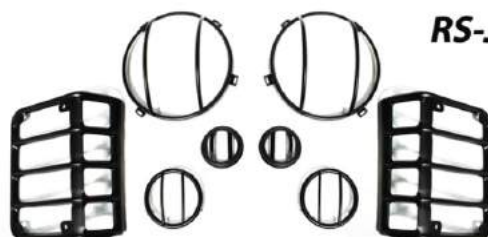

RS-JKSET01