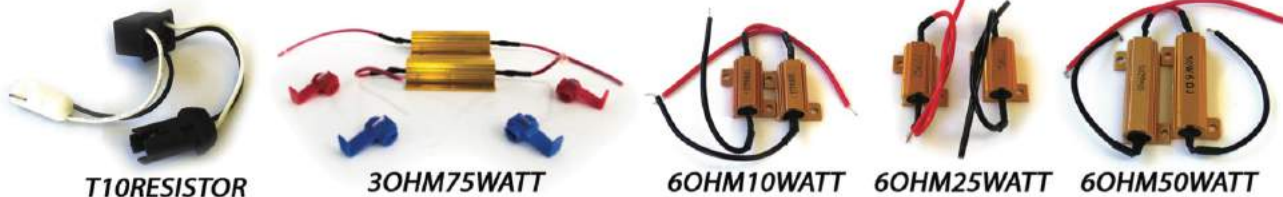

LOAD RESISTORS

- Load resistors prevent unwanted error and warning lights by ensuring the correct load is put on the circuit
- 3-Pin turn signal flasher relay is used to prevent rapid flashing when upgrading halogen turn signals to LED turn signals in older vehicles with mechanical flashers

30HM75WATT

6OHM10WATT

6OHM25WATT

6OHM50WATT

Description	SKU#
3-Pin 12VDC/0.02-20A LED Turn Signal Flasher Relay	RS-12VFRELAY3P
T10 Base In-line Resistors (Pair)	T10RESISTOR
6 Ohm/10 Watt Load Resistors (Pair)	6OHM10WATT
6 Ohm/25 Watt Load Resistors (Pair)	6OHM25WATT
6 Ohm/50 Watt Load Resistors (Pair)	6OHM50WATT
3 Ohm/75 Watt Load Resistors (Pair)	3OHM75WATT

REPLACEMENT SOCKETS

- Great for retrofits, aftermarket installations, or replacing failed sockets
- Available for all LED bases we carry
- Sold individually