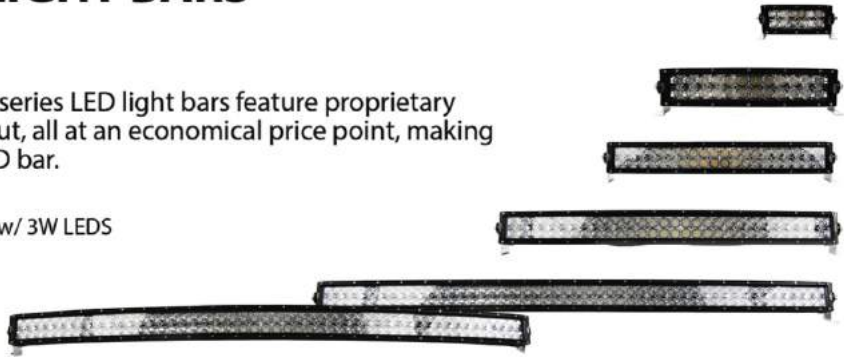

LED LIGHT BARS

Race Spot Lighting's ECO-LIGHT series LED light bars feature proprietary optics for unmatched light output, all at an economical price point, making them our premier entry level LED bar.

- ECO-LIGHT series LED light bars w/ 3W LEDs
- Wraparound bars available
- IP67 weatherproof rated
- 9V-16V range
- 2.8-23.8 Amps

Description	SKU#
6.5" ECO-LIGHT Series LED Light Bar	RS36
12.5" ECO-LIGHT Series LED Light Bar	RS72
21.5" ECO-LIGHT Series LED Light Bar	RS120
31.5" ECO-LIGHT Series LED Light Bar	RS180
41.5" ECO-LIGHT Series LED Light Bar	RS240
50" ECO-LIGHT Series LED Light Bar	RS288
52" ECO-LIGHT Series LED Light Bar	RS300

Description	SKU#
12.5" ECO-LIGHT Series LED Wraparound Light Bar	RS72-WA
21.5" ECO-LIGHT Series LED Wraparound Light Bar	RS120-WA
31.5" ECO-LIGHT Series LED Wraparound Light Bar	RS180-WA
41.5" ECO-LIGHT Series LED Wraparound Light Bar	RS240-WA
50" ECO-LIGHT Series LED Wraparound Light Bar	RS288-WA
52" ECO-LIGHT Series LED Wraparound Light Bar	RS300-WA