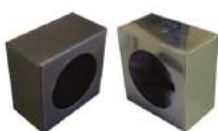

RS-O6.5-GA
6x2.5" Oval
w/ Grommet

RS-.75-GW
0.75" Round
w/ Grommet

RS-.75-GR
0.75" Round
w/ Grommet

RS-.75-GA
0.75" Round
w/ Grommet

RS-O6.5-GW
6x2.5" Oval
w/ Grommet

LED TRUCK & TRAILER LIGHT BOXES

- Powder coated or polished stainless steel enclosures for our LED truck and trailer light replacements.
- Sealed enclosures with knockouts that fit out 2", 2.5", & 4" Round, as well as 6x2.5" Oval truck and trailer lights.