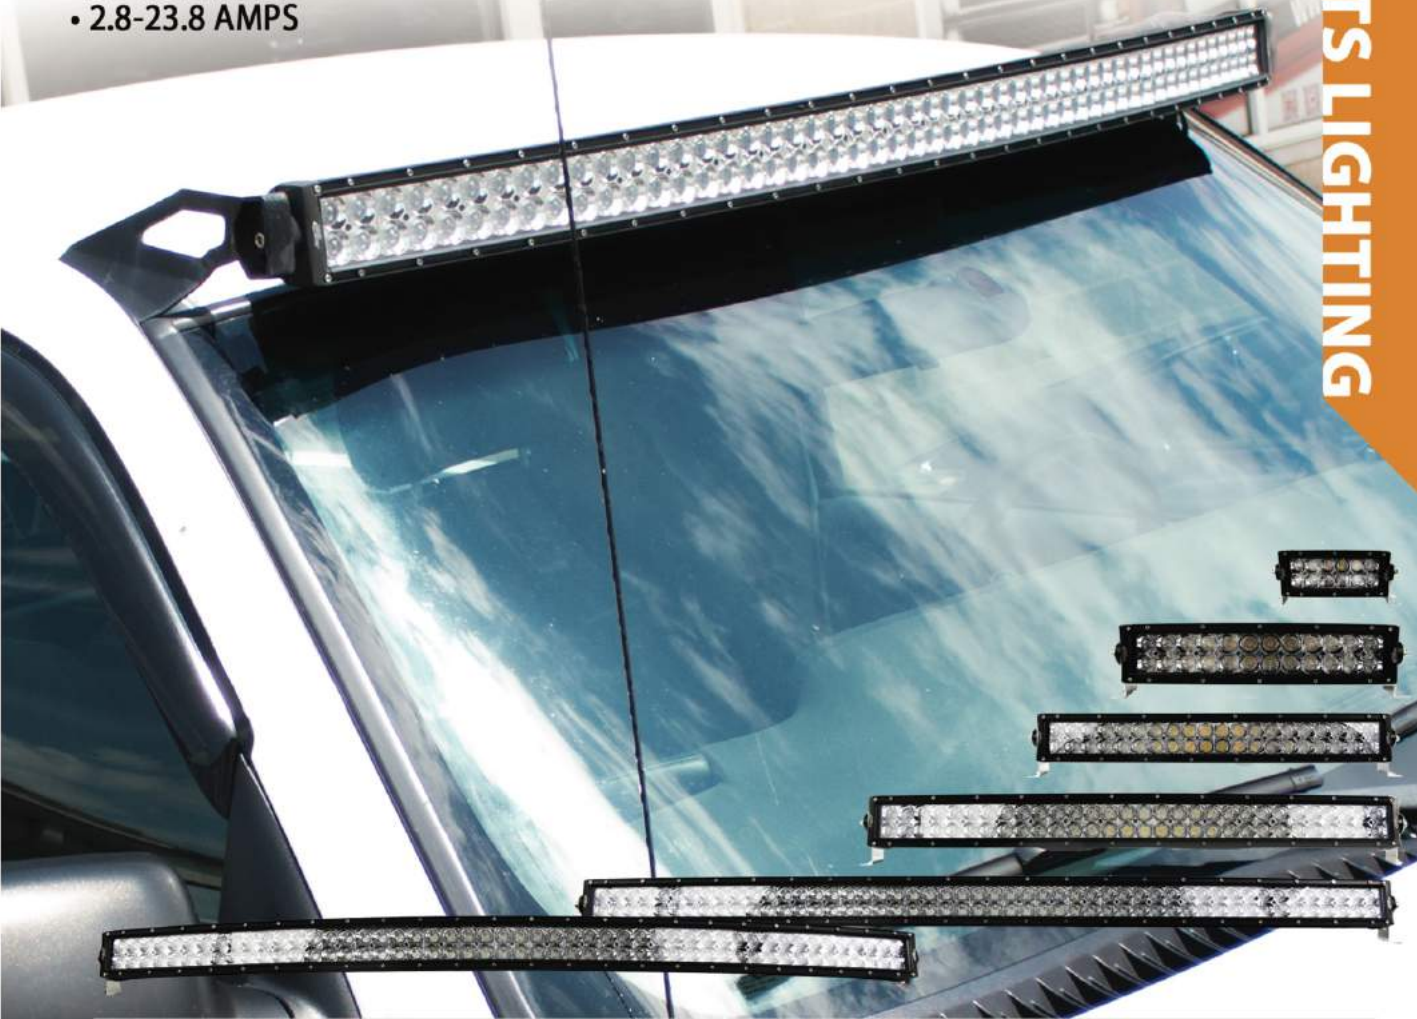

LED LIGHT BARS

- ECO-LIGHT SERIES LED LIGHT BARS w/ 3W LEDs
- WRAPAROUND BARS AVAILABLE
- IP68 WATERPROOF RATED
- 9V-16V RANGE
- 2.8-23.8 AMPS

POWERSPORTS LIGHTING