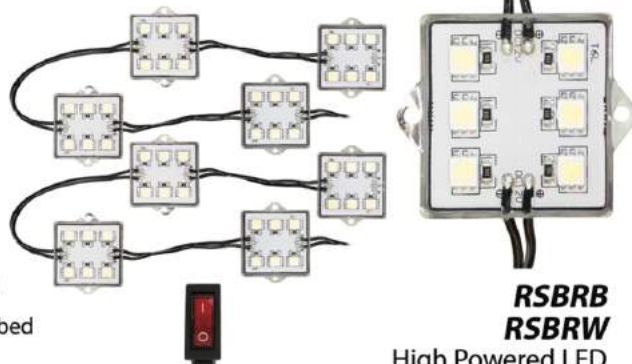

RSBRB

RSBRW

High Powered LED
Truck Bed Rail Lighting (Blue/White)

Two strips of four pods each, utilizing six 5050 LEDs for maximum light output. Installs using a simple 2-hole screw mount, and comes in Blue and White. Includes toggle switch.

LED THIRD BRAKE LIGHTS

- Easily installed with adhesive backing and simple two wire install
- Provides additional driving safety
- Intended for interior use

- Easily installed with 2-hole screw mounts and simple two wire install
- Provides additional driving safety
- Intended for exterior use

Description	SKU#
6" Third Brake Light Interior LED Bar	RS-NBL-145-A
11" Third Brake Light Interior LED Bar	RS-NBL-325-A
15" Third Brake Light Interior LED Bar	RS-NBL-485-A
24" Third Brake Light Interior LED Bar	RS-NBL-805-A

Description	SKU#
17" Screw Mount High Power 9-LED Tail/Brake Light (Red Lens)	RS-17-RED
17" Screw Mount High Power 9-LED Tail/Brake Light (Clear Lens)	RS-17-CLEAR