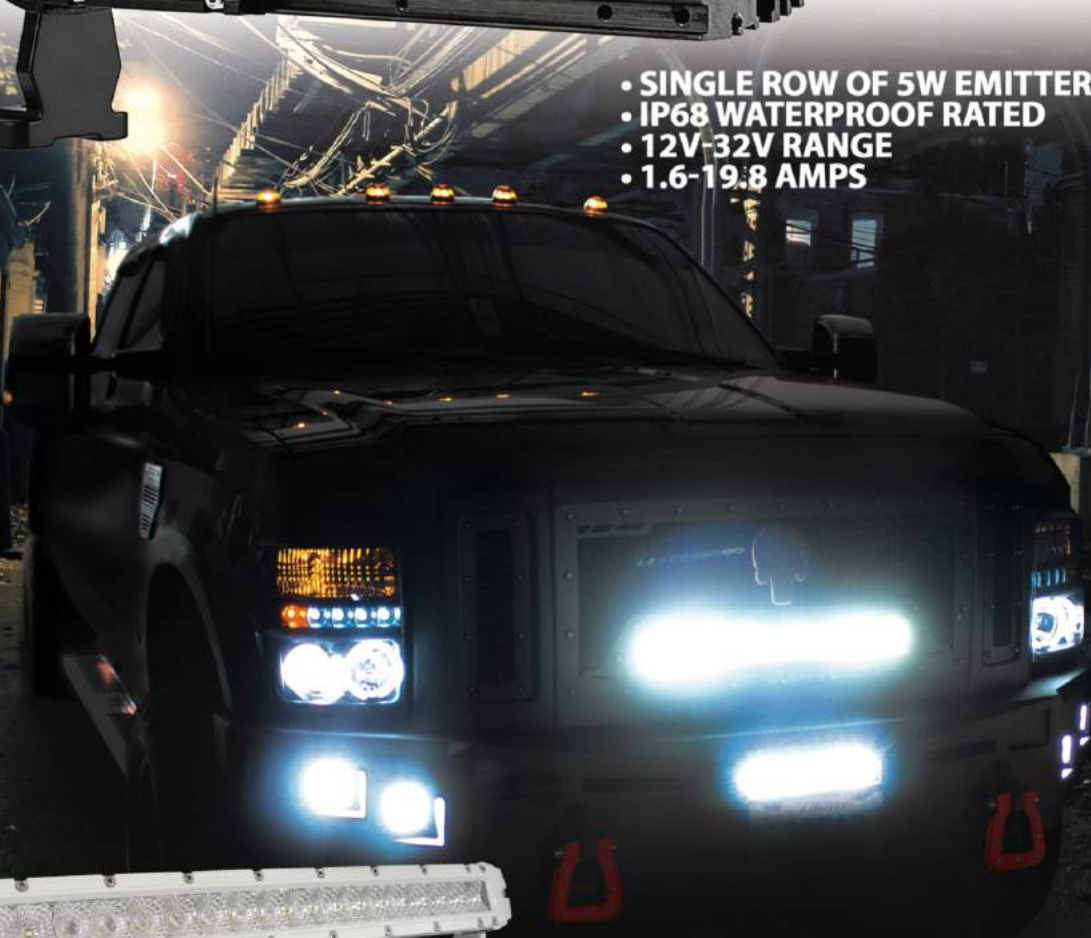

- SINGLE ROW OF 5W EMITTERS
- IP68 WATERPROOF RATED
- 12V-32V RANGE
- 1.6-19.8 AMPS