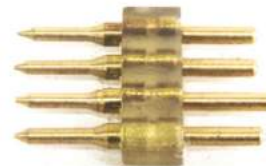

RS-CP5050SC
Connector Pin