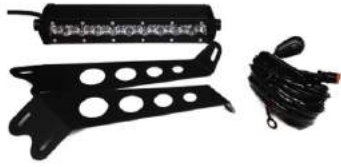

RS-L10-12W

RS-L12-12W

RS-L14-12W

RS-L18-100W

RS-L13-50W

**RSJ074WD-SR
RSJ8401-SR**

Description	SKU#
2x12W 3x3" Cube Spot w/ L14 Jeep Wrangler JK 07-16 Window Pillar Mount	RS-L10-12W
2x12W 3x3" Cube Spot w/ L14 Jeep Wrangler JK 07-16 Window Pillar Mount	RS-L12-12W
50W 12" Single Row LED Light Bar w/ L13 Jeep Wrangler JK 07-16 Light Bar Hood Mount Bracket	RS-L13-50W
4x12W 3x3" Cube Spot w/ L14 Jeep Wrangler JK 07-16 Window Pillar Mount	RS-L14-12W
100W 22" Single Row LED Light Bar w/ L18 Jeep Wrangler JK 07-16 Light Bar Hood Mount Bracket	RS-L18-100W
07-17 4WD Jeep JK Wrangler Complete Stealth Light Bar Kit	RSJ074WD-SR
84-01 2/4WD Jeep XJ Cherokee Complete Stealth Light Bar Kit	RSJ8401-SR