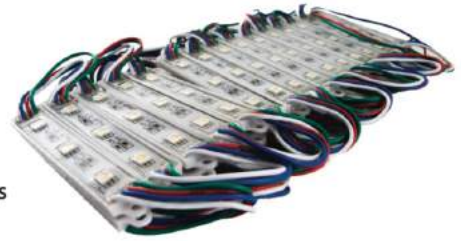

LED POD STRIP LIGHTING

Custom LED pod strips can be used to accent store windows, vehicles, and other applications

- Waterproof silicone coating for resistance to the elements
- Pods mount with 3M adhesive tape or screws for versatile placement
- 2-wire power & ground setup for easy installation on single color strips
- Strips use 3 high quality 5050 LEDs per pod for brighter, longer lasting quality & colors