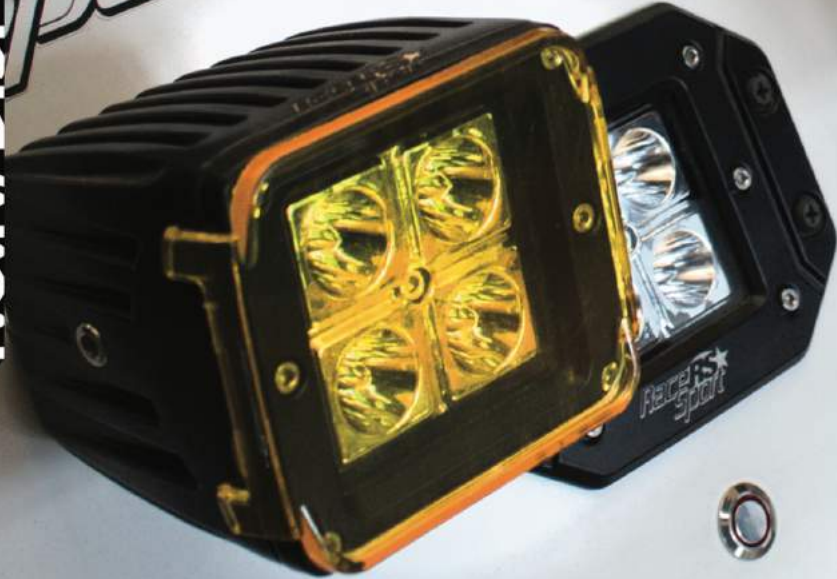

P.O.P., DISPLAYS, & DISPLAY PROGRAMS

RS
port

RACE SPORT LIGHTING DISPLAYS

Our clean and attractive displays showcase Race Sport Lighting products in easy to understand layouts and with interactive controls. These displays are specially designed for cohesion and readability, ensuring the maximum visibility for your customers. The use of interactive displays improve customers' understanding of the product and increase sales. Get your's today!