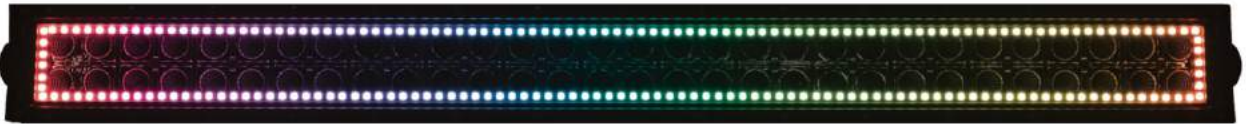

Description	SKU#
HD Bar Tube Mount Brackets	RS-BRACKET2

These 3ft extension cables for all of our HD LED light bars make for a simpler and cleaner installation by helping to eliminate the need to splice wires.

Description	SKU#
2ft HD Bar Wiring Extension	RS-HD-EXT

Complete with remote, this controller adds strobe & dimming functions to your bars or spots. RSBARCON1 is great for spots, or for light bars from 4"-42" at a maximum output of 240W. RSBARCON2 is great for spots, or for light bars from 4"-54" at a maximum output of 360W.

Description	SKU#
Remote Control Kit for Bars/Spots (Up to 240W/20A/12V)	RSBARCON1
Remote Control Kit for Bars/Spots (Up to 360W/30A/12V)	RSBARCON2

HALO DRL

SERIES

LED LIGHT BARS

- 10W Cree LEDs
- High-Powered LED halos
- 50,000 hour life span
- Durable aluminum housing
- Low power mode with only the Halos
- Offers increased vehicle visibility off-road and on the trail
- Includes standard "L" bracket mounts

COLORADAPT!

LED LIGHT BARS & SPOTS

Race Sport's ColorADAPT technology combines micro-LEDs of all colors into one refined wide angle light, giving you a stronger, more vibrant light with more color options.