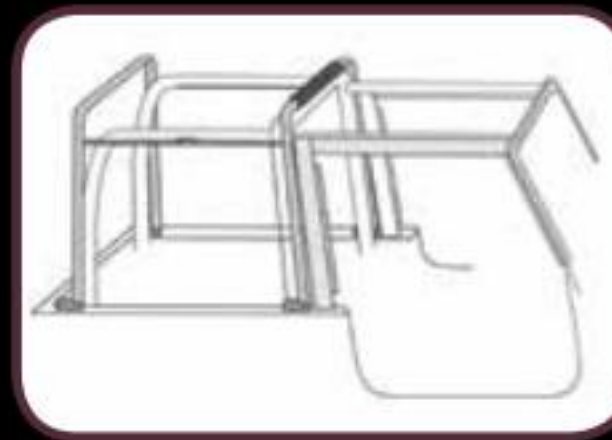

Jeep Soft Cab Top

HARDWARE & WINDSHIELD CHANNEL
SOLD SEPARATELY

RAMPAGE
PRODUCTS

13

FULL CAB ENCLOSURE AND REAR TONNEAU COVER

- Encloses Wrangler driver/passenger compartment and rear storage area with factory-grade soft top fabric and colors
- Attaches to factory belt rail system and rear tailgate bar with zipper and hook & loop fastener
- Zip-out rear window; also includes a lower access door that zips for rear, inside tonneau access
- Installs the same as a regular soft top; goes over factory soft top bow system
- Hardware is necessary for Cab Top installation. Windshield channel required for front Cab Top attachment. Original Equipment soft top door surrounds and tailgate bar are required to attach this top - **Sold Separately**
- Door Skins not included; order separately if needed for half door applications

11 GRAY

15 BLACK DENIM

17 SPICE

Jeep Soft Cab Top