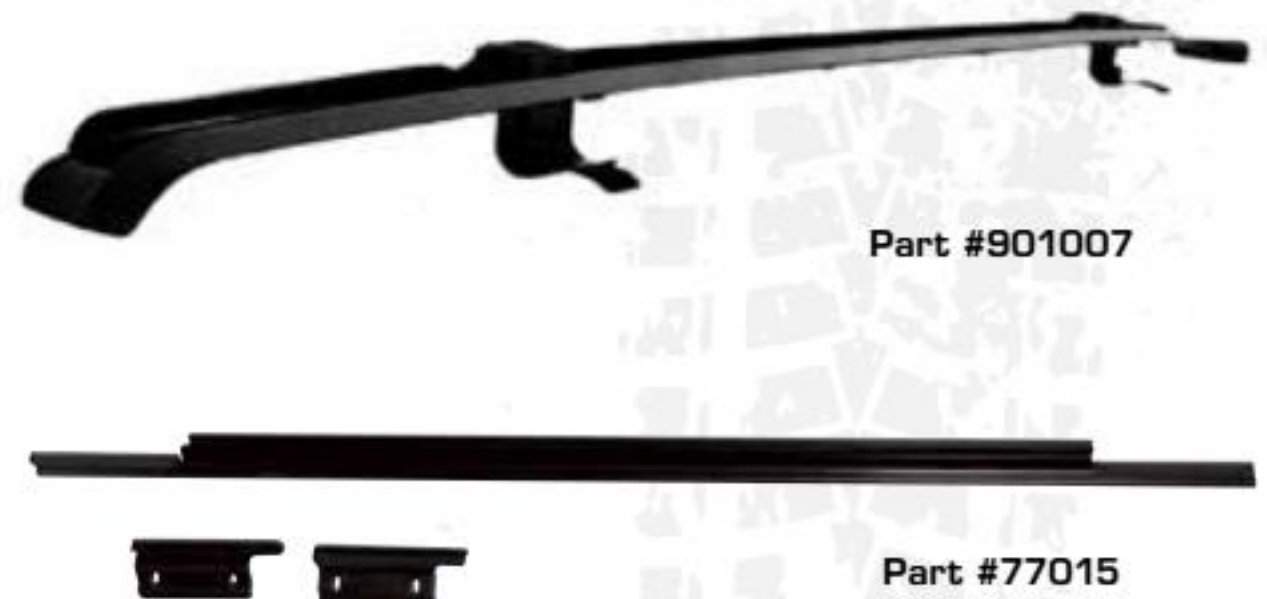

FRAMELESS TOP COMPONENTS

Part #901007

Part #77015

Soft Top Hardware

Year	Model	Description	UOM	Part #
97-06	Wrangler TJ	Windshield Channel	EA	901004
87-06	Wrangler YJ & TJ	Tailgate Bar	EA	77015
87-95	Wrangler YJ	Windshield Upright Insert	PR	69998
87-95	Wrangler YJ	Tub Rail Kit	KIT	69997