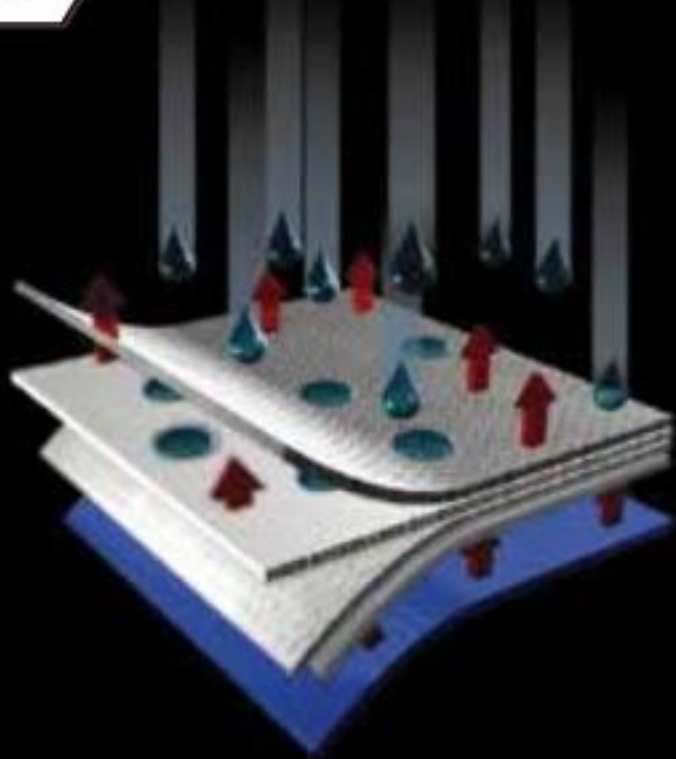

- Compact and lightweight, Cab Cover easily slips over the windshield frame for a snug fit
- Strap and elastic attachments in front (around mirrors) and rear of vehicle
- Ultraviolet protection against sun and heat build-up
- Soft non-woven backing pampers paint finish

46

BREATHABLE 4 LAYER MATERIAL

- Breathable covers repel water, but won't trap moisture.
- Protects your vehicle's finish from sun, dirt, droppings, and other airborne pollutants
- 4-layer non-woven polypropylene construction blocks harmful paint contaminants
- Water-resistant diamond-bond fabric protects vehicle finish from the elements while maintaining breathability
- Soft, durable backing pampers paint finish
- Features double-stitched elastic hem in front and rear to secure under bumper
- Side grommets for tie downs or cable lock
- Includes lock, cable, and storage bag