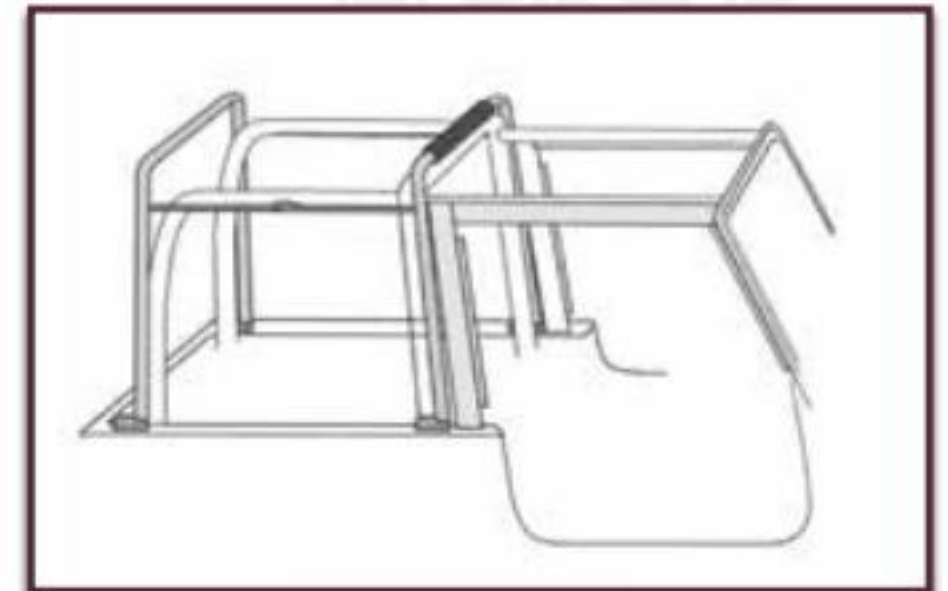

## Complete Soft Top & Frame

INCLUDES EVERYTHING FOR INSTALLATION  
FABRIC TOP, WINDOWS, FRAME & HARDWARE

COMPLETE SOFT TOP KIT, 87-95 JEEP WRANGLER (YJ)

**RAMPAGE**  
PRODUCTS

11

- Includes factory-grade fabric top, windows, frame and hardware, bows, and soft top storage bag
- Upgraded, adjustable spreader bars
- DOT-compliant windows, available in factory clear vinyl or dark privacy tint (35%)
- Heat sealed seams, windows; marine-grade molded-tooth zippers
- Replaceable side and rear windows with heavy-duty molded-tooth, scooped zippers
- Zippered driver/passenger storage compartments
- Rear tonneau for hiding valuables and sealing top
- Off-road organizer designed to hold owner's manual, tools, registration, and other important papers
- Fits with full steel doors (68035 only)