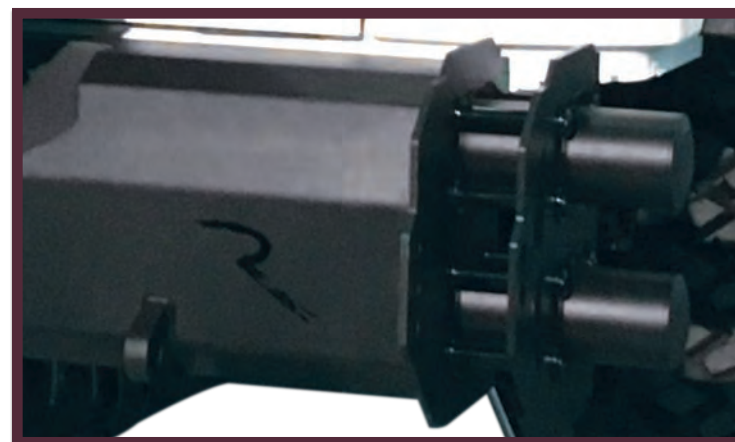

ALL NEW

Rampage™ extends the Rock Rage bumper series with a new winch-ready front bumper for the JK and JKU. Designed with hard lines and raised angled ends for better articulation and superior off-road clearance. The Rock Rage is a great looking trail-ready upgrade to factory bumpers.

Features:

- Fabricated from durable 3/16" steel with a black textured powder-coat finish
- Integrated winch plate, round bull bar and reinforced
- ID-ring shackle mounts
- Mounting tabs for auxiliary lights and 4" receptacles that allows installation of OE style fog lights
- Available for 2007-2018 Jeep JK & JKU
- Backed by a three year limited warranty

Rock Rage JK Bumper				
Year	Make	Model	SubDetail	Part #
07-18	Jeep	Wrangler JK	2 Dr & 4 Dr	99306

Center Bull Bar
Part #9950909

LED Light Bar
Included

Side Extensions
Part #9950910

(Shown with optional add-ons, Center Bull Bar & Side Extensions)

Customize the look and functionality of your bumpers for any purpose. Exclusive TrailRam features makes this bumper optimal for high travel suspensions & tight approach angles.

Features:

- Integrated single-row 20W LED light bar Included
- Centerpiece Stubby with 3" steel cap welded ends
- Manufactured in America from 3/16" steel
- Factory mounting points for easy installation
- Black texture powder-coated finish

Optional Add-ons:

- Five year limited warranty
- Side extensions (sold in pairs)
  - Bolt on in minutes, offering superior fender protection
- Center bull bar
- Winch plate
  - accommodates up to a 15k lb. winch

TrailRam Modular™ Front Bumper for JK