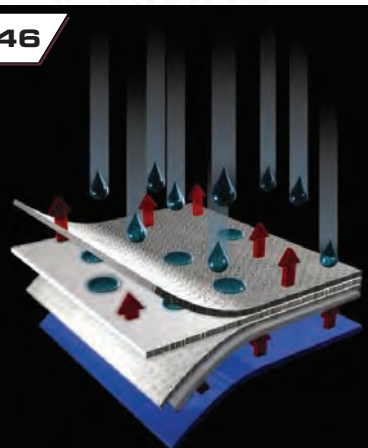

UV Stabilized Clear Urethane

Simple Plugin Installation

Waterproof Electrical System

TailGate LED Light Bar

Length	Turn Signals	Brake Lights	Flasher Lights	Running Lights	Reverse Lights	UOM	Part #
60"	Yes	Yes	Yes	Yes	No	EA	960134
49"	Yes	Yes	Yes	Yes	No	EA	960135
60"	Yes	Yes	Yes	Yes	Yes	EA	960136
49"	Yes	Yes	Yes	Yes	Yes	EA	960137