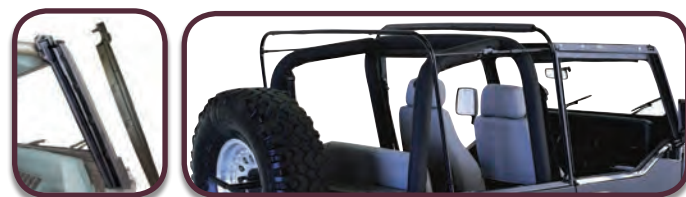

YJ REPLACEMENT SOFT TOP HARDWARE

EXCLUSIVE FEATURE: adjustable spreader bars (verses factory std) – these are completely adjustable to tighten or loosen soft top as necessary

- Powder-coat Finish for a Long-Life Expectancy
- Window Door Frames Sold Separately

Soft Top Hardware				
Year	Model	Product Description	UOM	Part #
87-95	Wrangler YJ	Windshield Upright Inserts (Door Surround Attachment)	PR	69998
87-95	Wrangler YJ	Tub Rail Kit	PR	69997
87-95	Wrangler YJ	Soft Top Hardware	KIT	69999