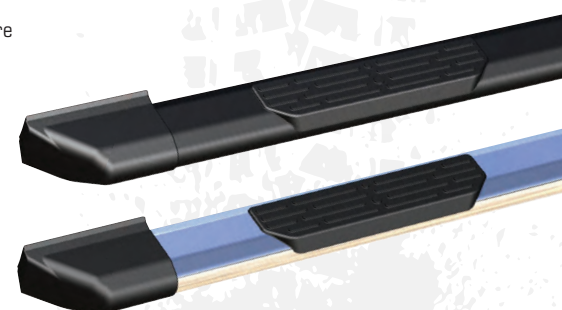

Xtremeline Side Bars

Year	Model	Color / Finish	UOM	Part #
07-18	Wrangler JK 2 Dr	Stainless Steel Step Bar, 70"	PR	14170
07-18	Wrangler JK 4 Dr	Stainless Steel Step Bar, 80"	PR	14180
07-18	Wrangler JK 2 Dr	Smooth Semi-Gloss Black Step Bar, 70"	PR	16170
07-18	Wrangler JK 4 Dr	Smooth Semi-Gloss Black Step Bar, 80"	PR	16180
07-18	Wrangler JK 2&4 Dr	Xtremeline Bracket Kit for 70" Running Board	SET	14301