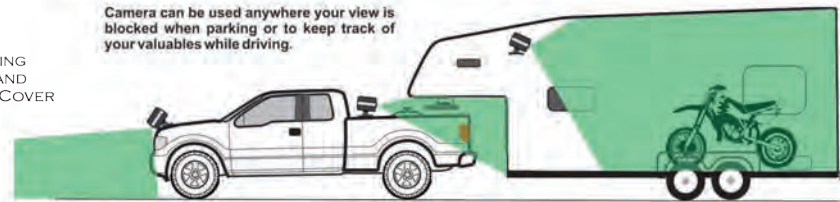

Part #7710

PORTABLE WIFI BACKUP CAMERA

Wide angle lens and HiDef picture quality means you get a high quality image on your viewing device

Camera can be used anywhere your view is blocked when parking or to keep track of your valuables while driving.