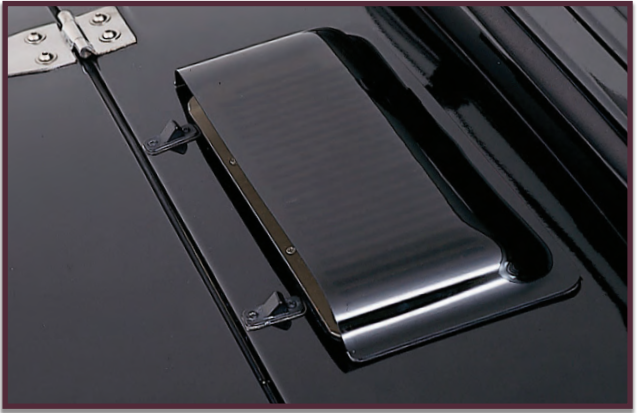

AIR SCOOPS

- Increase heater and air conditioner efficiency and improve airflow through your vents
- Available in dark smoke acrylic or chrome plastic; no-drill installation

Air Scoop				
Year	Model	Description	UOM	Part #
86-95 / 96-06	Wrangler YJ & TJ	Chrome	PR	5505
86-95 / 98-06	Wrangler YJ & TJ	Smoke	PR	5305