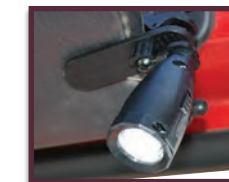

Part #501001

LED THIRD BRAKE LIGHT KIT (CHMSL)

- Universal tire-mounted third brake light assembly has bright LEDs in polyurethane housing
- Durable steel frame is adjustable for various wheel depth and tire height
- Wiring harness with universal 4-prong trailer plug

Part #86615