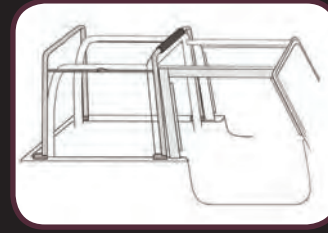

WINDSHIELD CHANNEL AND FACTORY SOFT TOP HARDWARE SOLD SEPARATELY

11 GRAY 15 BLACK DENIM 17 SPICE

Jeep Soft Cab Top

Year	Model	Product Description	UOM	Part #
87-91	Wrangler YJ	Cab Top, Black Denim, For Soft Top Vehicles Only, (Half Door Only) (Includes Tonneau Cover)	EA	992015
92-95	Wrangler YJ	Cab Top, Gray Denim, For Soft Top Vehicles Only (Half Door Only) (Includes Tonneau Cover)	EA	993011
92-95	Wrangler YJ	Cab Top, Black Denim, For Soft Top Vehicles Only (Half Door Only) (Includes Tonneau Cover)	EA	993015
92-95	Wrangler YJ	Cab Top, Spice Denim, For Soft Top Vehicles Only (Half Door Only) (Includes Tonneau Cover)	EA	993017
97-02	Wrangler TJ	Cab Top, Black Denim, For Soft Top Vehicles only (Includes Tonneau Cover)	EA	994015
97-02	Wrangler TJ	Cab Top, Spice Denim, For Soft Top Vehicles only (Includes Tonneau Cover)	EA	994017
97-06	Wrangler TJ	Required for Installation - Windshield Channel Header (No Drill)	EA	901004
76-95	CJ / Wrangler YJ	Required for Installation - Windshield Channel, Black	EA	901001
87-95	Wrangler YJ	Required for Installation - Soft Top Replacement Hardware, (includes Adjustable Spreader Bar)	KIT	69999
87-06	Wrangler YJ & TJ	Required for Installation - Tailgate Tonneau Bar Kit, Black	EA	77015