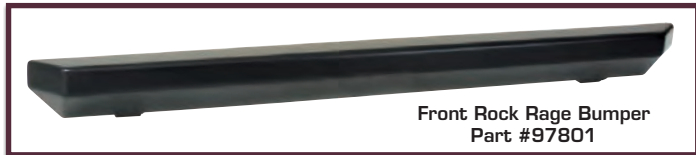

Rear:

- Tapered ends for extreme approach and departure angle and greater tire travel.
- Heavy-duty ¼-inch steel plate design
- Locking design keeps tire carrier secure while off road. Grease fitting for lubrication and easy swing motion
- Zinc under-coated, dual-stage textured black powder-coated finish for corrosion resistance
- Carrier's three-point mounting system supports oversized tires
- Integrated 2-inch receiver hitch box for use with accessories