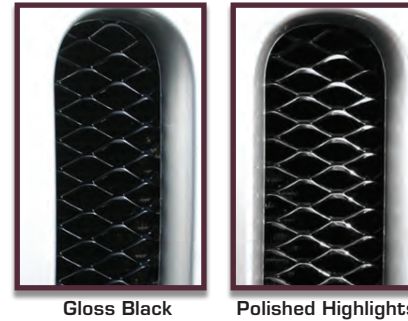

ONE-PIECE 3D GRILLE

- Single piece, heavy-duty steel-formed grille specifically designed for Jeep factory grille shell
- Available in gloss black powder coat or dual color black powder coat with polished clear coat highlights
- Attaches to underside of grille for secure installation and factory look

One-Piece 3D Grille				
Year	Model	Product Description	UOM	Part #
07-16	Wrangler JK (All)	Gloss Black with Clear Coat Polished Highlights	EA	86513
07-16	Wrangler JK (All)	Gloss Black Powder Coat	EA	86512
97-06	Wrangler TJ	Gloss Black with Clear Coat Polished Highlights	EA	86515
97-06	Wrangler TJ	Gloss Black Powder Coat	EA	86514

Gloss Black Polished Highlights