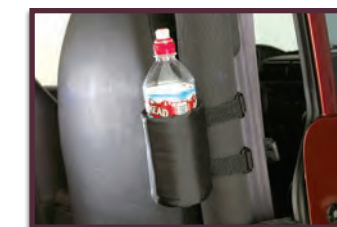

Part #769501

OFF-ROAD ORGANIZER

- Custom design fits perfectly into Jeep glove boxes & center consoles
- 4 fold design holds owner's manual, maps & small tools
- Clear vinyl pocket for vehicle registration and insurance card
- Organize all paperwork