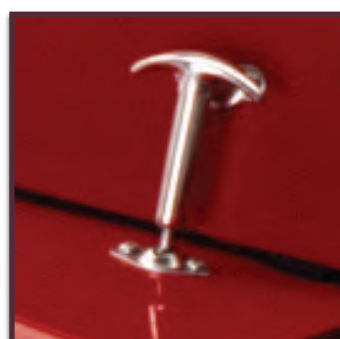

HOOD CATCH KITS

Part #74334

Part #74335

Part #7401

Part #7601

Hood Catch Kits				
Year	Model	Product Description	UOM	Part #
42-95	CJ & Wrangler	Black	PR	7601
42-95	CJ & Wrangler	Stainless Steel	PR	7401
07-18	Wrangler JK (All)	Rock Runner, Stainless Steel	PR	74335
76-95	CJ & Wrangler YJ	Rock Runner, Cast Stainless Steel	PR	74333
97-06	Wrangler TJ	Rock Runner, Cast Stainless Steel	PR	74334