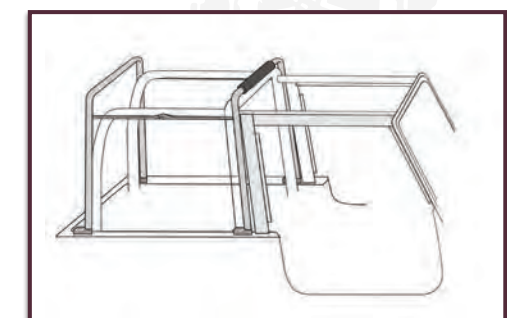

Full Frame Included