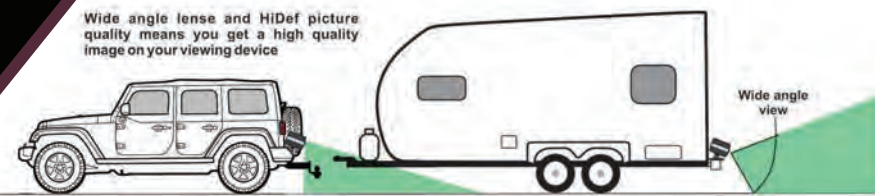

PORTABLE WIFI BACKUP CAMERA

Wide angle lens and HiDef picture quality means you get a high quality image on your viewing device