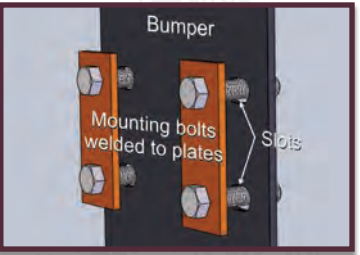

- Exclusive easy align design, floating mounting system
- Trouble-free alignment with factory mount points

JK STUBBY RECOVERY FRONT BUMPER

- Narrower design to accommodate larger tires and expanded tire travel requirements
- Easy no-drill installation with quick stud alignment. Attaches to factory bumper mounts
- Dual light receptacles maximize light distribution and are recessed for light protection
- Custom-welded shackle mounts with 1" clevis
- 3/16" steel plate design with 4" light openings for a custom look
- Accepts factory driving lights. (JK only)
- Bumpers wear durable, powder-coated finish
- Includes winch plate
- Protective grille guard