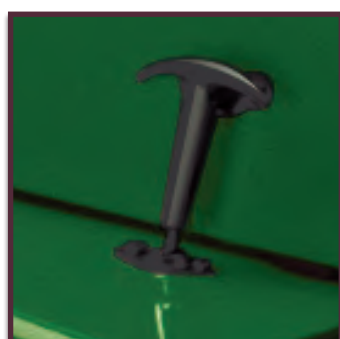

HOOD CATCH KITS

Part #74334

Part #74335

Part #7401

Part #7601

Hood Catch Kits				
Year	Model	Product Description	UOM	Part #
42-95	CJ & Wrangler	Black	PR	7601
42-95	CJ & Wrangler	Stainless Steel	PR	7401
07-18	Wrangler JK (All)	Rock Runner, Stainless Steel	PR	74335
76-95	CJ & Wrangler YJ	Rock Runner, Cast Stainless Steel	PR	74333
97-06	Wrangler TJ	Rock Runner, Cast Stainless Steel	PR	74334