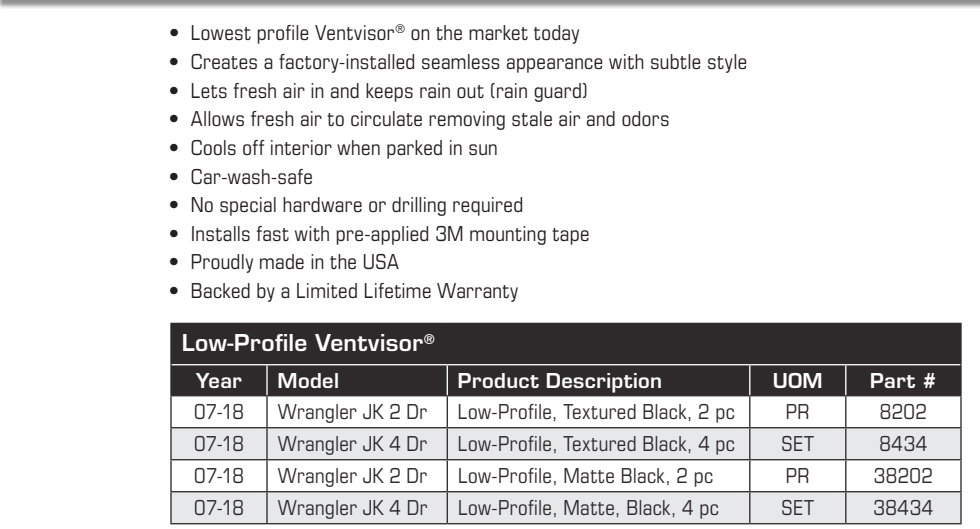

LOW PROFILE VENTVISOR®

- Lowest profile Ventvisor® on the market today
- Creates a factory-installed seamless appearance with subtle style
- Lets fresh air in and keeps rain out (rain guard)
- Allows fresh air to circulate removing stale air and odors
- Cools off interior when parked in sun
- Car-wash-safe
- No special hardware or drilling required
- Installs fast with pre-applied 3M mounting tape
- Proudly made in the USA
- Backed by a Limited Lifetime Warranty

Low-Profile Ventvisor®				
Year	Model	Product Description	UOM	Part #
07-18	Wrangler JK 2 Dr	Low-Profile, Textured Black, 2 pc	PR	8202
07-18	Wrangler JK 4 Dr	Low-Profile, Textured Black, 4 pc	SET	8434
07-18	Wrangler JK 2 Dr	Low-Profile, Matte Black, 2 pc	PR	38202
07-18	Wrangler JK 4 Dr	Low-Profile, Matte, Black, 4 pc	SET	38434