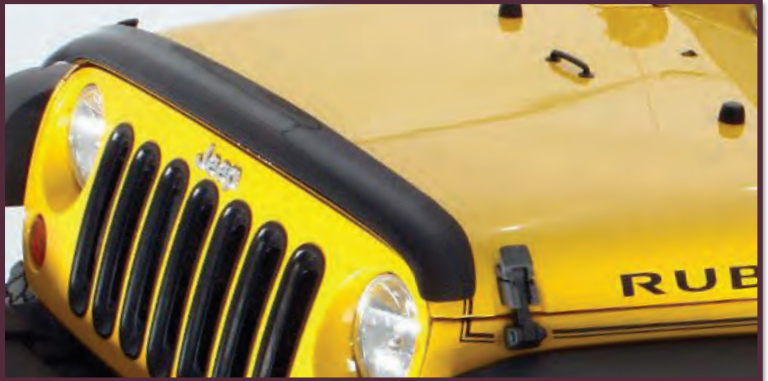

HOOD PROTECTORS - AEROSKIN™

1. **AEROSKIN™**
2. Contours and flush mounts for skin-tight fit to the hood
   - Unmatched protection for the hood
   - Sleek, stylish - aerodynamic appearance
   - Lowest profile on the market
   - Virtually indestructible
   - Custom-molded, sleek design follows body lines
   - Car-wash-safe
   - Easy, no-drill installation
   - Limited Lifetime Warranty
   - Proudly made in the USA

Hood Protectors - Aeroskin™			
Year	Model	Description	Part #
87-06	Wrangler YJ & TJ	Chrome	885991
07-18	Wrangler JK	Chrome	885960
07-18	Wrangler JK	Textured Black	785960
07-18	Wrangler JK	Matte Black	745960
87-06	Wrangler YJ & TJ	Acrylic	445991
07-18	Wrangler JK	Acrylic	445960

HOOD PROTECTORS - BUGFLECTOR II™

1. **BUGFLECTOR II™**
2. Wrap-around design
   - Provides maximum hood, fender, and windshield protection
   - Sleek aerodynamic appearance
   - Custom-molded, rugged, durable acrylic
   - Easy no-drill installation
   - Limited Lifetime Warranty
   - Proudly made in the USA

Hood Protectors - Bugflector II™			
Year	Model	Description	Part #
07-18	Wrangler JK	Bugflector II	2923
87-06	Wrangler YJ & TJ	Bugflector II	2922

Part #2923

LOCKING HOOD CATCHES

- Replace and upgrade old hood catches
- Reduces hood flutter
- Operates in locked or unlocked position
- Installs to factory mounting holes
- Black powder coat over stainless steel
- Sleek contoured look to compliment hood

Locking Hood Catches				
Year	Model	Description	UOM	Part #
07-18	Wrangler JK (All)	Locking Hood Catch, Black	PR	76336

AIR SCOOPS

- Increase heater and air conditioner efficiency and improve airflow through your vents
- Available in dark smoke acrylic or chrome plastic; no-drill installation

Air Scoop				
Year	Model	Description	UOM	Part #
86-95 / 96-06	Wrangler YJ & TJ	Chrome	PR	5505
86-95 / 98-06	Wrangler YJ & TJ	Smoke	PR	5305