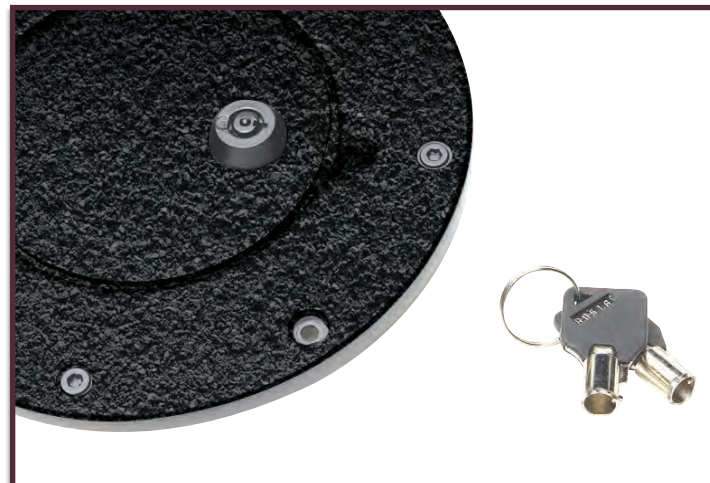

USA Flag Cowl Cover			
Year	Model	Product Description	Part #
07-18	Wrangler JK 2 Dr & 4 Dr	USA Flag Cowl Cover	76128

BILLET STYLE FUEL DOOR

Part #85001

- Billet style fuel doors complement the look of today's vehicles
- Manufactured from aluminum with a chrome or black finish
- Resistant to gasoline and other hazardous chemicals
- Available in locking and non-locking; locking version includes two keys
- Easy no-drill installation on most applications