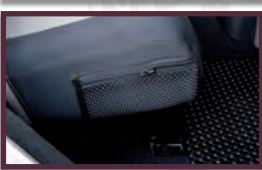

21 BLACK / GRAY   30 BLACK / RED

TJ & YJ Seat Covers

Year	Model	Product Description	UOM	Part #
87-02	Wrangler YJ & TJ	Polycanvas Seat Covers, 2 Belt pads, Steering Wheel Cover, Black / Gray	PR	5056521
87-02	Wrangler YJ & TJ	Polycanvas Seat Covers, 2 Belt pads, Steering Wheel Cover, Black / Red	PR	5056530
03-06	Wrangler	Polycanvas Seat Covers, 2 Belt pads, Steering Wheel Cover, Black / Gray	PR	5056721
03-06	Wrangler	Polycanvas Seat Covers, 2 Belt pads, Steering Wheel Cover, Black / Red	PR	5056730
87-02	Wrangler YJ & TJ	Polycanvas Seat Cover and 2 Belt Pads Black / Gray	EA	5054521
87-02	Wrangler YJ & TJ	Polycanvas Seat Cover and 2 Belt Pads Black / Red	EA	5054530
03-06	Wrangler	Polycanvas Seat Cover and 2 Belt Pads Black / Gray	EA	5054721
03-06	Wrangler	Polycanvas Seat Cover and 2 Belt Pads Black / Red	EA	5054730