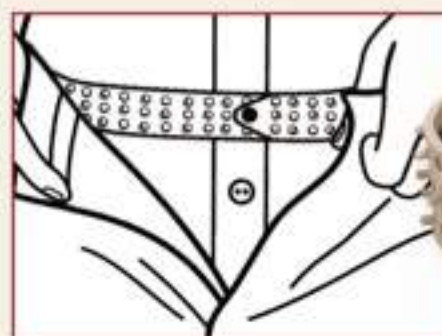

7186 HERO'S PRIDE SHIRT TAILOR RUBBER BELT SHIRT STAY, 1" wide, 44" long, cut to size, worn over your shirt and under your pants, keeps your shirt neatly tucked in your pants

BELTS