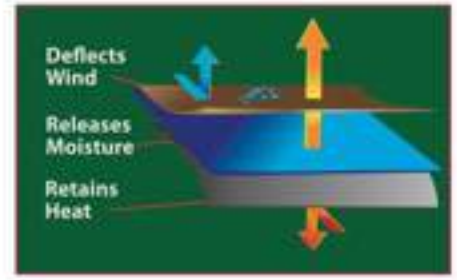

- 5247 BLACK, XS to XL 5248 2XL 5249 3XL
- 5744 OLIVE DRAB, XS to XL 5745 2XL 5746 3XL
- 5244 COYOTE BROWN, XS to XL 5245 2XL 5246 3XL