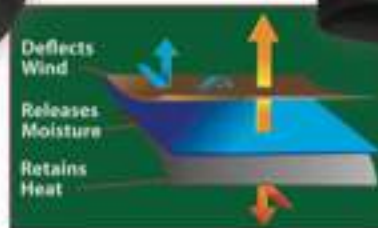

Zipper Front
Two Interior Mesh Pockets
Two Zipper Slashes

EXTREME COLD WEATHER JACKET

NEW!