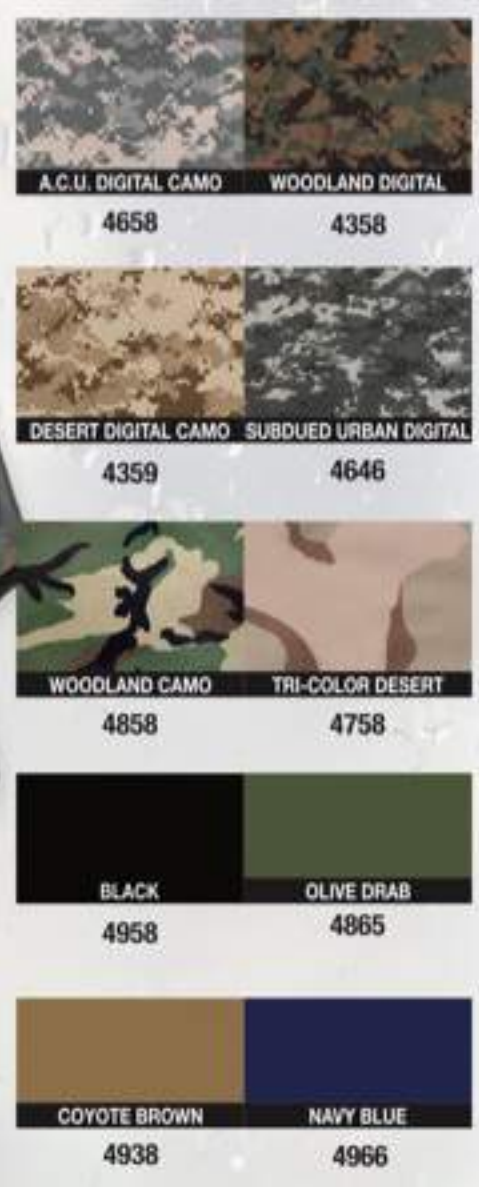

ROTHCO G.I. TYPE MILITARY RIP-STOP PONCHOS, 56" x 90", snap closures, grommeted corners for use as emergency shelter, Available in 10 great colors!

EXCELLENT SELLER!

30701 ROTHCO BLACK PACKABLE RAIN SUIT, 100% poly rip-stop, lightweight, **JACKET FEATURES:** 2 front pockets w/double snap flap closures, 1 front pocket w/hook & loop closure, 1 front side zipper pocket, full-length zipper w/snap closure storm flap, 2 D-rings on chest, 2 concealed chest vents, 3 concealed back vents, drawstring hood w/visor & adjustable cord lock and hook & loop wrist closures, **PANT FEATURES:** side entry pockets, elastic waist, reinforced seat and snaps at bottom hem, rain suit folds into zippered pocket, elastic strap & quick release buckle allow it to be worn around waist, packed dimensions: 8¼" x 7" x 2¼", Sizes: S to XL **30702 2XL 30703 3XL**

ROTHCO PACKABLE RAIN JACKETS, 100% poly rip-stop, lightweight & waterproof, 2 zippered mesh pockets, front zipper w/hook & loop storm flap, neck & waist snap closures, drawstring waist & hood, adjustable hook & loop wrist tabs, vented back, rain jackets folds into the zippered chest pouch, elastic strap & quick release buckle allows it to be worn around waist, packed dimensions: 8" x 5½" x 3½", Sizes: S to 3XL