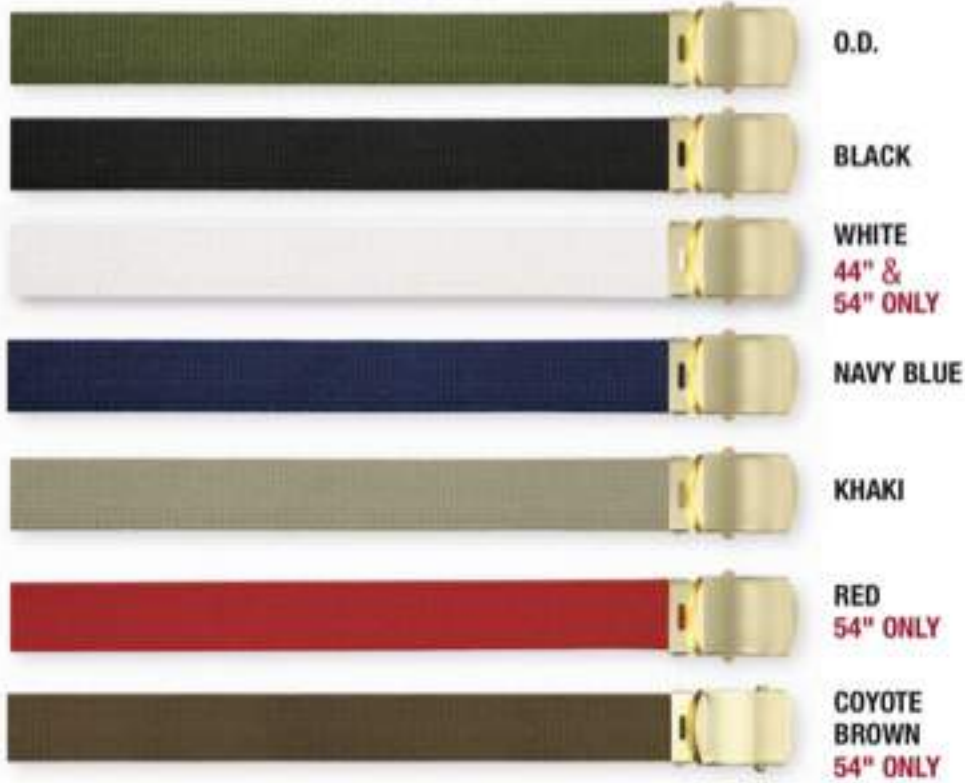

W/GOLD BUCKLE

O.D.

BLACK

WHITE
44" &
54" ONLY

NAVY BLUE

KHAKI

RED
54" ONLY

COYOTE
BROWN
54" ONLY