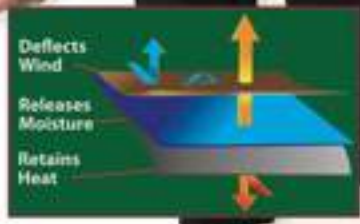

97670 ROTHCO BLACK SECURITY SPEC OPS SOFT SHELL JACKET, 2-sided print, 14" x 4 1/4" printed 'SECURITY' on back & 4 3/8" x 1 7/16" on left chest, durable and breathable waterproof polyester shell, 3 layer construction deflects wind, wicks away moisture and retains body heat, drawstring hood, lined stand-up collar, detachable stow-away hood, two highrise slash chest pockets w/zippers, two shoulder pockets w/zippers, two 4" x 4" shoulder patch panels, underarm vent zippers, two internal pockets, double zipper back pocket, adjustable elastic wrist cuffs w/hook & loop closure, forearm pocket w/zipper, double layer reinforced forearm, Sizes: S to XL
97671 2XL 97672 3XL

WATER RESISTANT

MOISTURE WICKING

^ Proceeds from this purchase benefit families of fallen First Responders. See page 5 for details.