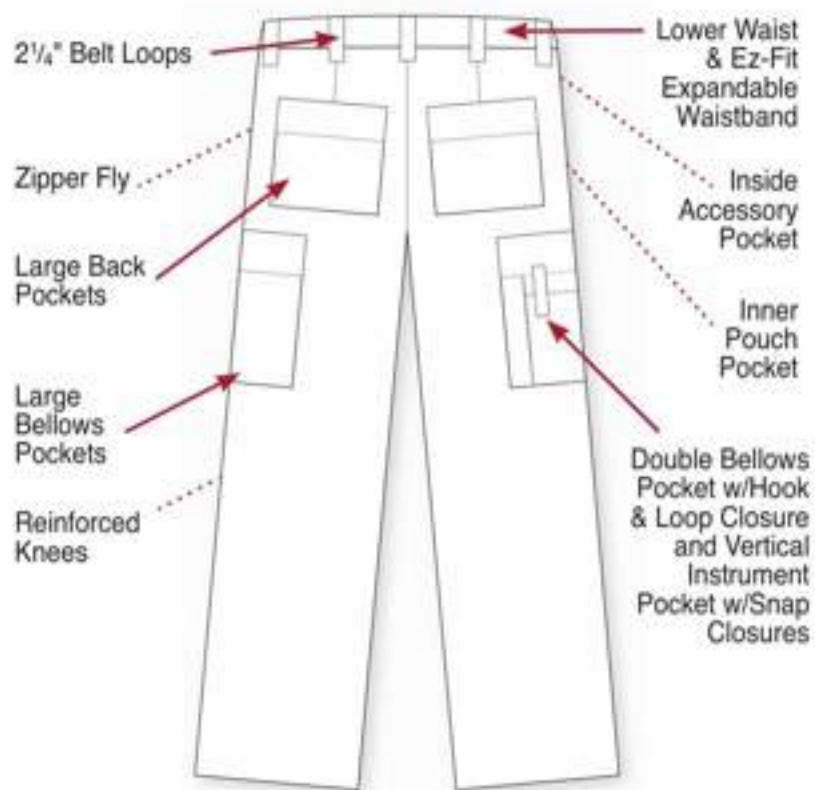

ROTHCO'S E.M.T. PANTS, excellent value, rugged 65% poly/35% cotton twill, **MENS**: pre-hemmed and ready-to-wear in short, regular & long lengths, Sizes: XS to 5XL, **WOMENS**: Rothco's exclusive women's pants offer a lower waist and expandable waistband for the perfect fit, Sizes: 0-22 (even sizes only)

ROTHCO WOMEN'S E.M.T. PANTS, 9 pockets, 31" inseam, Sizes: 0, 2, 4, 6, 8, 10, 12, 14, 16, 18, 20, 22 (Size 0 available in **BLACK** only)

BLACK

5623

NAVY BLUE

5624

ROTHCO MEN'S E.M.T. PANTS, 9 pockets, short, regular & long lengths, Sizes: XS to 5XL

BLACK

7823 BLACK, XS to XL
7824 2XL 7818 3XL
8823 4XL 8819 5XL
7823 SHORT LENGTHS, S to XL
7828 LONG LENGTHS, S to XL 7829 2XL

NAVY BLUE

7821 NAVY BLUE, XS to XL
7822 2XL 7819 3XL
8824 4XL 8854 5XL
7821 SHORT LENGTHS, M, L, XL
7820 LONG LENGTHS, M, L, XL

MIDNIGHT NAVY BLUE

7801 MIDNIGHT NAVY BLUE, XS to XL 7802 2XL
7803 3XL 7804 4XL
7806 LONG LENGTHS, L, XL

CUT SPECIFICALLY FOR WOMEN

"The women's EMT pants are a great fit!"
...Phillip County EMS

WOMEN'S