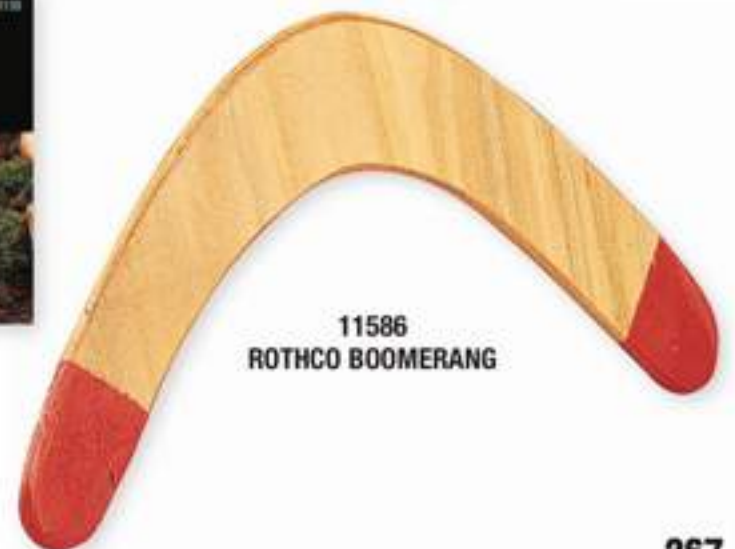

11586 ROTHCO BOOMERANG

*Export & local restrictions may apply. Please contact Rothco for details.