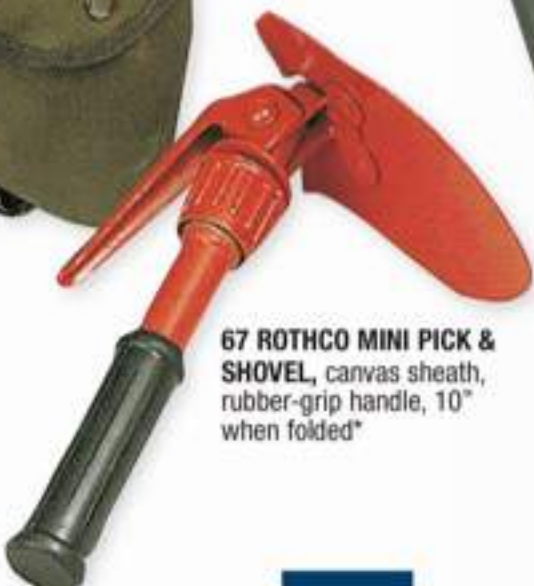

67 ROTHCO MINI PICK & SHOVEL, canvas sheath, rubber-grip handle, 10" when folded*