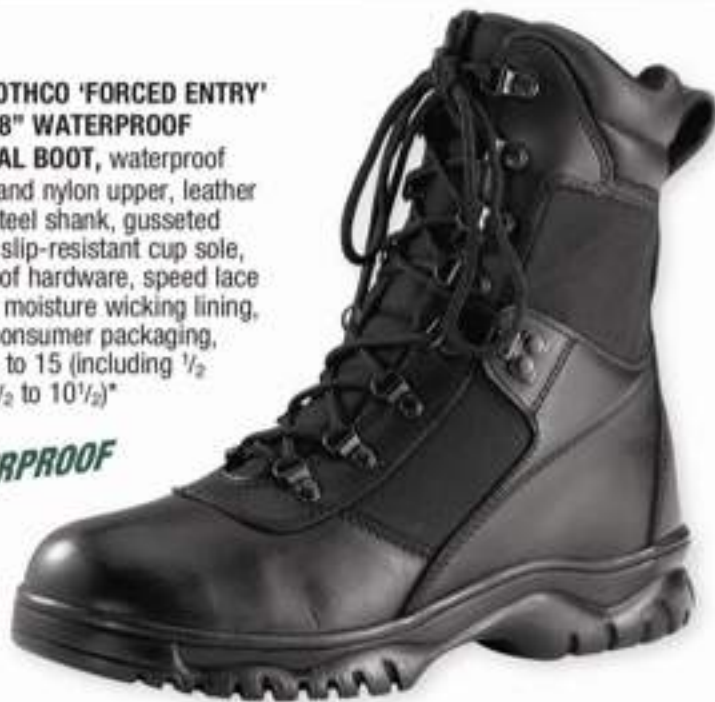

5052 ROTHCO 'FORCED ENTRY' BLACK 8" WATERPROOF TACTICAL BOOT, waterproof leather and nylon upper, leather collar, steel shank, gusseted tongue, slip-resistant cup sole, rust-proof hardware, speed lace eyelets, moisture wicking lining, sturdy consumer packaging, Sizes: 4 to 15 (including 1/2 sizes 6 1/2 to 10 1/2)*

WATERPROOF