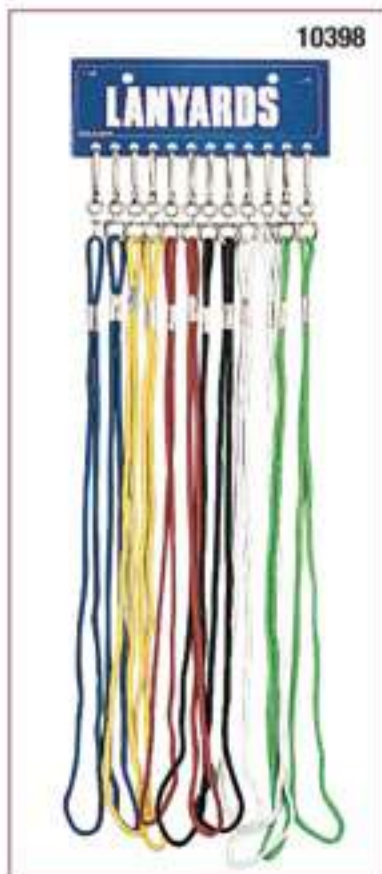

8303 ROTHCO O.D. PEALESS SAFETY WHISTLE, 110 dB, ABS plastic, super loud, high pitched sound, includes: split key ring, 19" lanyard & clip*

10399

10398

ROTHCO WHISTLE LANYARDS, 12 per display card, priced per each, Available in: all BLACK (10399), or ASS'T COLORS (10398)