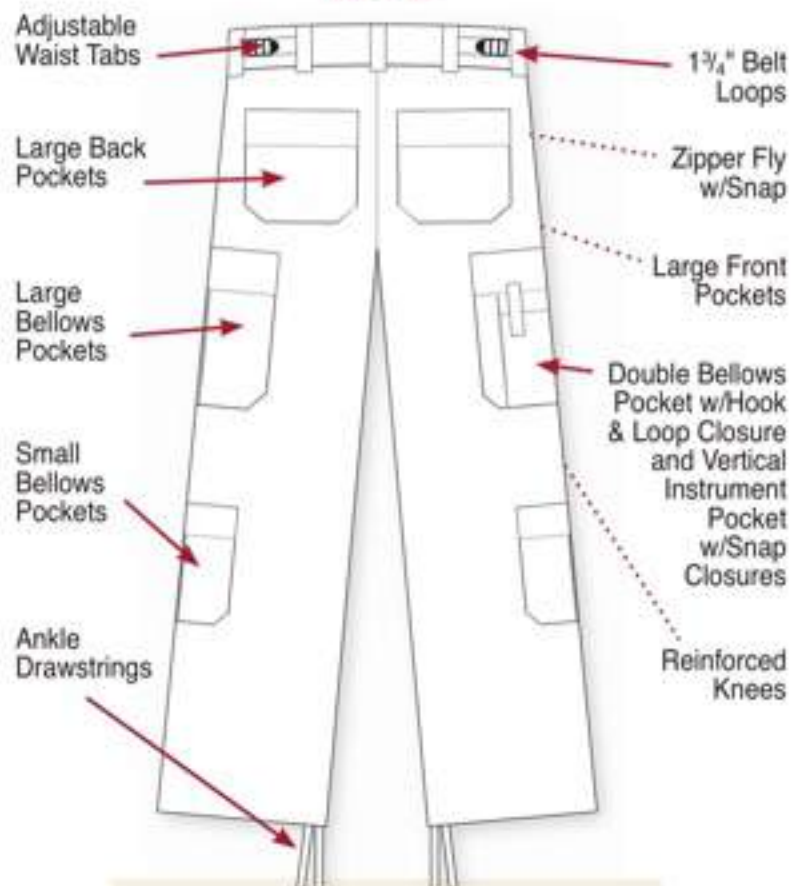

MEN'S

WOMENS SIZE CHART

Size	2	4	6	8	10	12	14	16	18	20	22
Waist In Inches	30 1/2	31 1/2	32 1/2	33 1/2	34 1/2	35 1/2	37	38 1/2	40	41 1/2	43
Hip In Inches	38	39	40	41	42	43	44 1/2	46	47 1/2	49	50 1/2

"The greatest EMT pants made, inexpensive, but great quality." ...Dos Boot