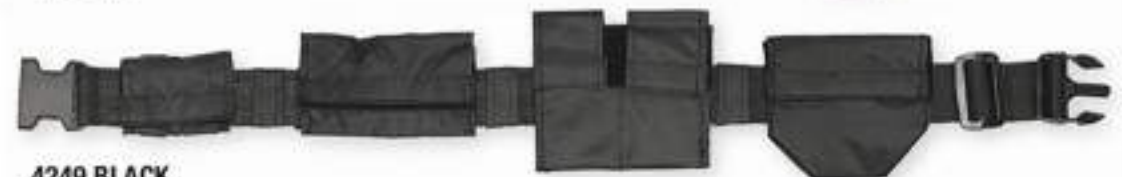

NEW ISSUE MARINE CORPS STYLE QUICK RELEASE PISTOL BELTS, adjustable, Available in: Medium (up to 42"), Large (up to 46") or X-Large (up to 50")

G.I. STYLE NYLON Q.R. PISTOL BELT, adjustable, Available in: Medium (up to 42"), Large (up to 46") or X-Large (up to 50")

G.I. STYLE NYLON BELTS W/METAL BUCKLES, adjustable, Available in: Medium (up to 42"), Large (up to 48")

G.I. STYLE CANVAS PISTOL BELTS W/METAL BUCKLES

MINI PISTOL BELTS, fits B.D.U. pants up to 46"

DELUXE TACTICAL BELT W/POUCHES, adjustable belt w/quick release buckle & loop interior, two removable pouches w/hook & loop & buckle closure, can be used with tactical vest w/belt straps, fits up to 48" waist

ROTHCO S.W.A.T. BELTS, 49" long, adjustable w/removable hook & loop pouches

4249 BLACK

4240 DELUXE BLACK SWAT BELT, H.W. ballistic poly pouches, 49" long, oxford nylon web belt