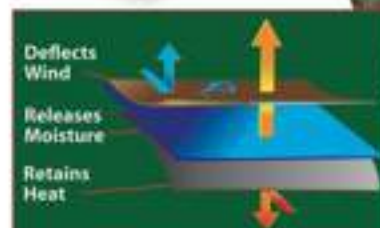

Lined Stand-Up Collar

Two Highrise Slash Chest Pockets w/Zipper

Double Zipper Back Pocket

Adjustable Elastic Wrist Cuffs w/Hook & Loop Closure