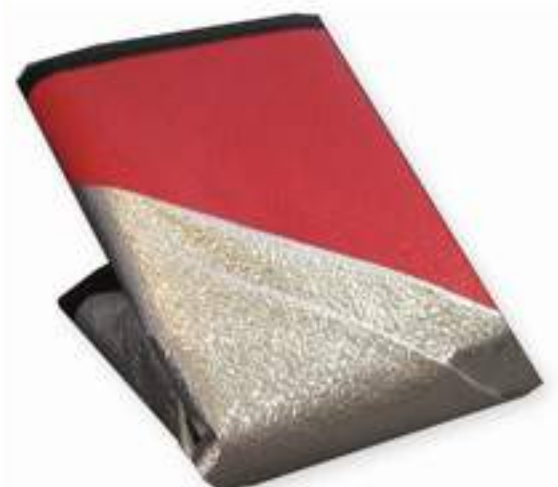

1079 RED ALL WEATHER BLANKET, 5' x 7', compact, waterproof & windproof, reflective, retains up to 80% of body heat, weighs only 12 oz., U.S. made, perfect for camping, hiking or emergency preparedness

*California Prop 65 item please see page 3 for requirements

MILITARY BEDDING