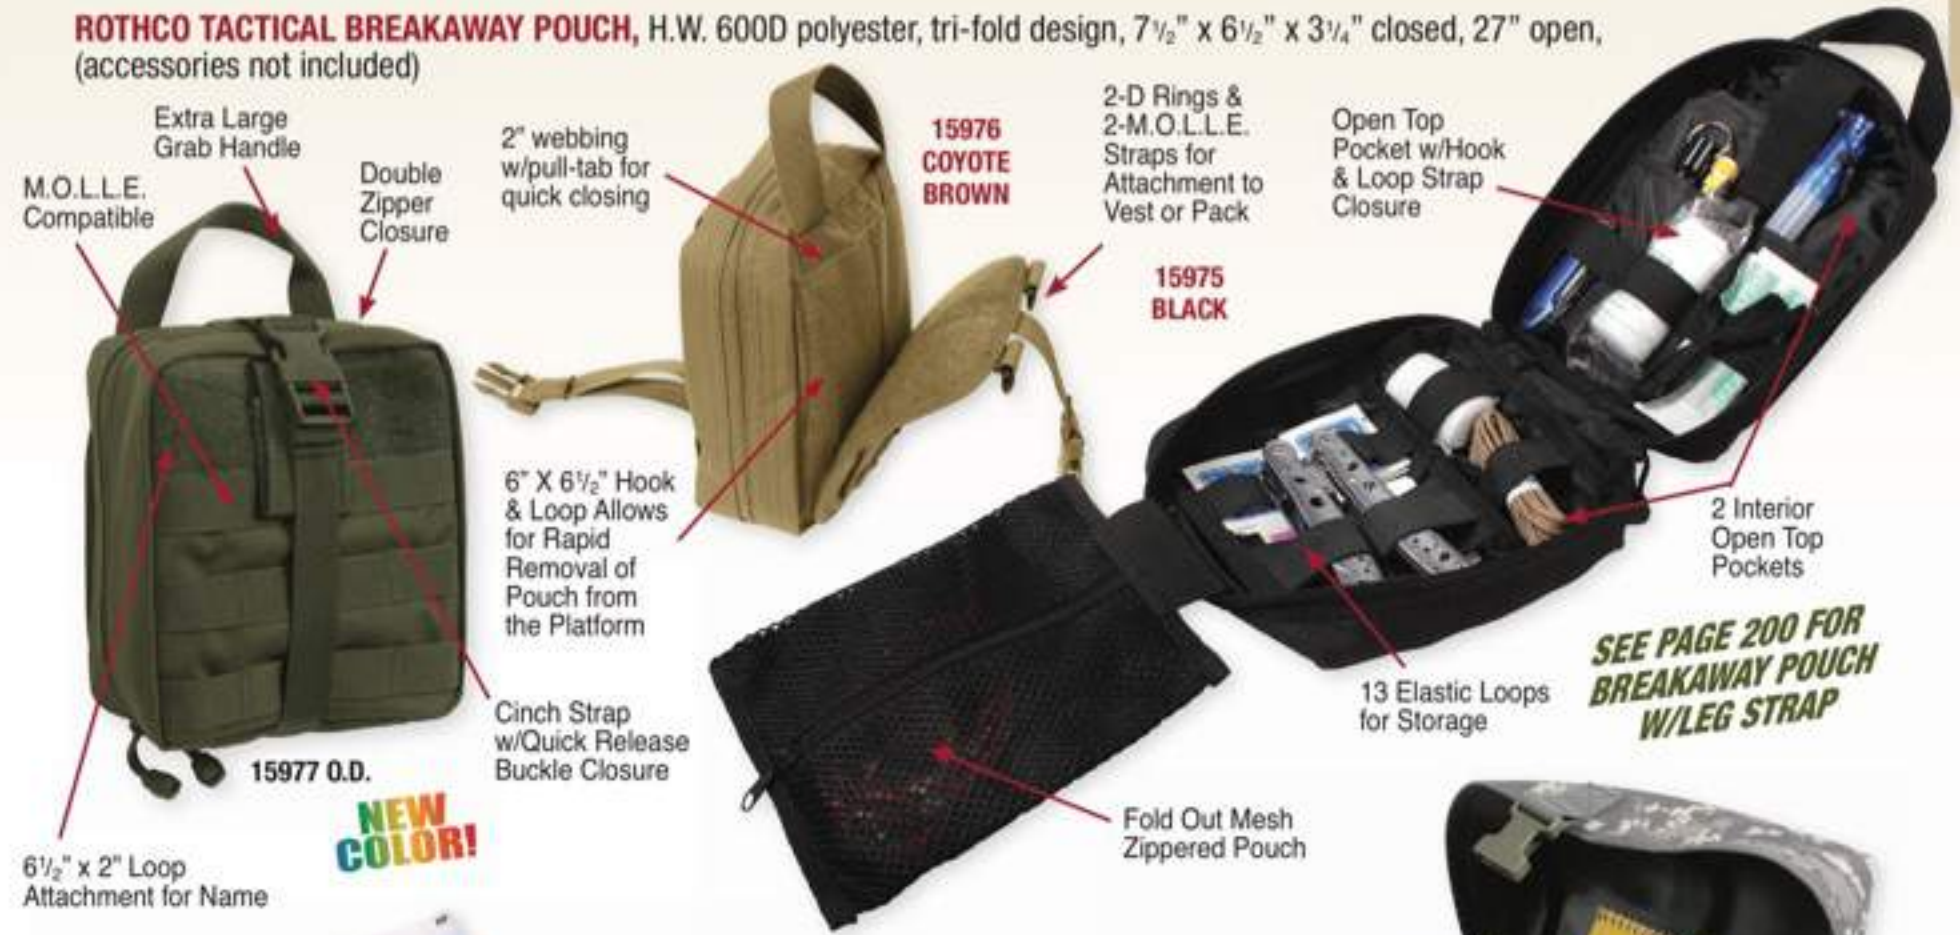

SEE PAGE 200 FOR BREAKAWAY POUCH W/LEG STRAP