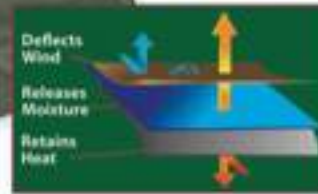

ROTHCO CONCEALED CARRY SOFT SHELL JACKETS, durable, lightweight and breathable, waterproof polyester shell, 3-layer construction deflects wind, wicks away moisture and retains body heat, 4 inside mag pouches w/flap & hook & loop closure, right & left interior universal handgun concealed carry pockets w/hook & loop closure, two 4" x 4" loop shoulder patch panels on sleeves, drawstring hood & waist, front zipper closure, underarm vent zippers, adjustable elastic wrist cuffs w/hook & loop closure, lined stand up collar, detachable stow-away hood, 2 shoulder pockets w/zippers, forearm pocket w/zipper, two front slash chest pockets w/zippers & 2 zippered back pockets, Sizes: S to 5XL (5XL available in **BLACK** only)