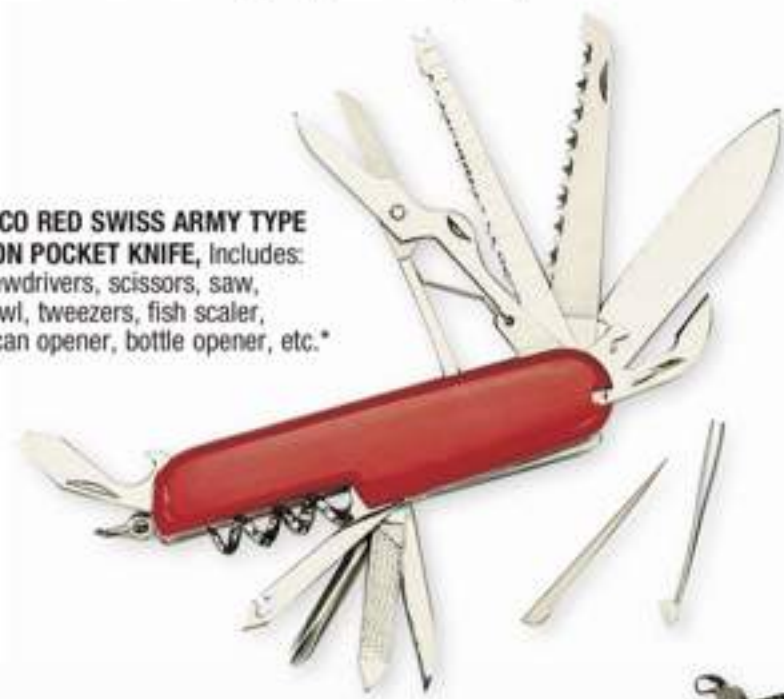

3642 ROTHCO ZIPPER PULL FOLDING KNIFE, titanium coated stainless steel, 7/8" locking blade, 4" overall, 3 1/8" closed, quick release clip for easy removal, attaches to standard zipper pulls, blister carded