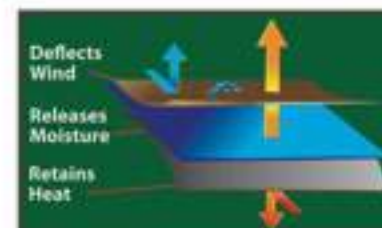

TACTICAL SOFT SHELL JACKET COLLECTION

SAME FEATURES AS OUR JACKETS ON PAGE 36

NEW!

Removable Polyester Fleece Liner can be Worn Alone or Attach w/Two Side Zippers & Attachment Points at Neck and Cuffs

Zipper Front
Two Interior Mesh Pockets
Two Zipper Slashes

EXTREME COLD WEATHER JACKET

NEW!

3577 ROTHCO BLACK STEALTH OPS TACTICAL SOFT SHELL JACKET, durable, lightweight and breathable, waterproof polyester shell, 3-layer construction deflects wind, wicks away moisture and retains body heat, front zipper closure, drawstring waist, left chest pocket w/zipper closure, 2 lower front hand pockets w/zipper closures, right & left sleeve pockets w/zipper closures & 4" x 4" square loop patch panels, adjustable cuffs, underarm vent zippers, 2 inside lower pockets with zipper closures & wire pass through, inside left side pen slot, inside left upper pocket w/hook & loop closure, Sizes: S to XL **3578 2XL 3579 3XL**

3943 ROTHCO BLACK 3 IN 1 SPEC OPS SOFT SHELL JACKET, we've taken our popular Spec Ops Tactical Soft Shell Jacket and added a **removable polyester fleece lining** for extreme cold weather use, Sizes: S to XL **3944 2XL 3945 3XL**

ROTHCO COVERT SPEC OPS LIGHTWEIGHT SOFT SHELL JACKET, durable, lightweight & breathable, waterproof polyester shell, moisture wicking, Sizes: S to 3XL

PERFECT FOR SPRING, FALL AND WARMER CLIMATES

Two 4" x 4" Shoulder Patch Panels

Zippered Forearm Pocket

Front Zipper Closure

Concealed Hood w/Zipper Closure

Shoulder Pocket w/Zipper

2 Front Slash Zippered Pockets

Elastic Cuffs w/Hook & Loop Closure

MOISTURE WICKING

WATER RESISTANT

BLACK

5262 BLACK, S to XL
5263 2XL 5264 3XL

OLIVE DRAB

5872 OLIVE DRAB, S to XL
5873 2XL

COYOTE BROWN

5862 COYOTE BROWN, S to XL
5863 2XL 5864 3XL