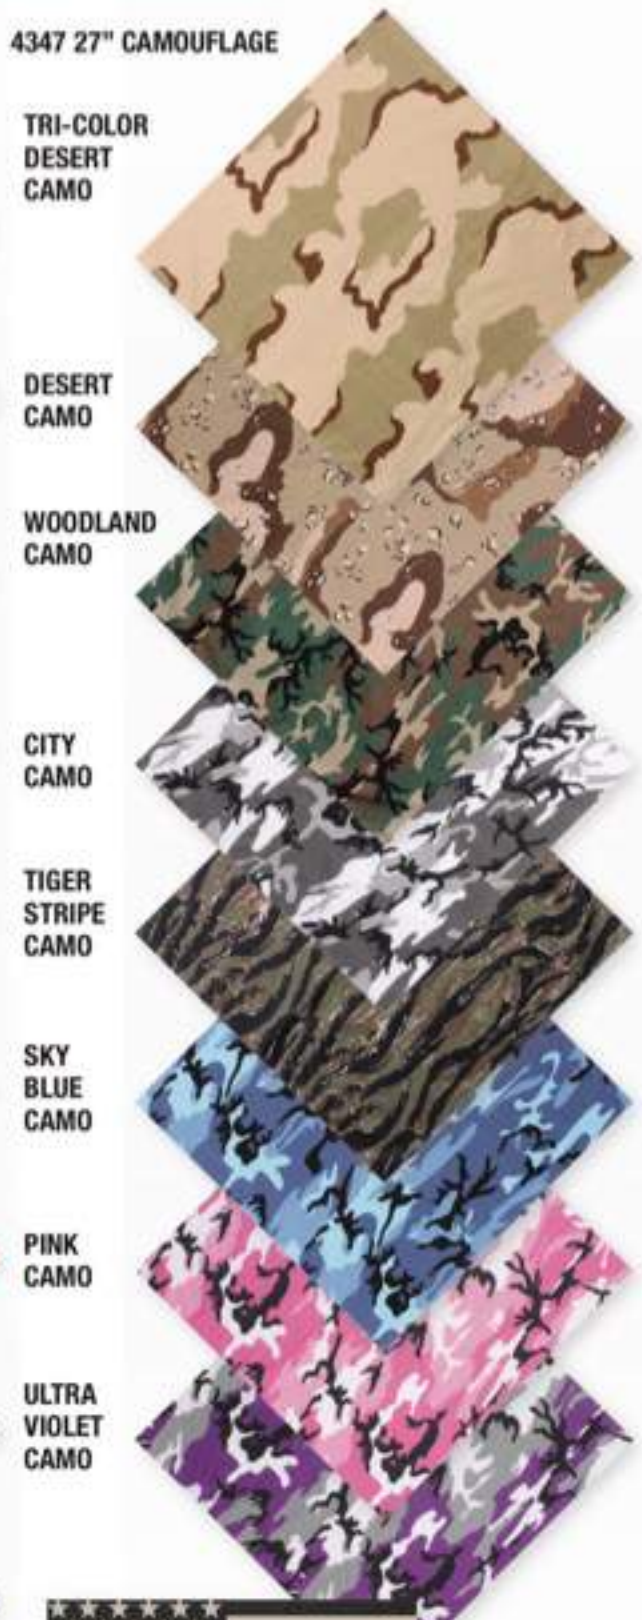

5731 OLIVE DRAB

5730 BLACK

5732 COYOTE BROWN

ROTHCO JUMBO 27" BANDANAS, 100% cotton, extra large, great for headwrap

BANDANAS

[^] Proceeds from this purchase benefit families of fallen First Responders. See page 5 for details.