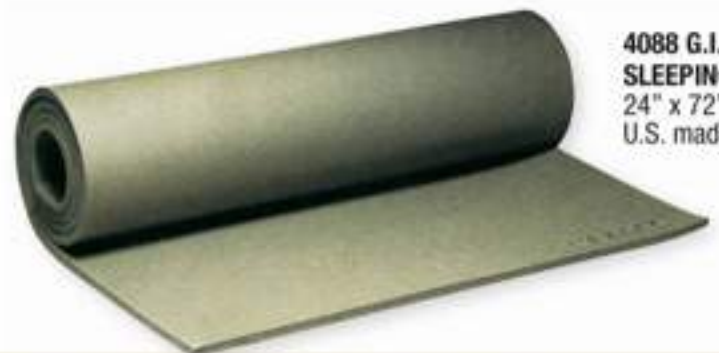

4423 ROTHCO O.D. SELF INFLATING AIR MAT W/STRAPS, durable polyester outer w/sponge foam filling, copper inflating nozzle w/ABS plastic cap, 2 tie down straps w/quick release buckle closures, 6' L x 1 3/4' W open, includes carrying case w/drawstring*