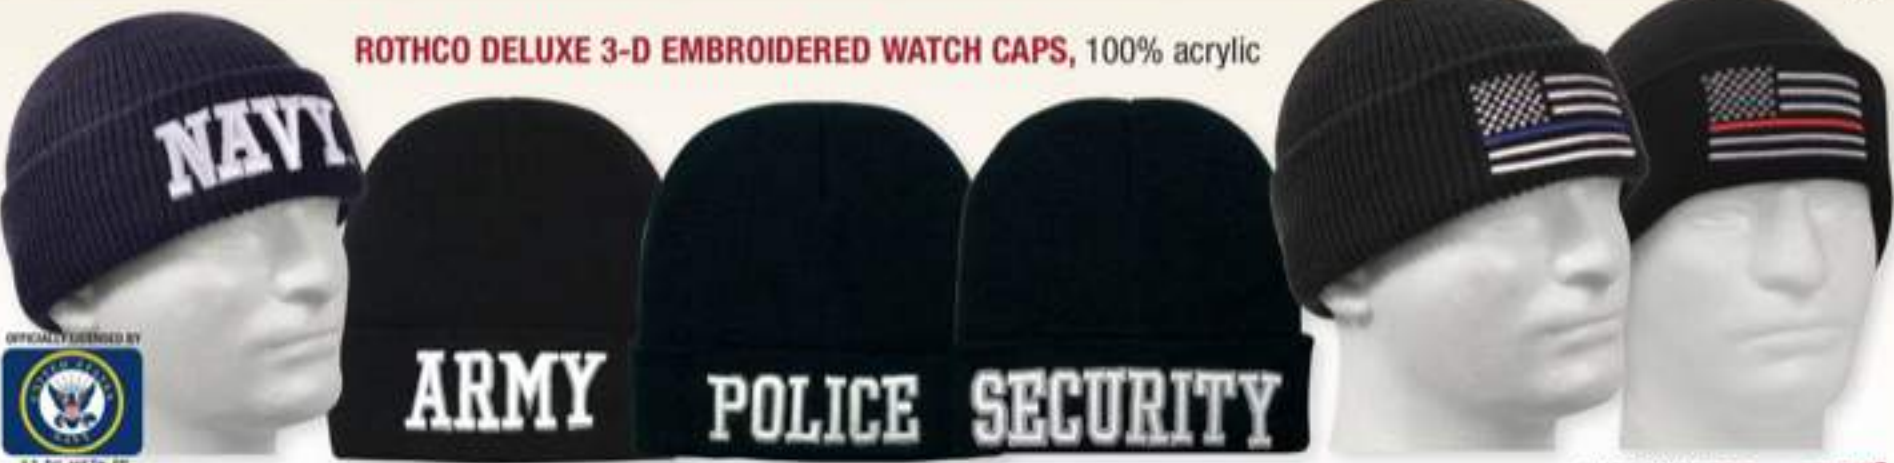

5715 WOODLAND DIGITAL CAMO

5722 MIDNIGHT DIGITAL CAMO

5720 DESERT DIGITAL CAMO

5713 CITY DIGITAL CAMO

HEADWEAR

ROTHCO DELUXE 3-D EMBROIDERED WATCH CAPS, 100% acrylic

55440 NAVY

5445 ARMY