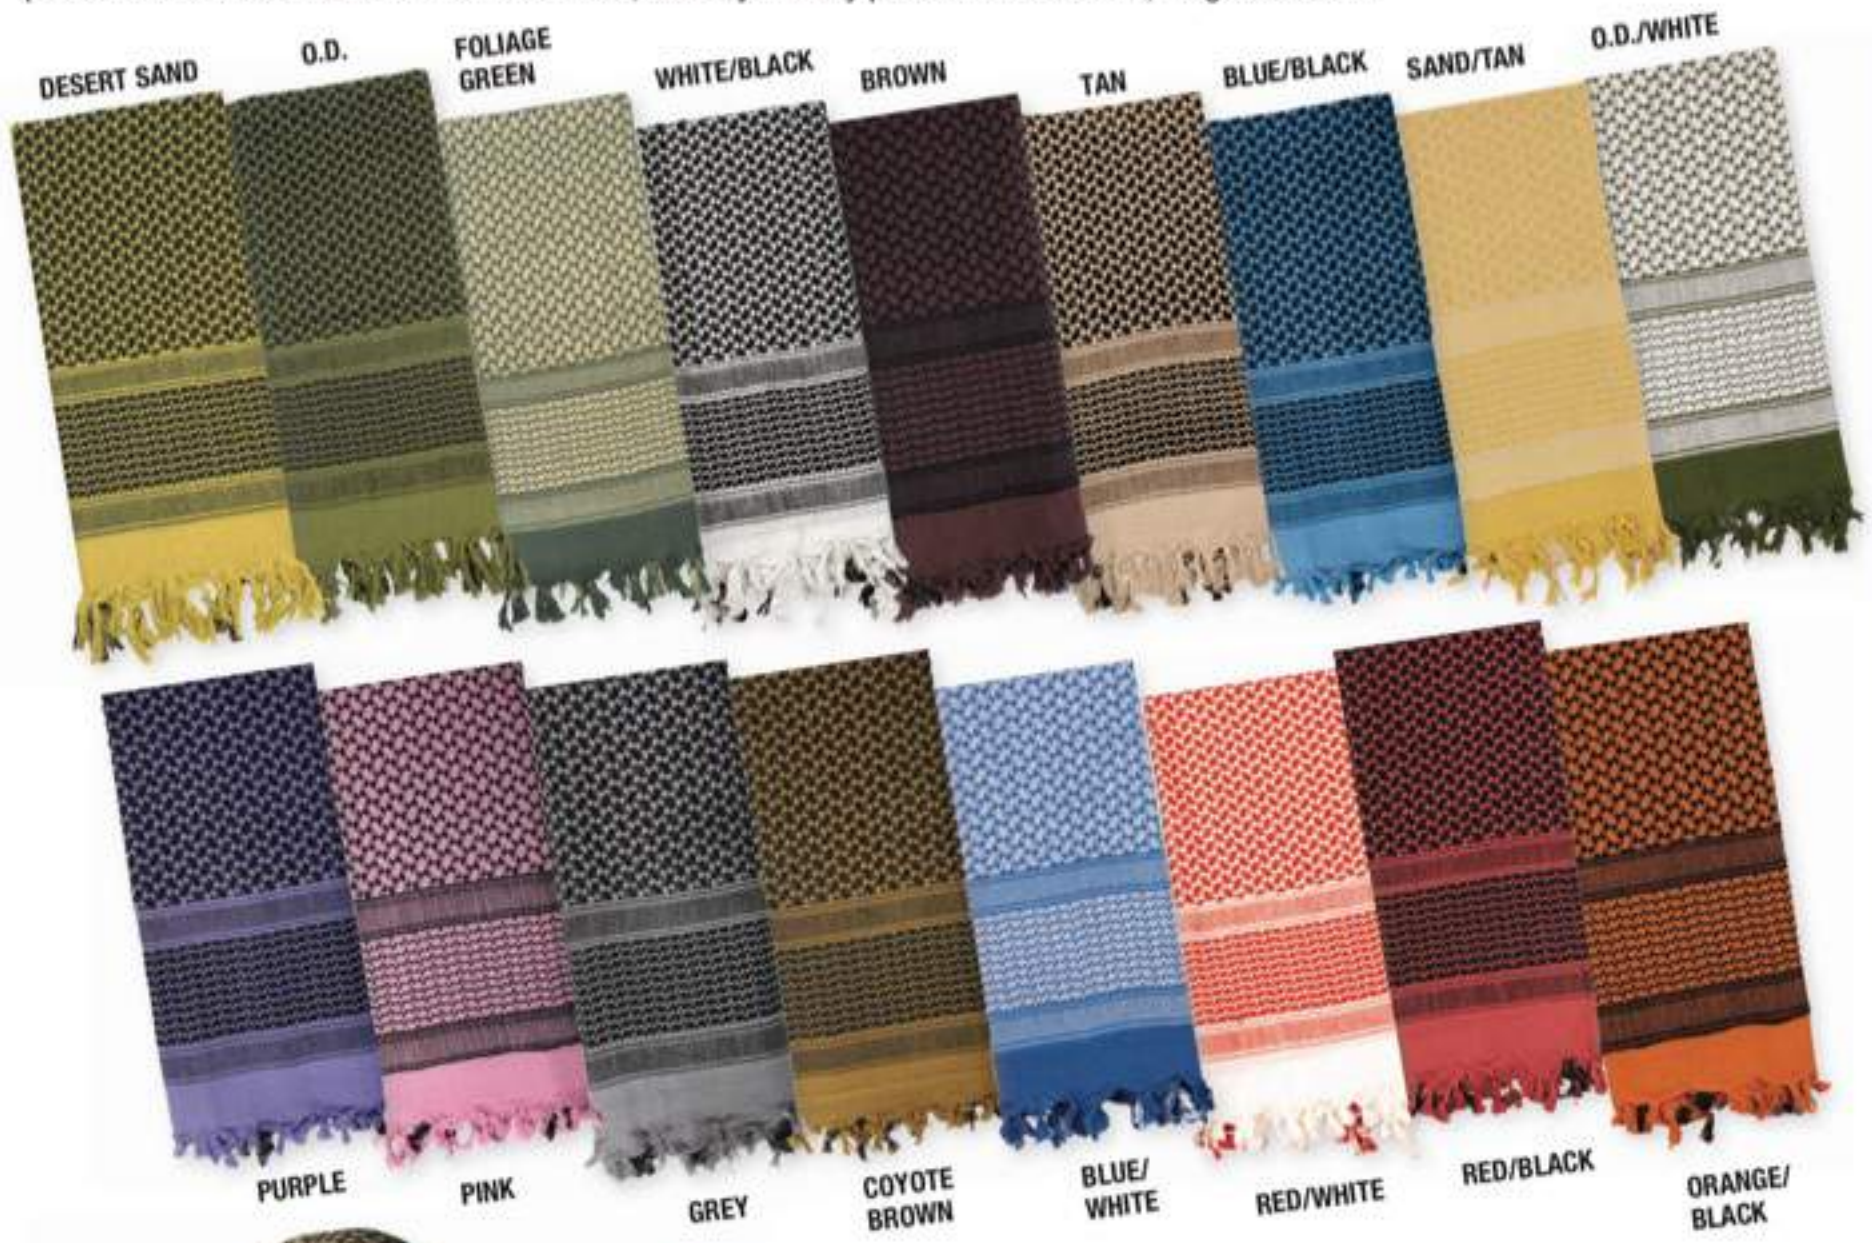

8864 SUBDUED O.D.
STAR & STRIPES

TACTICAL SHEMAGHS

8537 ROTHCO DELUXE SHEMAGH TACTICAL DESERT SCARVES, 42" x 42", 100% cotton, traditional desert headwear designed to protect the head and neck from sun and sand, used by military personnel worldwide, 17 great colors!