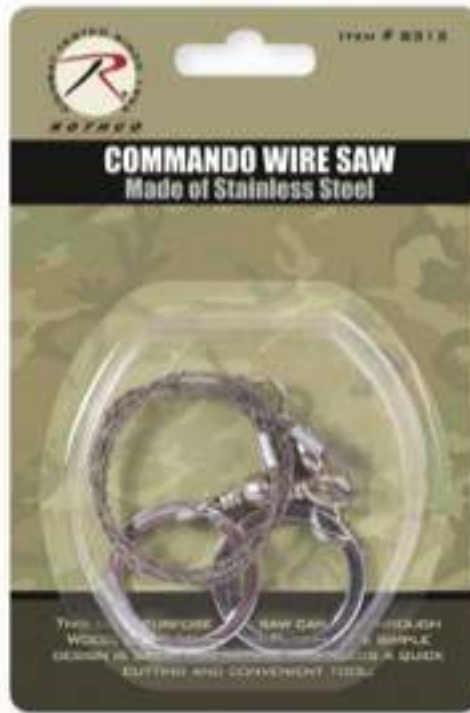

8312 ROTHCO COMMANDO WIRE SAW, "strongest wire saw anywhere", 48 kilo breaking strain, cuts wood, plastic, bone, etc.

NEW LOW PRICE