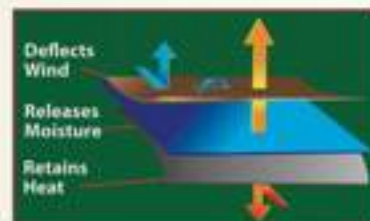

2410 BLACK, Sizes:
XXS to XL

2420 SAGE, Sizes:
XXS to XL

Available
Early
January

**NOW
AVAILABLE
IN A
WOMEN'S
CUT!**

NEW!

**SEE PAGE
39 FOR OUR
CONCEALED
CARRY MA-1**

99750 ROTHCO BLACK SOFT SHELL MA-1 JACKET, waterproof polyester shell, 3 layer construction deflects wind, wicks away moisture and retains body heat, orange fleece lining, ribbed knit collar, cuffs & waistband, brass zippered front closure w/leather pull tab & storm flap, zippered utility pocket on sleeve, 2 front pockets with snap down flaps, Sizes: XS to XL
99751 2XL 99752 3XL