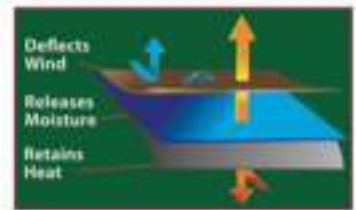

9834 ROTHCO BLACK SOFT SHELL UNIFORM JACKET, durable, lightweight & breathable, waterproof polyester shell, 3-layer construction reflects wind, wicks away moisture & retains body heat, fleece-lined collar, front zipper, 2 zippered front slash pockets, underarm vent zippers, adjustable wrist cuffs, drawstring waist, Sizes: S to XL
9835 2XL 9836 3XL

7457 ROTHCO BLACK 'SECURITY' RANGER VEST, poly/cotton, embroidered 'SECURITY' on left chest & back, 8 front hook & loop and zippered pockets, large back pouch with flap closure, shell loops, zippered collar w/hood, Sizes: S to XL
7458 2XL 7459 3XL 7449 4XL

8457 ROTHCO SAFETY GREEN 'SECURITY' 5-POINT BREAKAWAY VEST, 100% polyester mesh material, 'SECURITY' print on left chest and across back, 2" wide reflective tape around chest, waist and shoulders, hook and loop closure on sides & shoulders, standard size
8757 OVERSIZED VEST, NEW SIZE!
fits 2XL, 3XL

NEW!