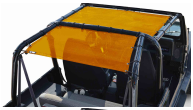

### Rear Cover

Covers rear seats only with the Family Style Roll Cage.

Does **NOT** work with the Sport Cage.

Black  
Front **J0045478**  
Rear **J0045505**

Green  
Front **J0045484**  
Rear **J0045511**

Orange  
Front **J0045479**  
Rear **J0045506**