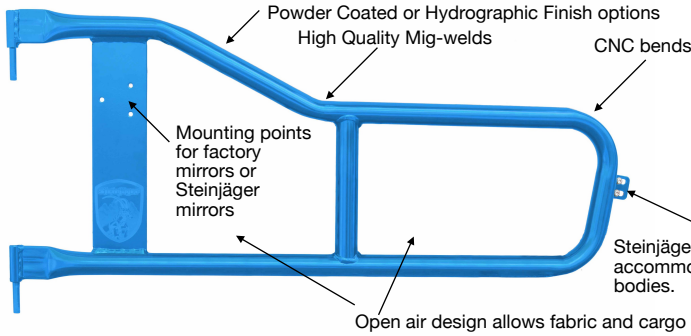

Tubular Doors for YJ

Steinjäger's unique floating latch design accommodates variations in older Jeep bodies.

Bare Metal	J0046713
Black	J0045373
Texturized Black	J0045383
Southwest Blue	J0045376
Playboy Blue	J0045377
Neon Green	J0045379
Fl'rescent Orange	J0045374
Locas Green	J0045381
Military Beige	J0045382

Pinky	J0045380
Lemon Peel	J0045378
Red Baron	J0045375
Sinbad Purple	J0045385
Cloud White	J0045386
Gray Hammer'tn	J0045384
Gecko Green	J0046522
Hot Pink	J0046523
Neon Yellow	J0046521