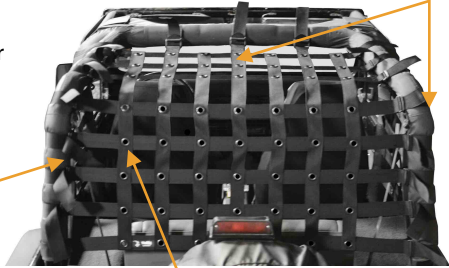

Teddy® Cargo Nets

Our Teddy® Cargo Net covers the back half and sides of your YJ. You must have the Family Style Roll Cage in your YJ in order for this to fit properly. Easy installation with double back straps. This will fit with your factory top, so there is no need to remove it once it's installed. Made in the USA.

Double back straps allow adjustability and easy installation