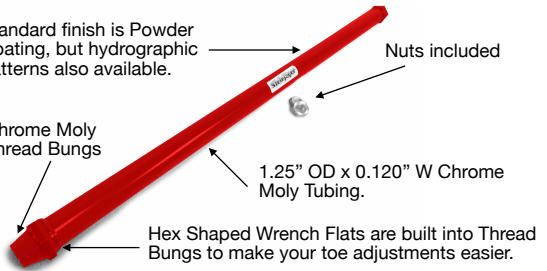

Drag Links

The Steinjäger Drag Link is a strong alternative to the original factory piece. It is made in the USA from 1.25" OD x 0.120 W DOM tubing. Comes with RH and LH jam nuts.

Standard finish is Powder Coating, but hydrographic patterns also available.

Chrome Moly Thread Bungs

1.25" OD x 0.120" W Chrome Moly Tubing.

Hex Shaped Wrench Flats are built into Thread Bungs to make your toe adjustments easier.