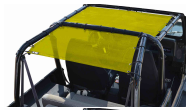

### Rear Cover

Covers rear seats only with the Family Style Roll Cage.

Does **NOT** work with the Sport Cage.

Black  
Front **J0045478**  
Rear **J0045505**

Green  
Front **J0045484**  
Rear **J0045511**

Orange  
Front **J0045479**  
Rear **J0045506**