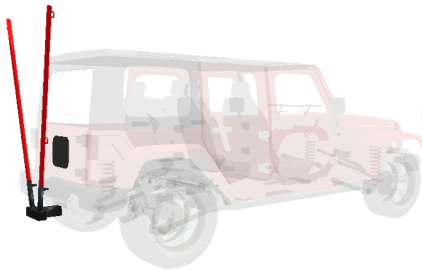

holds  $\leq 1"$  diameter poles

allen screws

fits any class 3 hitch

34" between loops