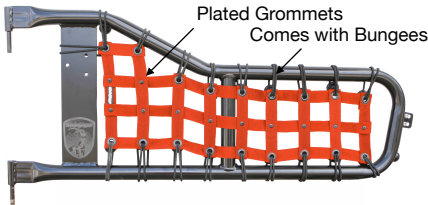

Door Nets for Steinjäger YJ Tube Doors

Black	J0045663
Blue	J0045667
Gray	J0045666
Orange	J0045664
Red	J0045665

Mesh Inserts also available. Refer to our website

Factory Door Limiting Straps