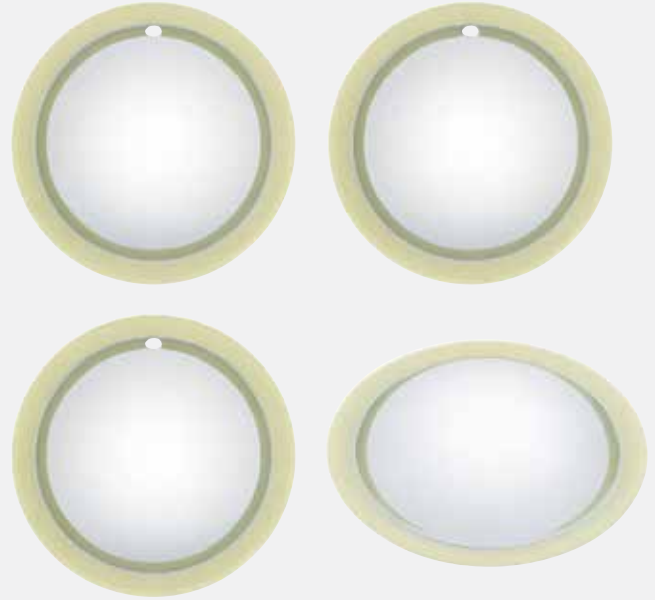

Baby Moon Hub Cap Set with Simulated White Wall

Description

- Chrome Plastic Baby Moon Hub Cap Set with Simulated White Wall
- Great Hub Cap for Daily Drivers, HHR and PT Cruiser
- Available in 14" or 15", Sold in Set of 4

Item Number	Description	Package	Pack
BHC05-14	14" Hub Cap Set	Boxed	4 Pcs./Box
BHC05-15	15" Hub Cap Set	Boxed	4 Pcs./Box