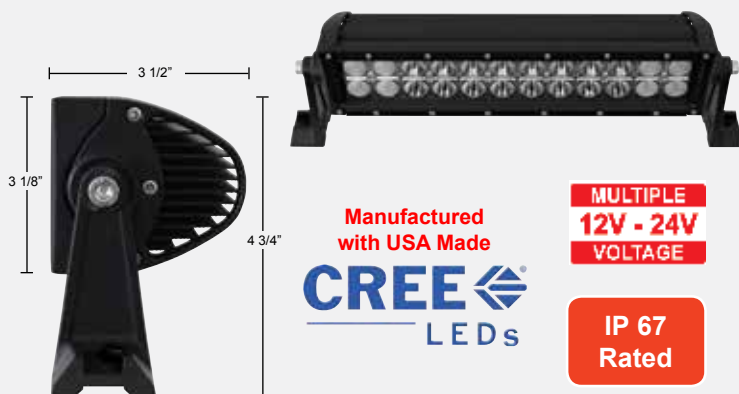

MULTIPLE
12V - 24V
VOLTAGE

IP 67
Rated