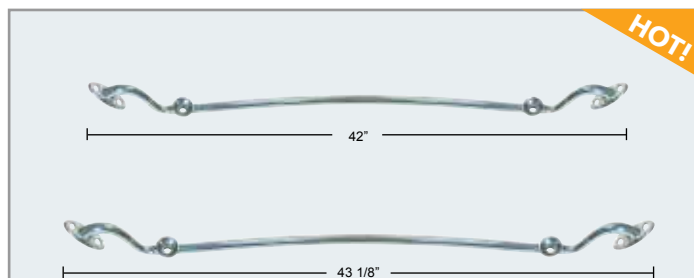

APRIL 2016

WHAT'S NEW

1957 CHEVY LEATHER SOFA

- Perfect Item for the Man Cave, or Dealer Showroom
- Made with Actual 1957 Chevy Restoration Steel Body Panels and Quality United Pacific Chrome Bumper and Trim
- Currently In-Stock, [Oversize Freight Policy](#)

ITEM NUMBER	DESCRIPTION	PACKAGE	PACK
AF-5701-B (NEW)	57 Blue Chevy Sofa	Bulk	1 Pc.

1964 -66 CHEVY & GMC TRUCK VENT WINDOW ASSEMBLY

- Complete Assembled Vent Window
- Includes Glass, Chrome Vent Frame, Chrome Vent Handles, Rubber Vent Seal, Division Bar with Felt, and Brackets
- Available With Tint or Without Tint
- Sold Individually, Please Specify Driver or Passenger Side

ITEM NUMBER	DESCRIPTION	PACKAGE	PACK
120641 (NEW)	LH, No Tint	Boxed	1 Pc./Box
120642 (NEW)	RH, No Tint	Boxed	1 Pc./Box
120643 (HOT)	LH, Tinted	Boxed	1 Pc./Box
120644 (HOT)	RH, Tinted	Boxed	1 Pc./Box

STAINLESS DROPPED HEADLIGHT BARS

- Stainless Dropped Headlight Bars for 1932 & 1930-31 Ford
- Highly Polished Stainless Steel 4" Dropped Headlight Bars for Street Ridders

ITEM NUMBER	DESCRIPTION	OEM NUMBER	PACK
A6222 (HOT)	1932	B-13114-D	1 Pc./Box
A6225 (HOT)	1930-31	A-13114-BD	1 Pc./Box