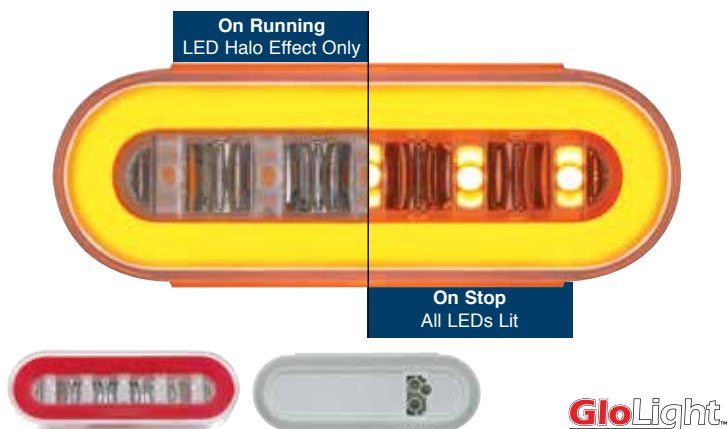

22 LED "GLO Light" Oval 6" Push-In Grommet Mount Lights NEW!

DESCRIPTION

- Unique Patent "GLO" Design, Halo Effect on Running or Parking,
- All LEDs Lit on Stop or Turn Signal
- 12 volt. Uses Standard Commercial 3-Pin Electrical Connector Plug, Item # 34212/34216
- DOT/SAE Approved
- Mounts With Standard 6" Oval Rubber Push-In Grommet, Item # 31506
- **Lifetime Warranty**

Item #	LEDs	Lens	Package	Pack
36925	22 Amber	Amber	Carded	1 Pc./Card
36924	22 Red	Red	Carded	1 Pc./Card