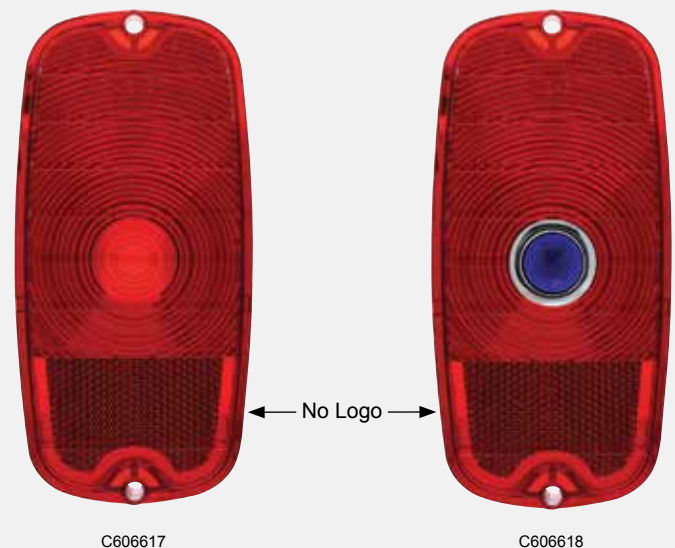

1960-66 GMC Pickup Fleetside Tail Light Lenses

Description

- Made Specifically for GMC, No Logo
- Quality Red Polycarbonate Lens
- Available with or without Blue Dot

Item Number	Description	Package	Pack
C606617	Red Lens without Logo	Bulk	1 Pc./Bag
C606618	Red Lens with Blue Dot	Bulk	1 Pc./Bag