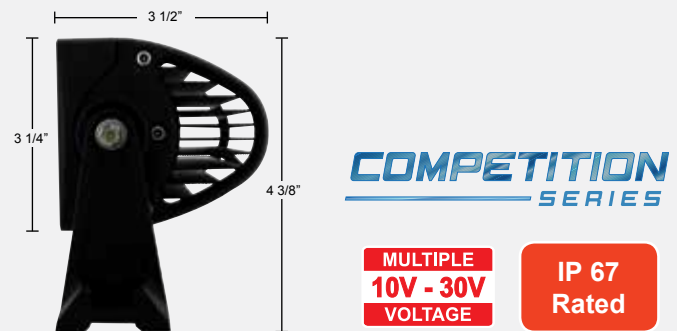

High Power 4 Row LED Light Bar - Reflector Series

Description

- 1.5W High Power LED, 4 Row LED Light Bar
- 10V - 24V Application, Reflector Illumination
- 3 1/8" Tall x 2 1/4" Wide, Light is 5 1/8" Tall with Mounting Bracket
- Available in 6 Different Lengths, Heavy Duty Aluminum Housing, **3 Years Warranty**

Item Number	LEDs	Lumens	Length	Pack
36646	24	2160 lm	8"	1 Pc./Box
36647	48	4320 lm	14"	1 Pc./Box
36648	80	7200 lm	22"	1 Pc./Box
36649	120	10800 lm	32"	1 Pc./Box
36650	160	14400 lm	42"	1 Pc./Box
36651	200	18000 lm	52"	1 Pc./Box

High Power LED Light Bar - Competition Series

Description

- 3W High Power LED Light Bar
- 10V - 30V Application
- 3 1/4" Tall 3 1/2" Wide, Light is 4 3/8" Tall with Mounting Bracket
- Available in 5 Different Lengths, Heavy Duty Aluminum Housing, **3 Years Warranty**

Item Number	LEDs	Lumens	Length	Pack
36640	12	2520 lm	10"	1 Pc./Box
36641	24	5040 lm	16"	1 Pc./Box
36642	40	8400 lm	24"	1 Pc./Box
36643	60	12600 lm	34"	1 Pc./Box
36644	80	16800 lm	44"	1 Pc./Box