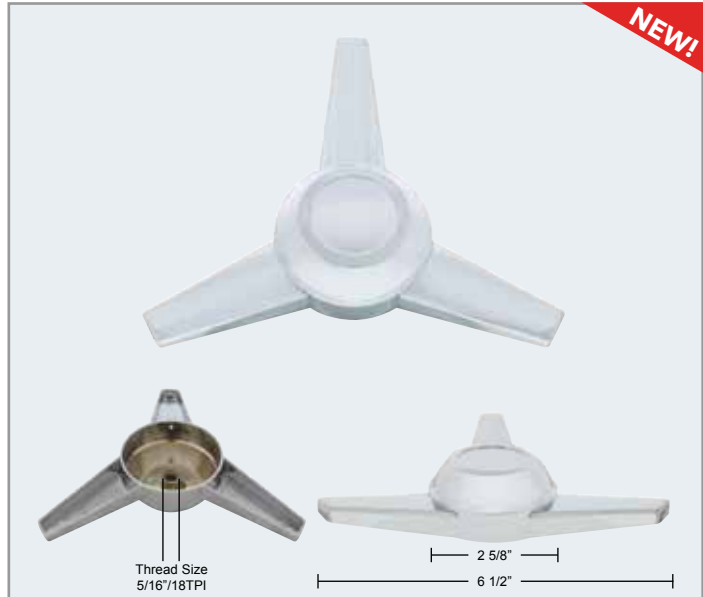

NEW!

CHROME 3 EXTRA LARGE BAR STRAIGHT SPINNER

- Chrome Plastic Spinner for Hub Cap
- 3 Extra Large Bar Straight Swing

ITEM #	DESCRIPTION	PACKAGE	PACK
10722B	3 XL Bar Spinner	Bulk	1 Pc.