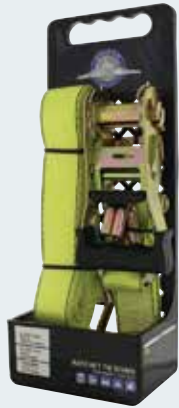

90800

NEW!

RATCHET TIE DOWN

- Heavy Duty Ratchet Tie Down
- Zinc Plated Double J Hook
- Rubberized Cover Handle for Added Comfort and Grip for Item #: 90800 and 90801

ITEM NUMBER	DESCRIPTION	BREAK STRENGTH	LOAD LIMITS	PACK
90800 (NEW)	1.5" x 15" Tie Down	6600 lbs.	2200 lbs.	1 Pc./ Retail Pack
90801 (NEW)	2" x 27" Tie Down	10000 lbs.	3333 lbs.	1 Pc./ Retail Pack
90802 (NEW)	3" x 27" Tie Down	15000 lbs.	5000 lbs.	1 Pc./ Bulk
90803 (NEW)	4" x 30" Tie Down	16200 lbs.	5400 lbs.	1 Pc./ Bulk

Color Retail Packaging

NEW!

EPDM RUBBER TARP STRAP

- Premium Quality EPDM Rubber Tarp Strap, 2 Pack
- Compounded EPDM Rubber Strap Will Not Crack, Rot or Lose Rebound Qualities
- Corrosion, Sunlight, and Weather Resistant
- Zinc Plated, Strong Steel Hooks Will Not Bend, Break or Rust
- Low Temperature Resistant, Non-Brittle to -40F

ITEM NUMBER	DESCRIPTION	PACKAGE	PACK
90805 (NEW)	15" EPDM Rubber Strap	Carded	2Pcs./Card
90806 (NEW)	21" EPDM Rubber Strap	Carded	2Pcs./Card
90807 (NEW)	31" EPDM Rubber Strap	Carded	2Pcs./Card

Color Retail Packaging

NEW!

BUNGEE CORD SET WITH COATED STEEL HOOK

- (2) 18", (2) 24" and (2) 30" Bungee Cord with Coated Steel Hook

ITEM NUMBER	DESCRIPTION	PACKAGE	PACK
90804 (NEW)	Bungee Cord	Jar	6Pcs./Jar

AN160225