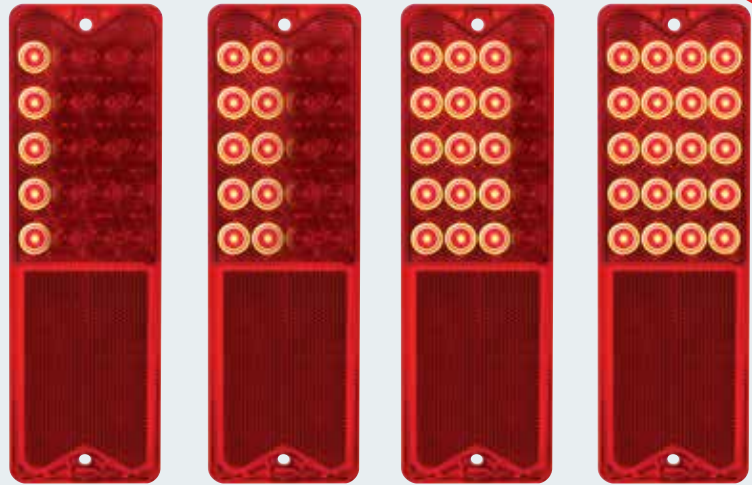

1967-72 CHEVY AND GMC FLEETSIDE LED SEQUENTIAL TAIL LIGHT

- 20 Super Bright LED's
- Features Sequential Operation with Selector Switch to Select Sequential Left, Sequential Right, or Sequential Function OFF
- Features "Sequence Once" Brake Attention Function
- Complete with Polycarbonate Lens and LED's Sealed Inside
- Easy Electrical Connection with 1157 Plug, 12 Volt Only,

Lifetime Warranty
• Required United Pacific LED Turn Signal Flasher, Item # 90652

ITEM NUMBER	LEDs	LENS	PACKAGE	PACK
CTL6721SEQ (NEW)	20 Red	Red	Carded	1 Pc./Card

NEW!

1932 FORD REAR SPREADER BAR WITH LED LIGHTS

- Super Bright Red, White, or Amber LEDs in 3 Configurations
- Polished Stainless Steel with Hidden Welds
- Epoxy Coated, Fully Sealed Electronics, Solid State Circuit Boards Are Designed for 7.7-14.0 VDC
- Complete with Polycarbonate Lens
- Wires Exit on Each Side Near Mounting Flange and Can be Easily Hidden Along Inside Frame Rail

ITEM NUMBER	LEDs	LENS	PACKAGE	PACK
F3251LED-BU (NEW)	8 White/ 5 Red	White/ Red	Boxed	1 Pc./Box
F3251LED-RA (HOT)	5 Amber/ 5 Red	Amber/ Red	Boxed	1 Pc./Box
F3251LED (HOT)	5 Red/ 5 Red	Red/ Red	Boxed	1 Pc./Box

NEW!

1987-93 FORD MUSTANG TAIL LIGHT LENS ASSEMBLY

- Tail Light Lens Assembly for 1987-93 Fox Body Ford Mustang
- Complete Lens with Housing
- Sold Individually, Please Specify Driver Side or Passenger Side

ITEM NUMBER	DESCRIPTION	OEM NUMBER	PACK
110135 (NEW)	Left Hand	E7ZZ-13405-A E3ZB-13441-A	1 Pc./Box
110136 (NEW)	Right Hand	E7ZZ-13404-A E3ZB-13440-A	1 Pc./Box

NEW!