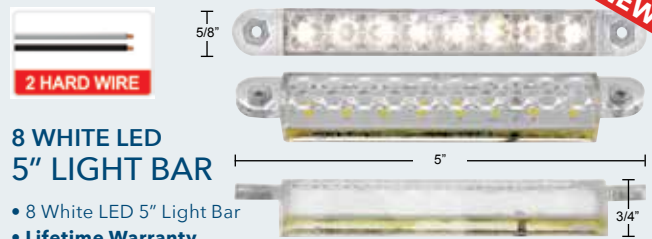

8 WHITE LED 5" LIGHT BAR

- 8 White LED 5" Light Bar
- **Lifetime Warranty**

ITEM NUMBER	LEDs	LENS	PACKAGE	PACK
110000 (NEW)	8 White	White	Carded	1 Pc./Card

NEW!