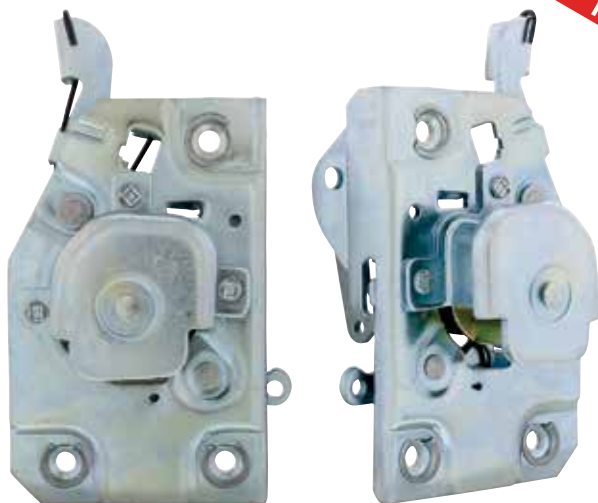

NEW!

1967-72 CHEVY/GMC TRUCK DOOR LATCH

- Precision Stampings with Original Design Mechanism
- Zinc Plated. LH & RH Sold Individually
- Fits Pickup and Suburban
- Mounting Hardware Not Included

ITEM #	DESCRIPTION	PACKAGE	PACK
110262	67-72 Passenger/Right Hand	Bulk	1 Pc.
110263	67-72 Driver/Left Hand	Bulk	1 Pc.