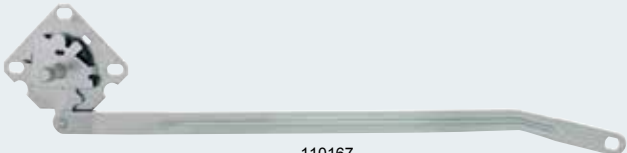

110167

1964-66 CHEVY & GMC TRUCK INSIDE DOOR LATCH RELAY

- Inside Door Handle Release Mechanism Latch for 1964-66 Chevy & GMC Truck
- Steel Zinc Plated
- Sold Individually, Please Specify Driver or Passenger Side

ITEM NUMBER	DESCRIPTION	PACKAGE	PACK
110166 (NEW)	Passenger/Right Hand	Boxed	1 Pc./Box
110167 (NEW)	Driver/Left Hand	Boxed	1 Pc./Box

NEW!