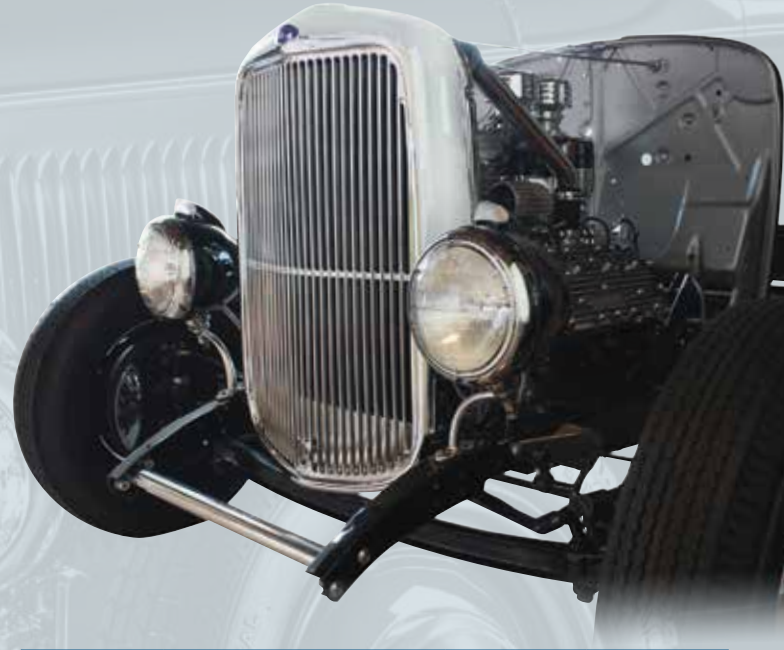

OCTOBER 2016 WHAT'S NEW

1932 FORD TRUCK & COMMERCIAL RADIATOR GRILL SHELL

- Die Stamped From One Piece of Steel As Original
- Has Raised 1932 Detail Around Radiator Neck and Emblem Pad
- Has the Lower Pan Welded in Place Exactly As Original
- Fits All 1932 Trucks, And Will Fit Passenger If Desired
- Great Looking Upgrade for Model-A Hot Rods As Well
- Won New Product Award at 2015 SEMA Show

ITEM #	DESCRIPTION	PACKAGE	PACK
B21343	Chrome Plated Grill	Boxed	1 Pc./Box
B21340	Black EDP Coated Grill	Boxed	1 Pc./Box