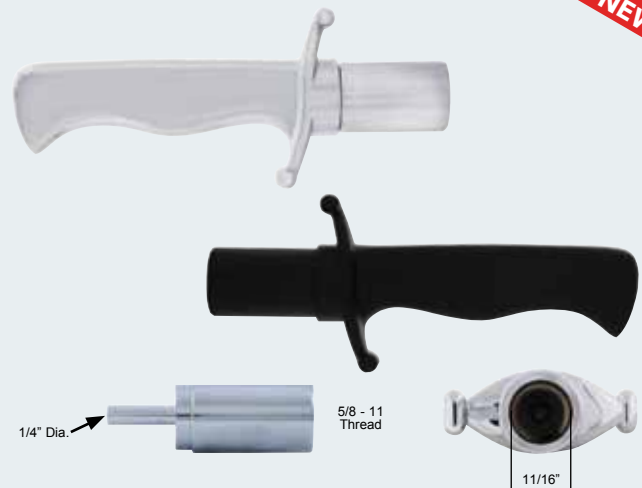

DAGGER AIR VALVE KNOB

- Chrome Aluminum Screw On Air Valve Knob
- Available in Chrome or Black
- Great As Dipstick Handle with Adapter Removed
- Universal Hex Screw Mount Design

ITEM #	STYLE	FINISH	PACKAGE	PACK
23529	Plain	Black	Carded	1 Pc./Card
23525	Plain	Chrome	Carded	1 Pc./Card