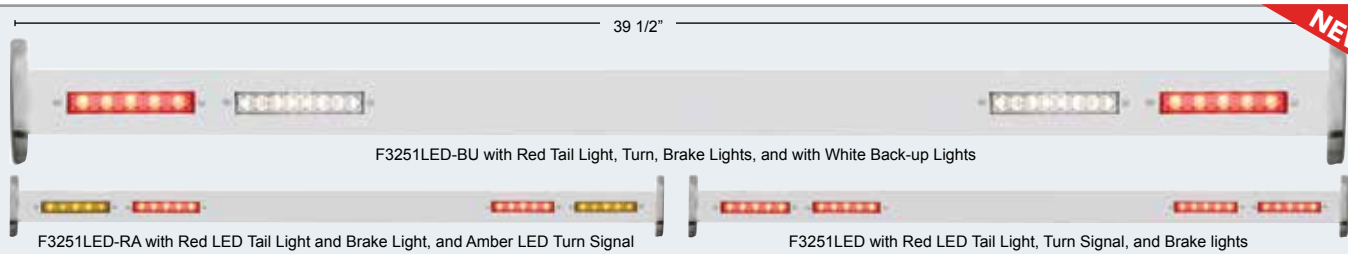

1932 FORD REAR SPREADER BAR WITH LED LIGHTS

- Super Bright Red, White, or Amber LEDs in 3 Configurations
- Polished Stainless Steel with Hidden Welds
- Epoxy Coated, Fully Sealed Electronics, Solid State Circuit Boards Are Designed for 7.7-14.0 VDC
- Complete with Polycarbonate Lens
- Wires Exit on Each Side Near Mounting Flange and Can be Easily Hidden Along Inside Frame Rail

ITEM NUMBER	LEDs	LENS	PACKAGE	PACK
F3251LED-BU (NEW)	8 White/ 5 Red	White/ Red	Boxed	1 Pc./Box
F3251LED-RA (HOT)	5 Amber/ 5 Red	Amber/ Red	Boxed	1 Pc./Box
F3251LED (HOT)	5 Red/ 5 Red	Red/ Red	Boxed	1 Pc./Box

NEW!

1987-93 FORD MUSTANG TAIL LIGHT LENS ASSEMBLY

- Tail Light Lens Assembly for 1987-93 Fox Body Ford Mustang
- Complete Lens with Housing
- Sold Individually, Please Specify Driver Side or Passenger Side

ITEM NUMBER	DESCRIPTION	OEM NUMBER	PACK
110135 (NEW)	Left Hand	E7ZZ-13405-A E3ZB-13441-A	1 Pc./Box
110136 (NEW)	Right Hand	E7ZZ-13404-A E3ZB-13440-A	1 Pc./Box