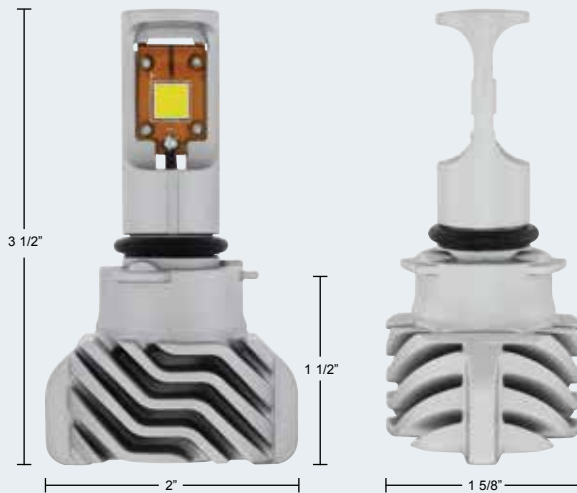

HIGH POWER H4 LED BULB

- 3 CREE High Power White LED
- 1000 Lumen Low Beam Output
- 1500 Lumen High Beam Output
- Includes Driver/Controller for Easy Installation, Replaces Any H4 Bulb. Driver/Controller is Approximately 3 1/2" L x 1 3/4" W x 1" H

LOW BEAM LIGHT 1000 LUMENS	HIGH BEAM LIGHT 1500 LUMENS	MADE WITH CREE LED

ITEM #	LED	BULB TYPE	PACKAGE	PACK
36903	3	H4	Carded	1 Pc./Card

NEW!