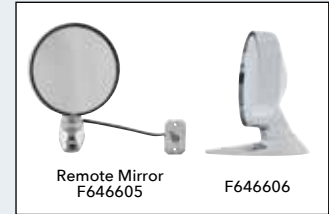

**1964-1/2 & 1965-66 FORD MUSTANG
REMOTE MIRROR MOUNTING PAD**

- Exterior Remote Mirror Mounting Pad
- Also Fits R/H Non Remote Mirror

ITEM #	DESCRIPTION	PACKAGE	PACK
110159	Remote Mirror Mounting Pad	Bulk	1 Pc.

NEW!