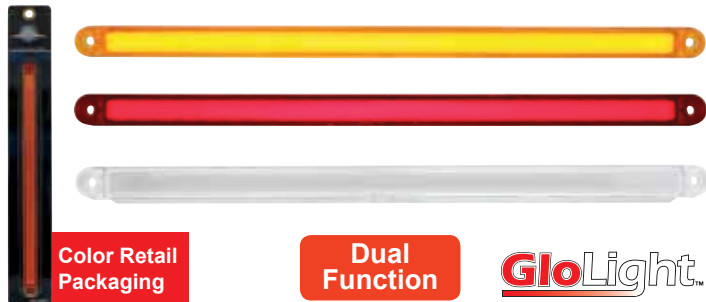

24 LED 12" Dual Function Light Bar - "GLO" Light NEW!

DESCRIPTION

- 24 LED 12" Dual Function Light Bar, Unique Patented "GLO" Design
- Available with Amber or Red LEDs in Colored or Clear Lens
- Approximate Size: 12" L x 5/8" W, Mounting Holes Approximately 11 7/16" Apart, [Lifetime Warranty](#)

Item #	LEDs	Lens	Package	Pack
36861	24 Amber	Amber	Carded	1 Pc./Card
36861B	24 Amber	Amber	Bulk	1 Pc.
36862	24 Red	Red	Carded	1 Pc./Card
36862B	24 Red	Red	Bulk	1 Pc.
36863	24 Amber	Clear	Carded	1 Pc./Card
36863B	24 Amber	Clear	Bulk	1 Pc.
36864	24 Red	Clear	Carded	1 Pc./Card
36864B	24 Red	Clear	Bulk	1 Pc.