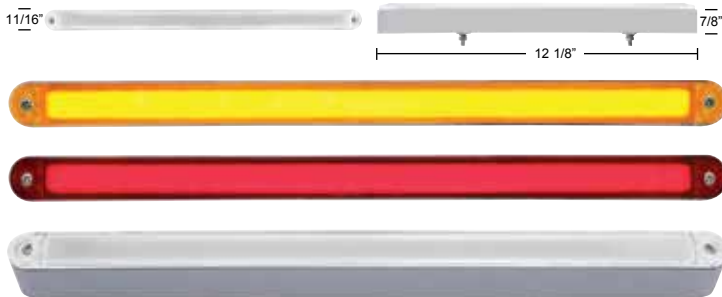

24 LED 12" Light Bar with Chrome Housing - "GLO" Light NEW!

DESCRIPTION

- 24 LED 12" Light Bar with Chrome Plastic Bezel, Unique Patented "GLO" Design
- Available with Amber (Item # 36861B), Red (Item # 36862B) Lens or Amber (Item # 36863B), Red (Item # 36864B) Clear Lens
- 12" Chrome Plastic Light Bar Bezel Available Separately: Item # 30933B
- Mounting Screws Can Be Moved to Accommodate Mounting Distance from 4 1/2" - 7 3/8" Apart

Item #	LEDs	Lens	Light	Pack
32706	24 Amber	Amber	Carded	1 Pc./Card
32707	24 Amber	Amber	Carded	1 Pc./Card
32708	24 Red	Red	Carded	1 Pc./Card
32709	24 Red	Red	Carded	1 Pc./Card