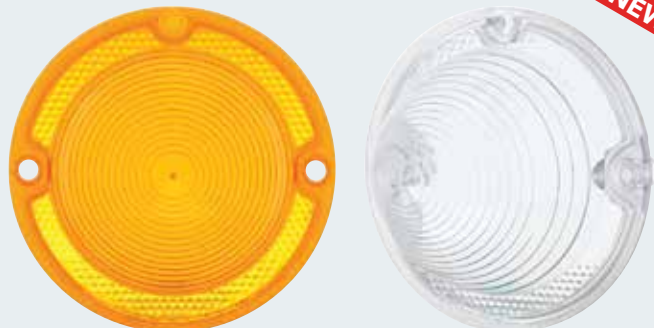

1958 CHEVY IMPALA PARKING LIGHT LENS

- Great Looking Replacement Lens
- Injection Molded from High Quality Polycarbonate Plastic
- Available in Amber or Clear Lens

ITEM #	DESCRIPTION	OEM NUMBER	PACK
110153	Amber Lens	5949100	1 Pc.
110154	Clear Lens	5949100	1 Pc.