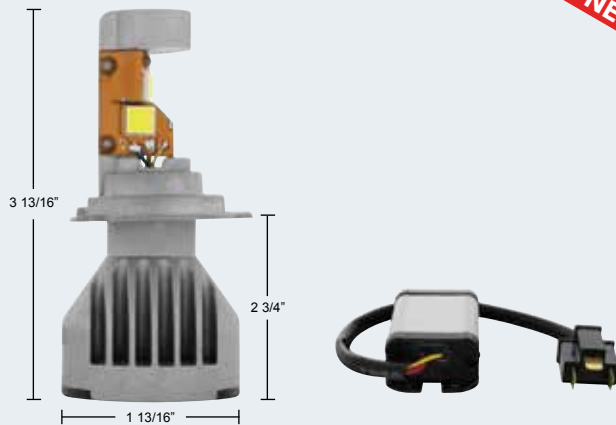

CHROME 7" MOTORCYCLE HEADLIGHT - GROOVED WITH 6 AMBER AUXILIARY LED

- Complete Assembly, Chrome Finished
- Fits 1986-2011 Heritage, Fat Boy, and FLSTN Softail
- Crystal Headlight Bulb with Amber Hi/Low Function LED's
- DOT/SAE: HR 15, LED's for Auxiliary/Utility Purposes
- 12V, Dual Function Auxiliary LED's Have Three Wire Hookup

ITEM #	DESCRIPTION	PACKAGE	PACK
32699	7" Motorcycle Headlight	Boxed	1 Pc./Box

NEW!