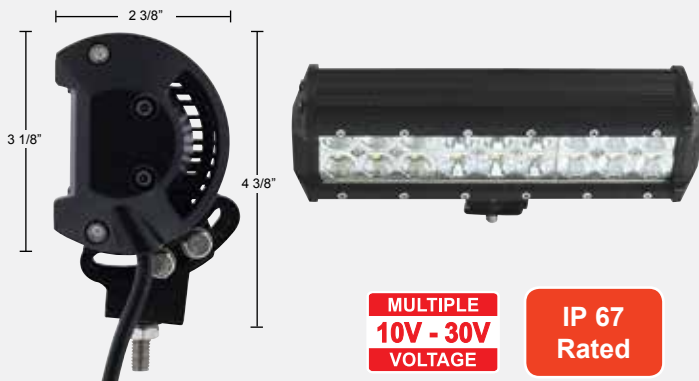

MULTIPLE
10V - 30V
VOLTAGE

IP 67
Rated