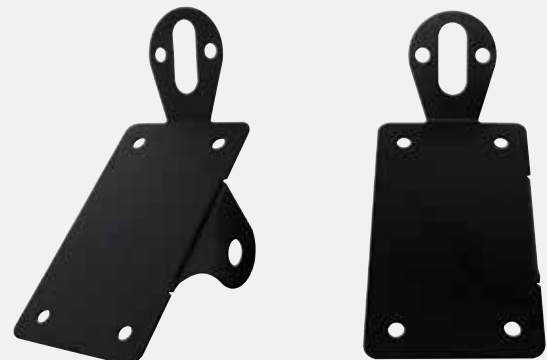

## Black "Bobber" Style Side Mount Light Bracket - Vertical

### Description

- Black "Bobber" Style Side Mount Tail light/License Bracket
- License Plate Mounts Vertically, Custom Applications

Item Number	Description	Package	Pack
20620	Vertical Mount	Boxed	1 Pc./Box