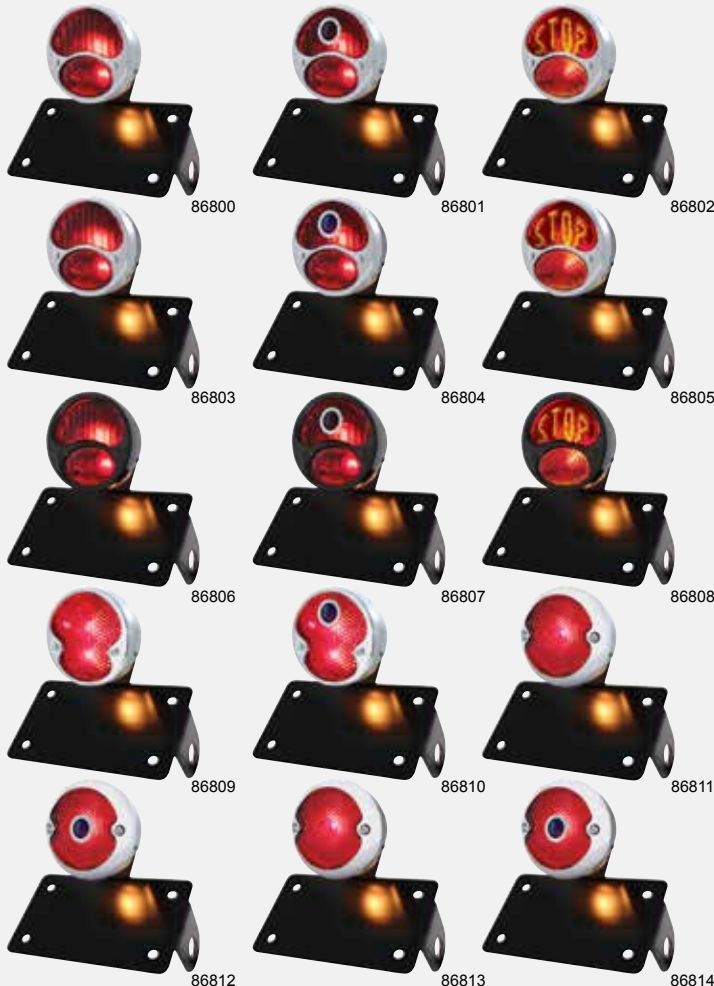

Incandescent Tail Light - Horizontal

Description

- Incandescent Tail Light with License Light
- Black License Bracket
- Perfect for Custom Motorcycles

1928 Ford "DUO LAMP"

Item Number	Style	Rim	Housing	Pack
86800	28 Model "A"	Stainless	Stainless	1 Pc./Box
86801	28 "DUO LAMP" Blue Dot	Stainless	Stainless	1 Pc./Box
86802	28 "Stop" Lettering	Stainless	Stainless	1 Pc./Box
86803	28 Model "A"	Stainless	Black	1 Pc./Box
86804	28 "DUO LAMP" Blue Dot	Stainless	Black	1 Pc./Box
86805	28 "Stop" Lettering	Stainless	Black	1 Pc./Box
86806	28 Model "A"	Black	Black	1 Pc./Box
86807	28 "DUO LAMP" Blue Dot	Black	Black	1 Pc./Box
86808	28 "Stop" Lettering	Black	Black	1 Pc./Box

1932 Ford

Item Number	Style	Rim	Housing	Pack
86809	32 Ford	Stainless	Stainless	1 Pc./Box
86810	32 Ford Blue Dot	Stainless	Stainless	1 Pc./Box

1933 Ford

Item Number	Style	Rim	Housing	Pack
86811	33 Ford	Stainless	Stainless	1 Pc./Box
86812	33 Ford Blue Dot	Stainless	Stainless	1 Pc./Box
86813	33 Ford	Stainless	Black	1 Pc./Box
86814	33 Ford Blue Dot	Stainless	Black	1 Pc./Box