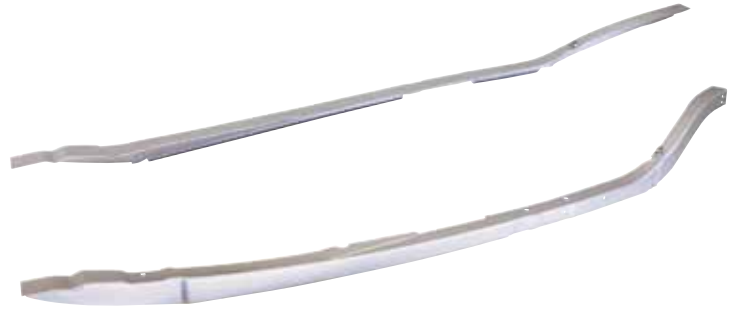

1932 Ford Passenger Car and Truck Chrome Bumper **NEW!**

DESCRIPTION

- Heavy Stamped Spring Steel and Beautifully Chrome Plated as Original
- Fits 32 Ford Passenger Car Front and Rear
- Fits 32 Ford Truck Front
- Includes Two Bumper End Caps: Item # B20301

Item #	Description	Package	Pack
B20092	32 Passenger & Truck Bumper	Boxed	1 Pc./Box

1939-40 Ford Coupe Full Length Subrails **NEW!**

DESCRIPTION

- Heavy Gauge Steel As Original
- Stamped with Rocker Area Under Door
- Coated in Weldable Primer
- Sold in Pairs

Item #	Description	Package	Pack
110232	39-40 Rocker Panels	Boxed	1 Pair/Box

2 High Power LED Work Light **NEW!**

DESCRIPTION

- 2 High Power LED Work Light with Deluxe All Chrome Die-Cast Housing
- 12V-30V, 1200 Lumens, **3 Years Warranty**

Item #	LEDs	Function	IP Rating	Pack
36619	10 Watt	Flood	IP67	1 Pc./Card
36620	10 Watt	Spot	IP67	1 Pc./Card

ALL CHROME HOUSING

LIGHT 1200 LUMENS **HIGH POWER 5 WATT X 2 LED** **MULTIPLE 12V - 30V VOLTAGE**

10 LED 9" Dual Function Light Bar **NEW!**

DESCRIPTION

- 10 LED 9" Dual Function Light Bar, 3 Wire Hardwired
- Available with Blue or White LEDs
- Mounting Hole Approximately 8 1/2" Apart, **Lifetime Warranty**

Item #	LEDs	Lens	Package	Pack
38004	10 Blue	Clear	Carded	1 Pc./Card
38005	10 White	Clear	Carded	1 Pc./Card

3 HARD WIRE