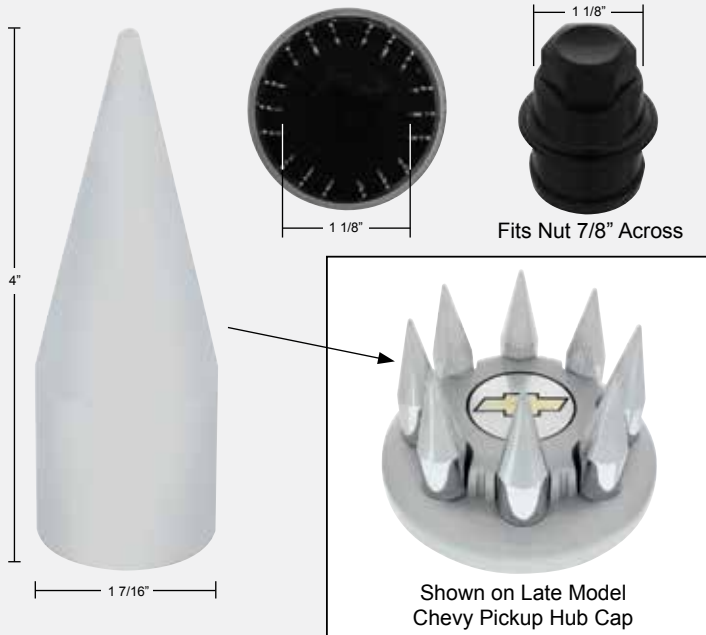

Chevy & GMC Full Size Pickup Accessory Spike Nut Cover

Description

- Fits Many 2003-15 Chevrolet & GMC Truck Models with Original Steel Wheel Hubcap
- Spike Accessory is Sized to Fit the Twist-On Simulated Lug Nut on OE Steel Wheel Hubcap
- Spike is Quality Molded Plastic with Beautiful Long Lasting Chrome Plating
- Spike Covers Sold Each. **Hubcap Not Included**

Item Number	Description	Package	Pack
10351B	Spike Nut Cover	Bulk	1 Pc./Bag