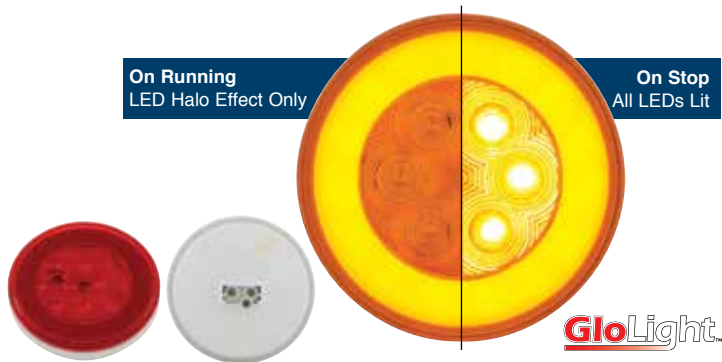

21 LED "GLO Light" Round 4" Push-In Grommet Mount Lights NEW!

DESCRIPTION

- Unique Patent "GLO" Design, Halo Effect on Running or Parking,
- All LEDs Lit on Stop or Turn Signal
- 12 volt. Uses Standard Commercial 3-Pin Electrical Connector Plug, Item # 34212/34216
- DOT/SAE Approved
- Mounts With Standard 4" Rubber Push-In Grommet, Item # 31515
- **Lifetime Warranty**

Item #	LEDs	Lens	Package	Pack
37132	21 Red	Red	Carded	1 Pc./Card
37133	21 Amber	Amber	Carded	1 Pc./Card
37134	21 Red	Clear	Carded	1 Pc./Card
37135	21 Amber	Clear	Carded	1 Pc./Card