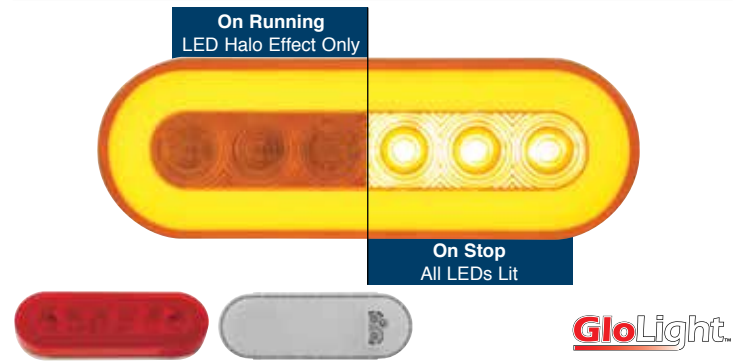

22 LED "GLO Light" Oval 6" Push-In Grommet Mount Lights NEW!

DESCRIPTION

- Unique Patent "GLO" Design, Halo Effect on Running or Parking,
- All LEDs Lit on Stop or Turn Signal
- 12 volt. Uses Standard Commercial 3-Pin Electrical Connector Plug, Item # 34212/34216
- DOT/SAE Approved
- Mounts With Standard 6" Oval Rubber Push-In Grommet, Item # 31506
- **Lifetime Warranty**

Item #	LEDs	Lens	Package	Pack
37128	22 Red	Red	Carded	1 Pc./Card
37129	22 Amber	Amber	Carded	1 Pc./Card
37130	22 Red	Clear	Carded	1 Pc./Card
37131	22 Amber	Clear	Carded	1 Pc./Card