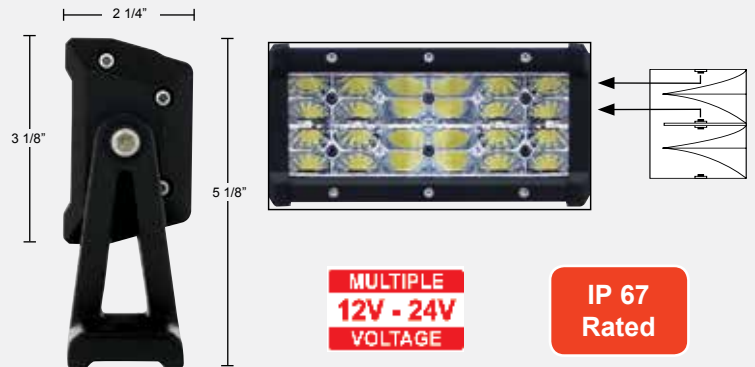

High Power 4 Row LED Light Bar - Reflector Series

Description

- 1.5W High Power LED, 4 Row LED Light Bar
- 10V - 24V Application, Reflector Illumination
- 3 1/8" Tall x 2 1/4" Wide, Light is 5 1/8" Tall with Mounting Bracket
- Available in 6 Different Lengths, Heavy Duty Aluminum Housing, **3 Years Warranty**

Item Number	LEDs	Lumens	Length	Pack
36646	24	2160 lm	8"	1 Pc./Box
36647	48	4320 lm	14"	1 Pc./Box
36648	80	7200 lm	22"	1 Pc./Box
36649	120	10800 lm	32"	1 Pc./Box
36650	160	14400 lm	42"	1 Pc./Box
36651	200	18000 lm	52"	1 Pc./Box

High Power LED Light Bar - Competition Series

Description

- 3W High Power LED Light Bar
- 10V - 30V Application
- 3 1/4" Tall 3 1/2" Wide, Light is 4 3/8" Tall with Mounting Bracket
- Available in 5 Different Lengths, Heavy Duty Aluminum Housing, **3 Years Warranty**

Item Number	LEDs	Lumens	Length	Pack
36640	12	2520 lm	10"	1 Pc./Box
36641	24	5040 lm	16"	1 Pc./Box
36642	40	8400 lm	24"	1 Pc./Box
36643	60	12600 lm	34"	1 Pc./Box
36644	80	16800 lm	44"	1 Pc./Box