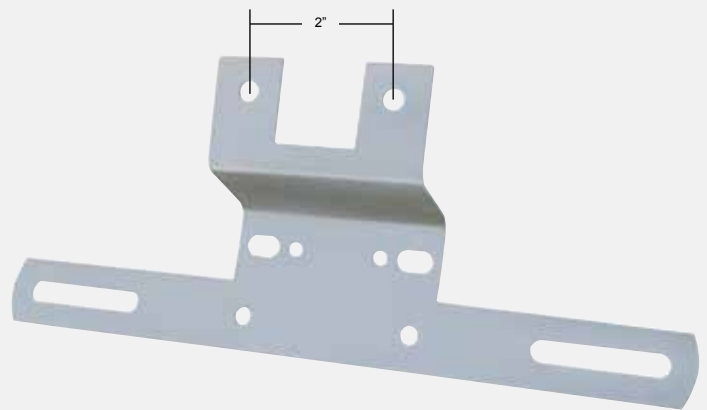

### Description

- Zinc Plated Steel
- Surface Mount on 2" Centers

Item Number	Description	Package	Pack
<b>33096</b>	Metal License Bracket	Bulk	1 Pc.