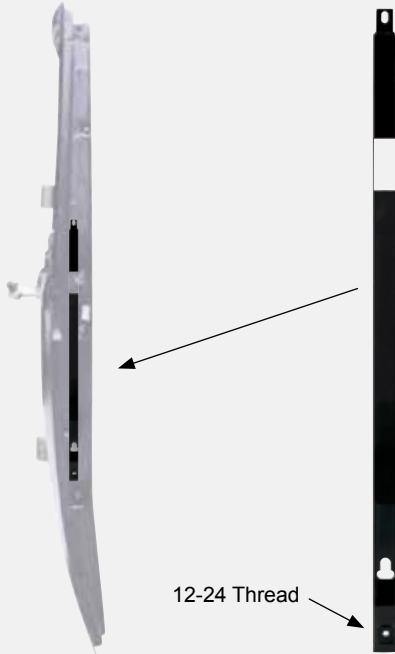

1932-34 Ford Truck Door Window Channel Guide

Description

- Metal Channel That Supports Glass Run Felt Through the Door Latch
- Fits All 1932-34 Ford Truck
- One Required Per Door, On Latch Side, Fits Lefthand or Righthand
- Black EDP Coated, Sold Each

Item Number	Description	Package	Pack
B21017	Window Channel Guide	Boxed	1 Pc./Box