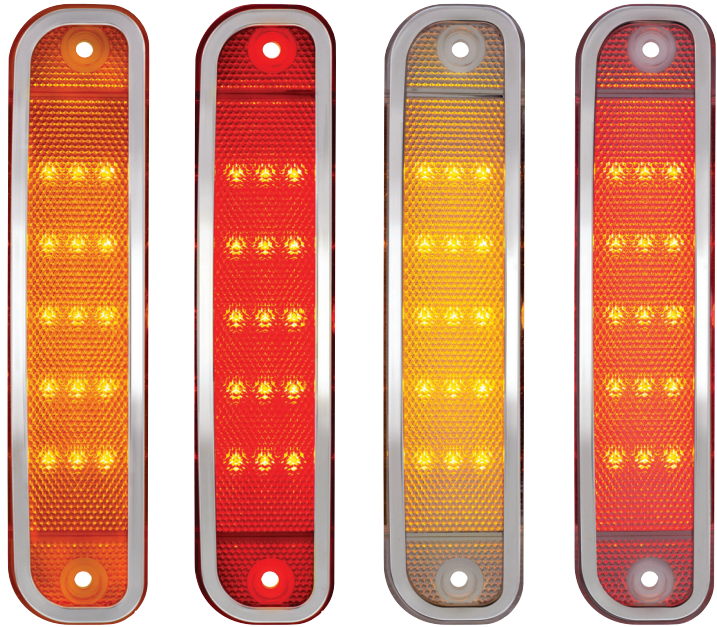

NEW ITEMS

110712

110713

110714

110715

15 LED Side Marker Light With Stainless Steel Trim For 1973-80 Chevrolet Truck

- Super bright LED with high quality injection molded acrylic lens
- Dual function, parking light and turn signal
- Polished stainless steel deluxe style trim
- Epoxy coated, fully sealed electronics
- Also fits 1973-91 Chevy & GMC dually rear

110712 Amber LED/Amber Lens - 1 Pc. / Card

110713 Red LED/Red Lens - 1 Pc. / Card

110714 Amber LED/Clear Lens - 1 Pc. / Card

110715 Red LED/Clear Lens - 1 Pc. / Card

3 Candle Power 6V Parking Light Bulb For 1928-48 Ford Car & Truck

- #63 style, 6 volt, single contact with BA15s base
- Typically used on early Fords for cowl lights, parking lights, dash lights

A1068 1 Pc. / Bulk

Black Powder Coated Magnetic Pipe Holder With Felt Liner

- No-Scratch felt lining
- Strong magnetic securely sticks to any metal dashboard
- Keep pipe within easy reach

C5016 1 Pc. / Color Box