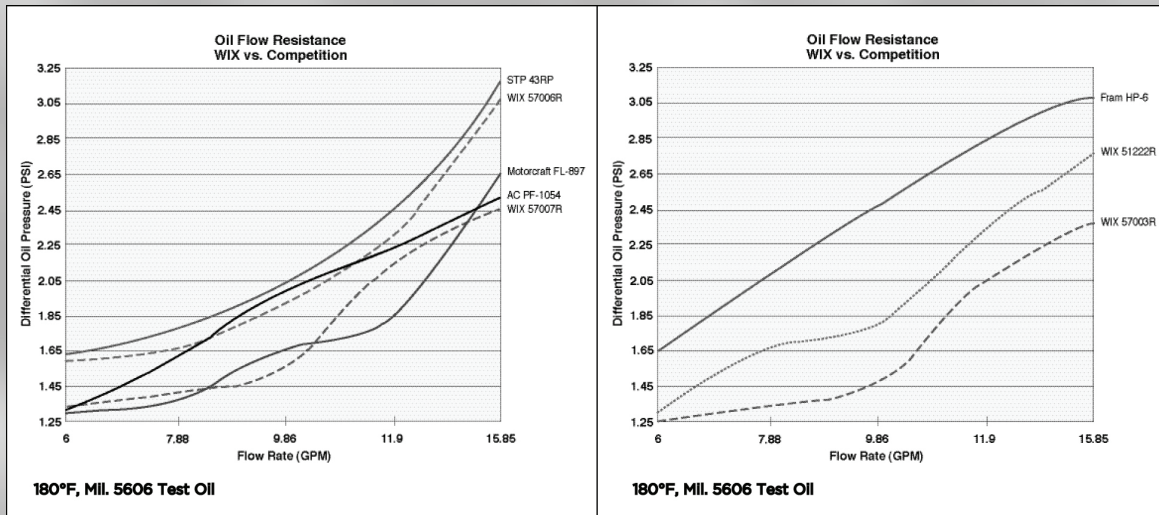

CAUTION: Not intended for street use.