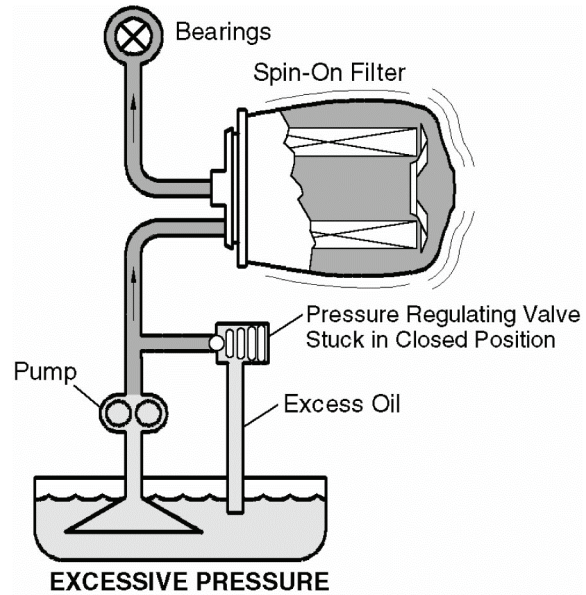

In summary, if a lube filter distorts due to excessive pressure in the system, the fault lies with the oil pump pressure regulating valve and not with the filter.

Figure 1

Figure 2