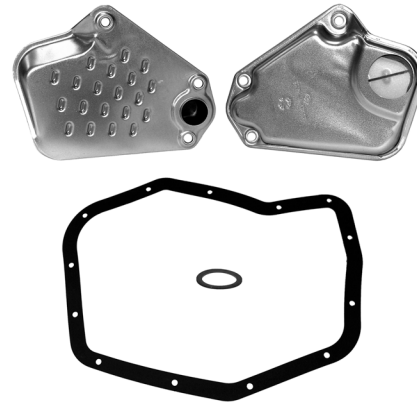

"ATX"

Includes O-Ring

WIX - 58921

Ford, Mercury (1981-95)

O.E. E9FZ7A098A

5R55W
Revised Deep Pan

WIX - 58898

Ford, Lincoln, Mercury (2002-10)

O.E. 1L2Z7A098AC