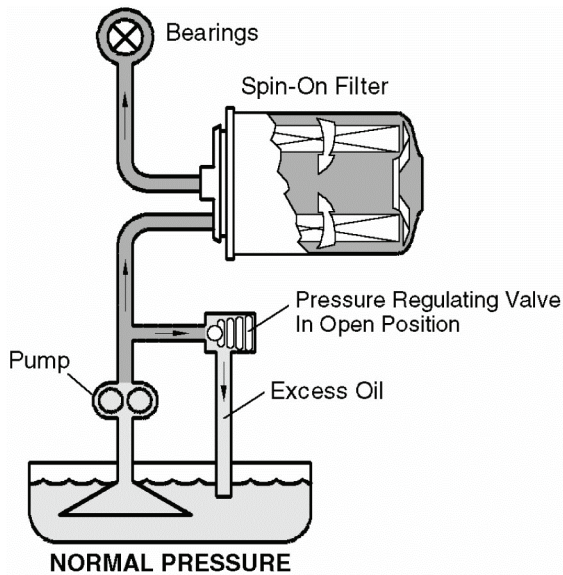

In summary, if a lube filter distorts due to excessive pressure in the system, the fault lies with the oil pump pressure regulating valve and not with the filter.

Figure 1

Figure 2