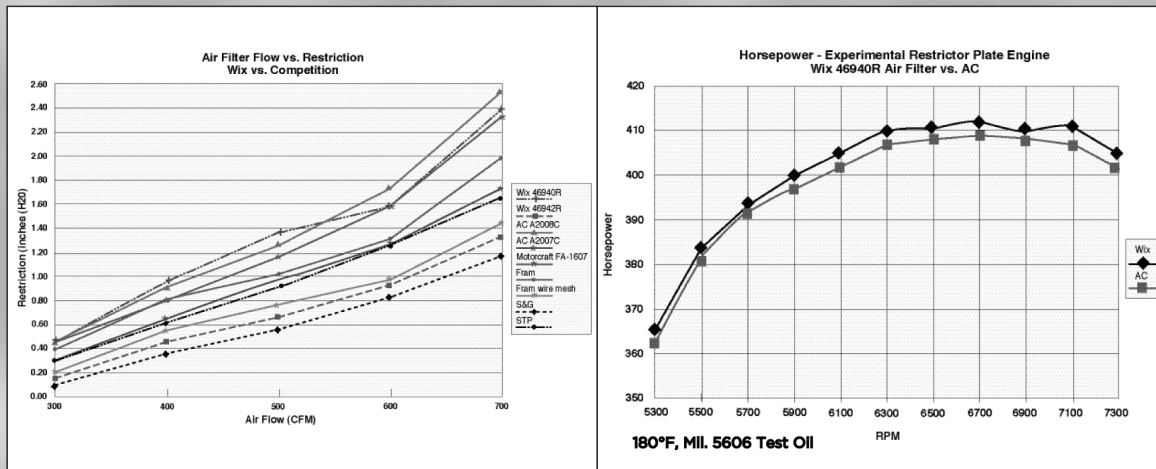

CAUTION: Not intended for street use.